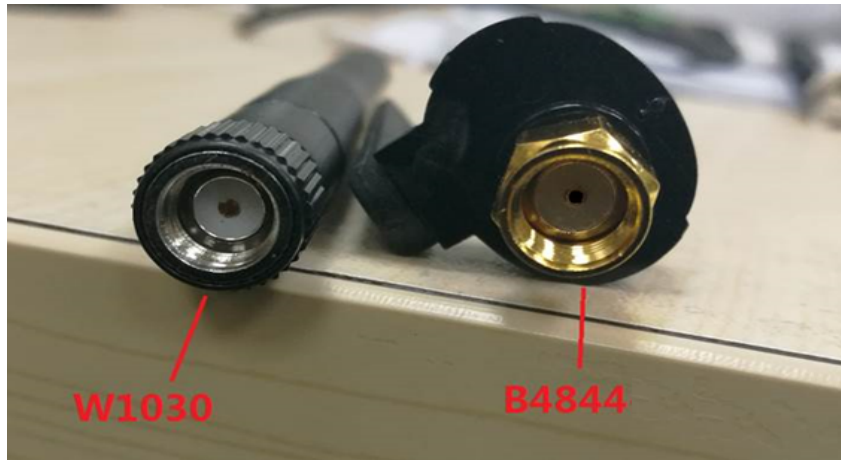

W1030

B4844