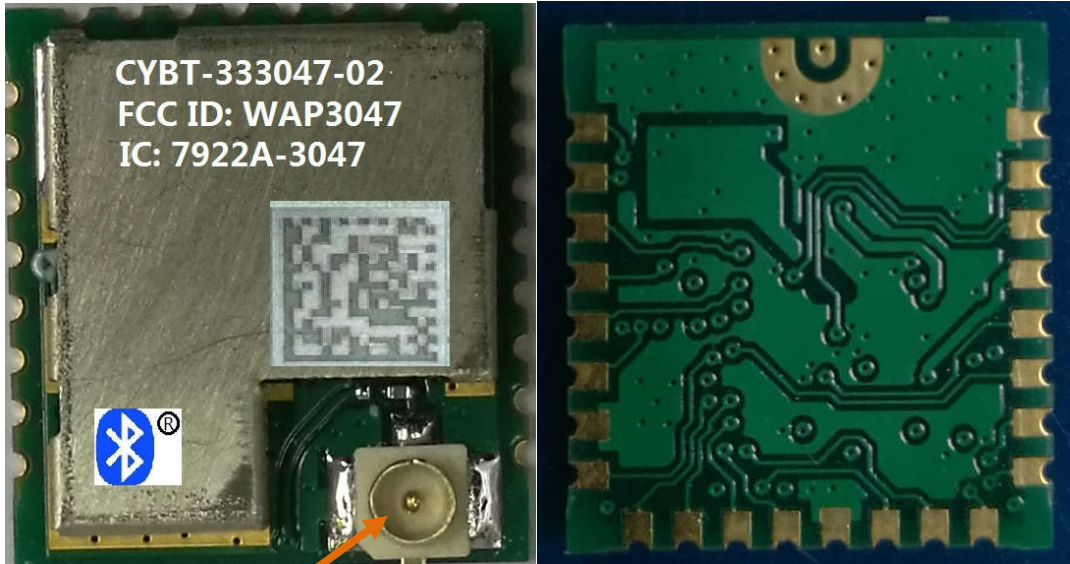

External Photo	
Company:	Cypress Semiconductor
FCC ID:	WAP3047

CYBT-333032-02

External Photo	
Company:	Cypress Semiconductor
FCC ID:	WAP3047

CYBT-333047-02

External Photo	
Company:	Cypress Semiconductor
FCC ID:	WAP3047

External antenna

B4844-01

W1030

External Photo	
Company:	Cypress Semiconductor
FCC ID:	WAP3047

Antenna connect type

weld on the module pin feet

External Photo	
Company:	Cypress Semiconductor
FCC ID:	WAP3047

Buckle on the module