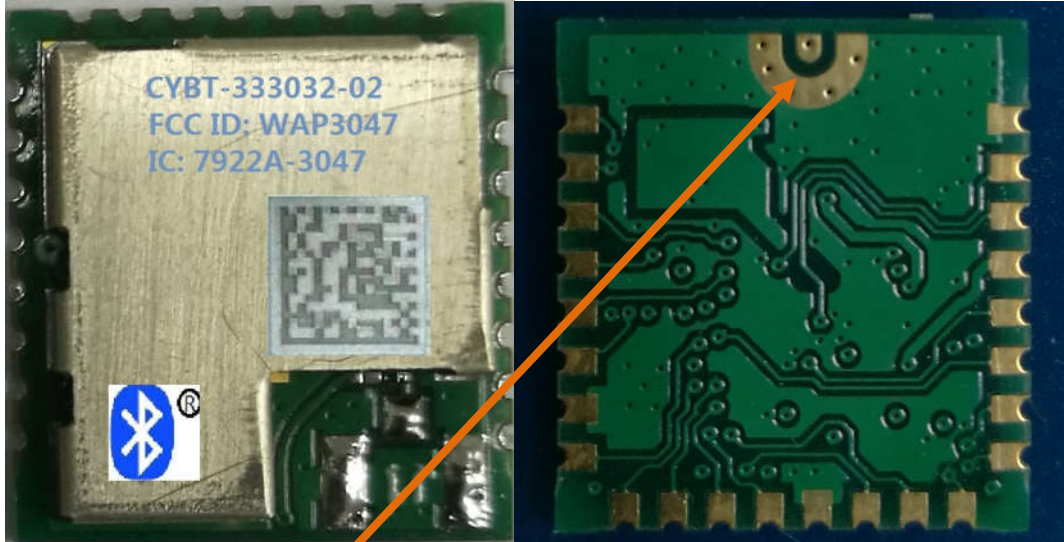

External Photo	
Company:	Cypress Semiconductor
FCC ID:	WAP3047

CYBT-333032-02

External Photo	
Company:	Cypress Semiconductor
FCC ID:	WAP3047

CYBT-333047-02

External Photo	
Company:	Cypress Semiconductor
FCC ID:	WAP3047

External antenna

B4844-01

W1030

External Photo	
Company:	Cypress Semiconductor
FCC ID:	WAP3047

Antenna connect type

weld on the module pin feet

External Photo	
Company:	Cypress Semiconductor
FCC ID:	WAP3047