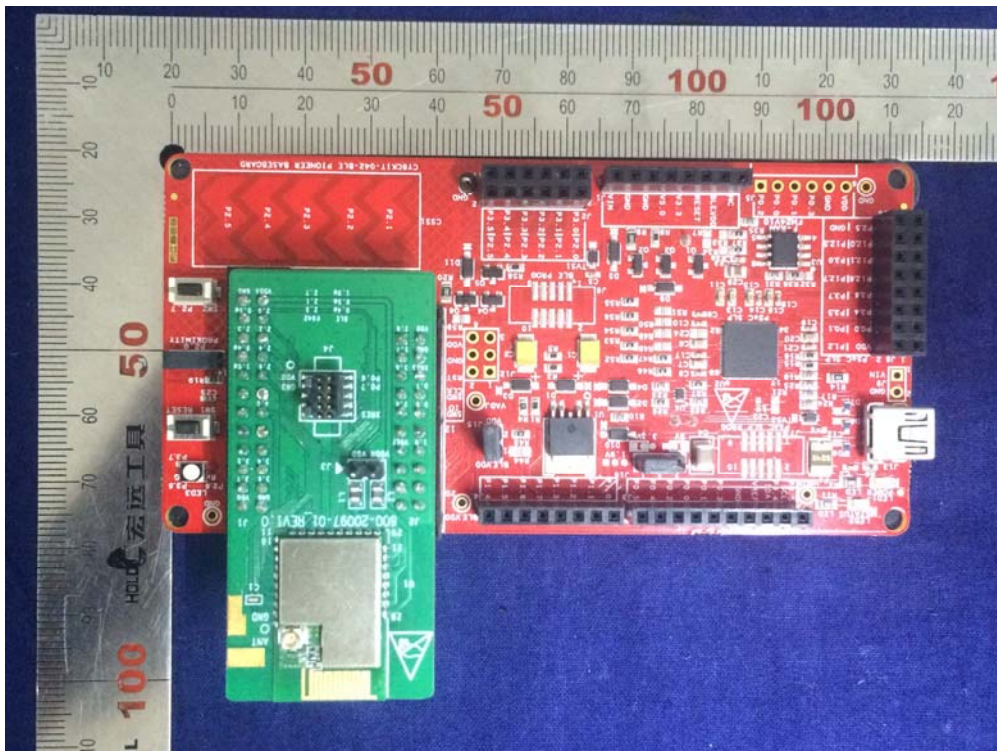

EUT Photograph

(1) EUT Photo CYBLE-212006-01

(2) EUT Photo CYBLE-212006-01

(3) EUT Photo CYBLE-212006-01

(4) EUT Photo CYBLE-212006-01

(5) EUT Photo CYBLE-212006-01

(6) EUT Photo CYBLE-212006-01

(7) EUT Photo CYBLE-202007-01

(8) EUT Photo CYBLE-202007-01

(9) EUT Photo CYBLE-202007-01

(10) EUT Photo CYBLE-202007-01

(11) EUT Photo CYBLE-202007-01

(12) EUT Photo CYBLE-202007-01

(13) Antenna B4844-01 for CYBLE-202007-01

(14) Antenna RF21C01228A for CYBLE-202007-01

(15) Antenna W1030 for CYBLE-202007-01