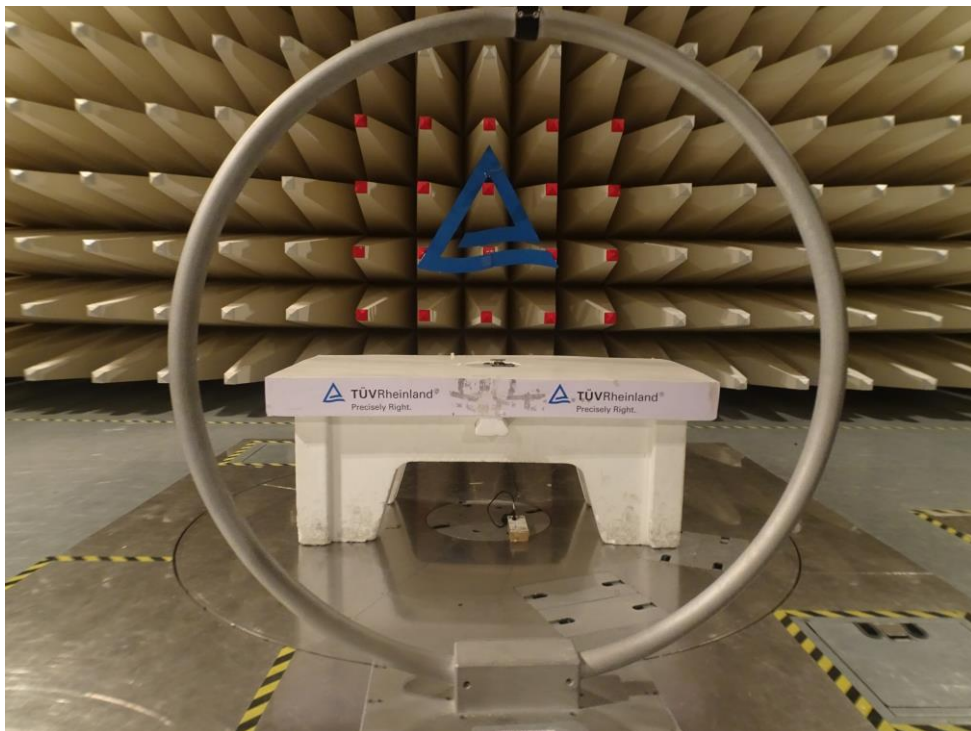

Test Setup: 9kHz – 30MHz

Test Setup: 9 kHz – 30MHz

Test Setup:30MHz-200MHz

Test Setup: 30MHz-200MHz

Test Setup: 200MHz – 1GHz

Test Setup: 200MHz – 1GHz

Test Setup: Above 1GHz

Test Setup: Above 1GHz

Test Setup: 18GHz – 26.5GHz

Test Setup: 18GHz – 26.5GHz

Test Setup

Test Setup: Antenna Port Measurement

Test Setup: Radiated Measurement

Test setup: AC power line conducted emission test