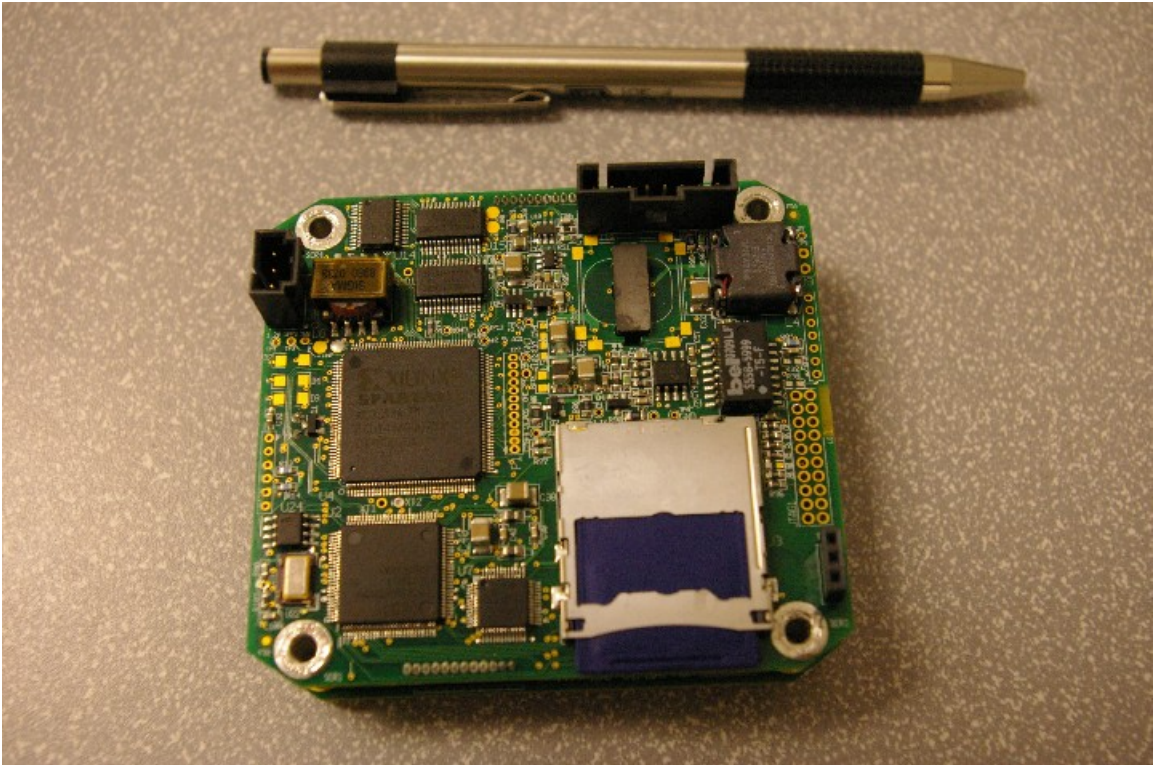

GSR CASE INSIDE

GSR CASE BOTTOM REMOVED

GSR CASE CARD RACK REMOVED

GPS / RADIO BOARD TOP

GPS / RADIO BOARD BOTTOM

RADIO CIRCUIT WITH ATMEL AT86RF230 IC

CPU / POWER SUPPLY / MEMORY BOARD TOP

CPU / POWER SUPPLY / MEMORY BOARD BOTTOM