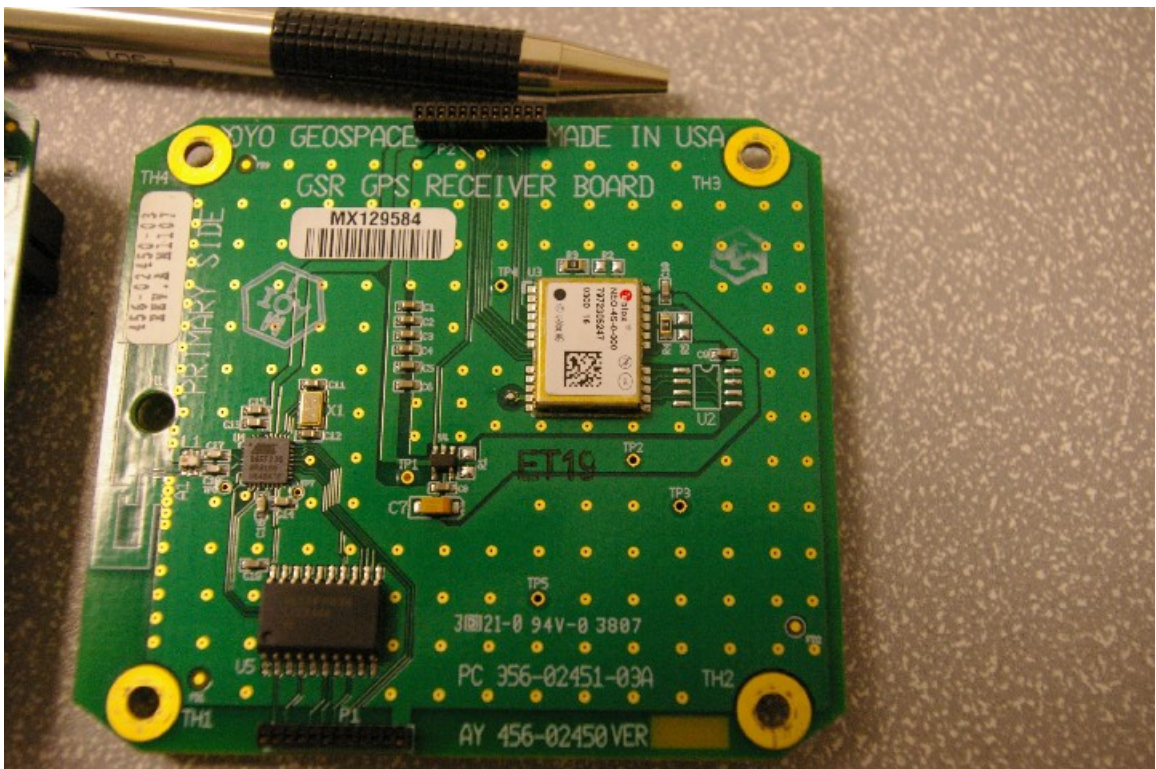

GSR CASE INSIDE

GSR CASE BOTTOM REMOVED

GSR CASE CARD RACK REMOVED

GPS / RADIO BOARD TOP

GPS / RADIO BOARD BOTTOM

RADIO CIRCUIT WITH ATMEL AT86RF230 IC

CPU / POWER SUPPLY / MEMORY BOARD TOP

CPU / POWER SUPPLY / MEMORY BOARD BOTTOM