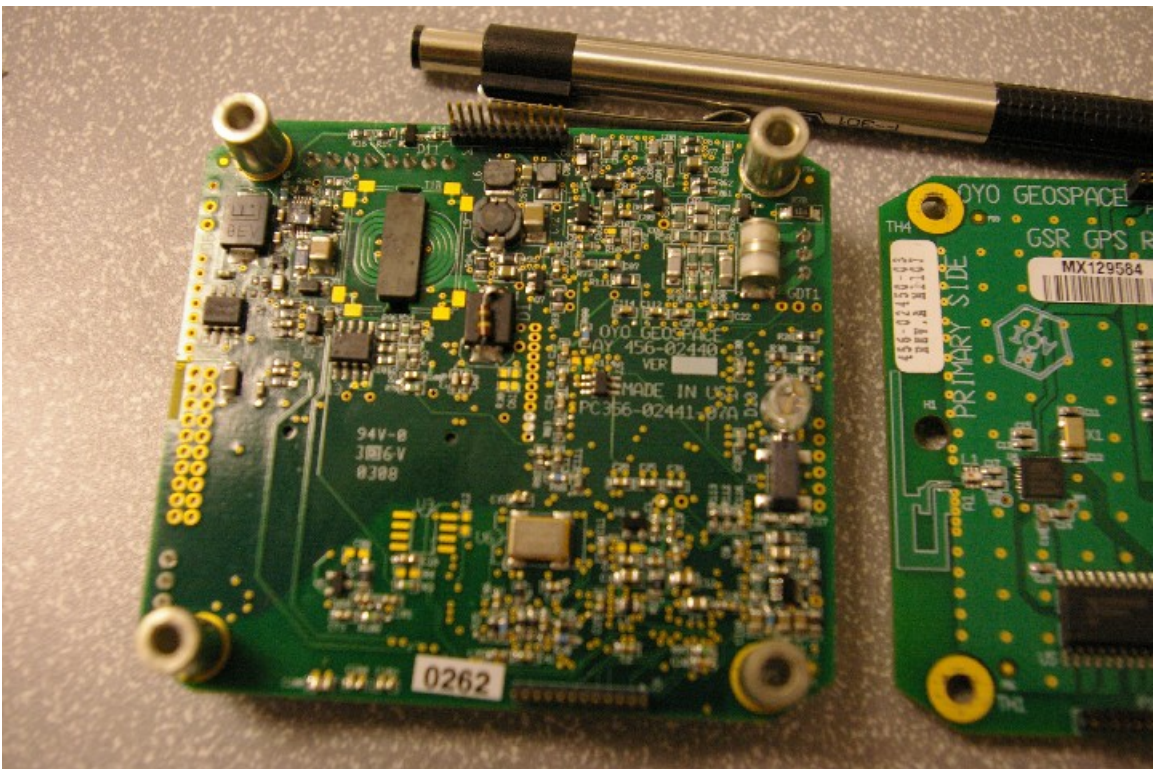

GSR CASE INSIDE

GSR CASE BOTTOM REMOVED

GSR CASE CARD RACK REMOVED

GPS / RADIO BOARD TOP

GPS / RADIO BOARD BOTTOM

RADIO CIRCUIT WITH ATMEL AT86RF230 IC

CPU / POWER SUPPLY / MEMORY BOARD TOP

CPU / POWER SUPPLY / MEMORY BOARD BOTTOM