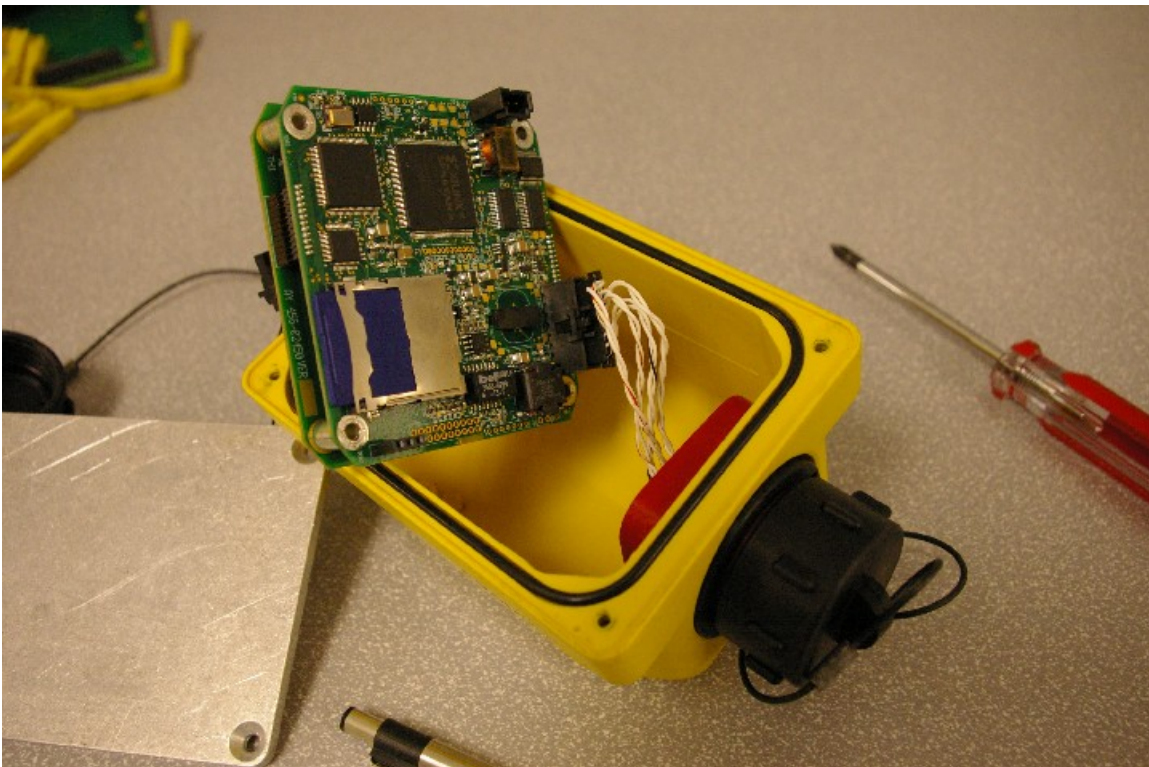

GSR CASE INSIDE

GSR CASE BOTTOM REMOVED

GSR CASE CARD RACK REMOVED

GPS / RADIO BOARD TOP

GPS / RADIO BOARD BOTTOM

RADIO CIRCUIT WITH ATMEL AT86RF230 IC

CPU / POWER SUPPLY / MEMORY BOARD TOP

CPU / POWER SUPPLY / MEMORY BOARD BOTTOM