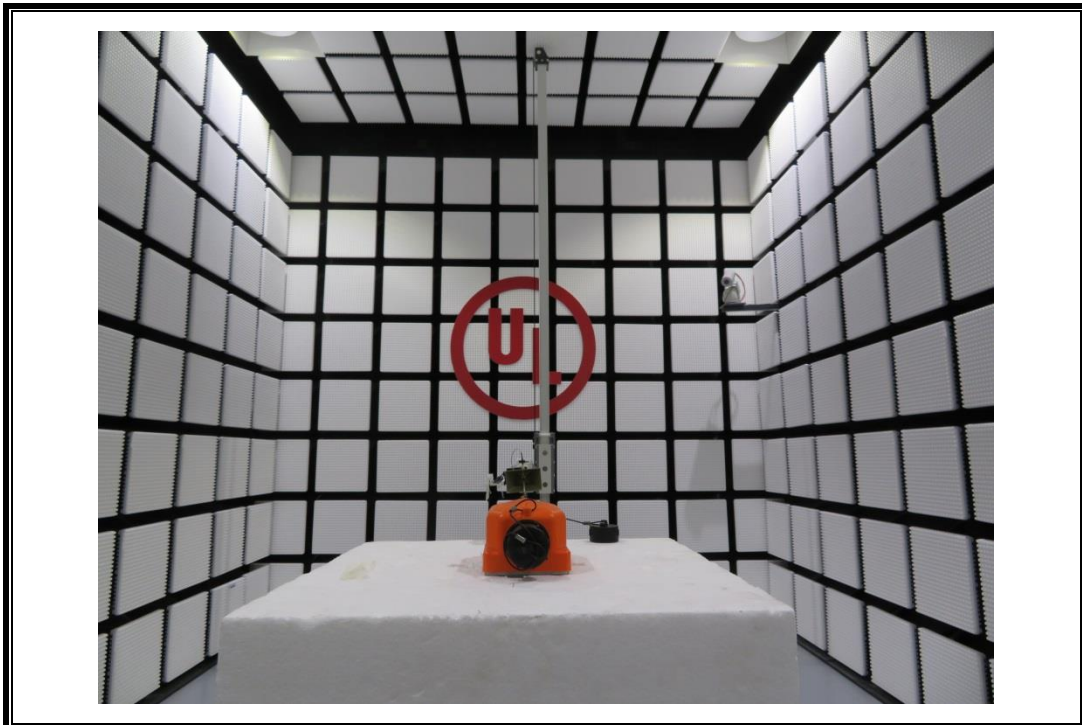

Appendix II

Setup Photographs

RADIATED RF MEASUREMENT SETUP (30MHz ~ 1 GHz)

RADIATED RF MEASUREMENT SETUP

AC POWER LINE CONDUCTED EMISSIONS SETUP

RADIATED RF MEASUREMENT SETUP (Below 30MHz)