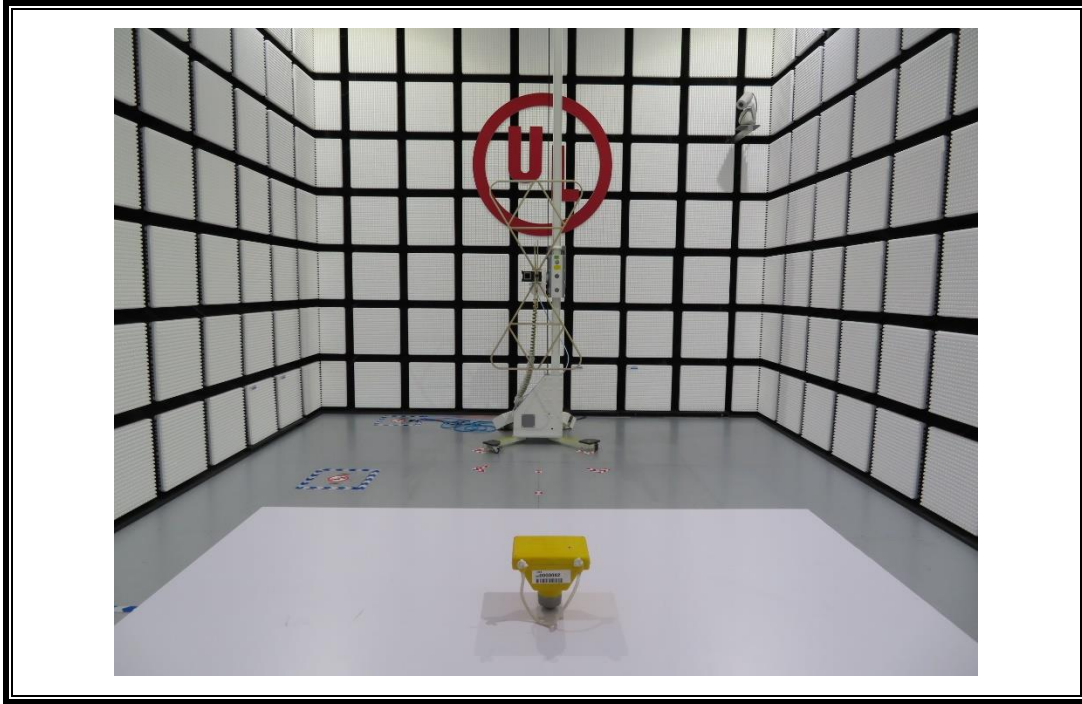

Appendix II

Setup Photographs

RADIATED RF MEASUREMENT SETUP (30MHz ~ 1 GHz)

RADIATED RF MEASUREMENT SETUP

AC POWER LINE CONDUCTED EMISSIONS SETUP

RADIATED RF MEASUREMENT SETUP (Below 30MHz)