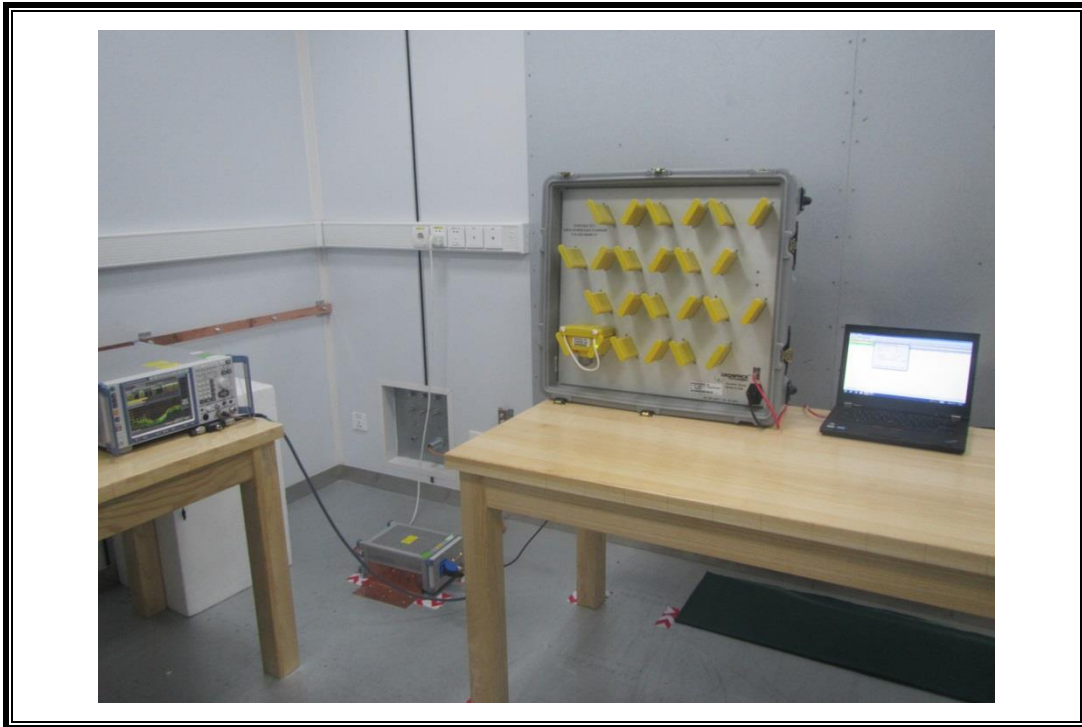

Appendix II

Setup Photographs

RADIATED RF MEASUREMENT SETUP (30MHz ~ 1 GHz)

RADIATED RF MEASUREMENT SETUP

AC POWER LINE CONDUCTED EMISSIONS SETUP

RADIATED RF MEASUREMENT SETUP (Below 30MHz)