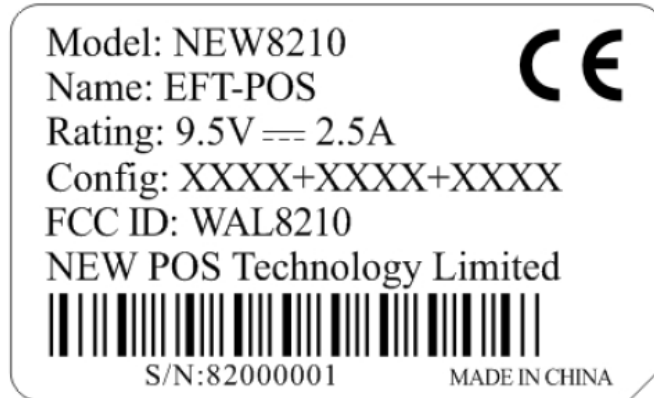

EXHIBIT A - FCC ID LABEL AND LOCATION

FCC ID Label

FCC ID Label Location Information

The label shown shall be permanently affixed at a conspicuous location on the device and be readily visible to the user at the time purchase (Labeling requirements per 2.925)