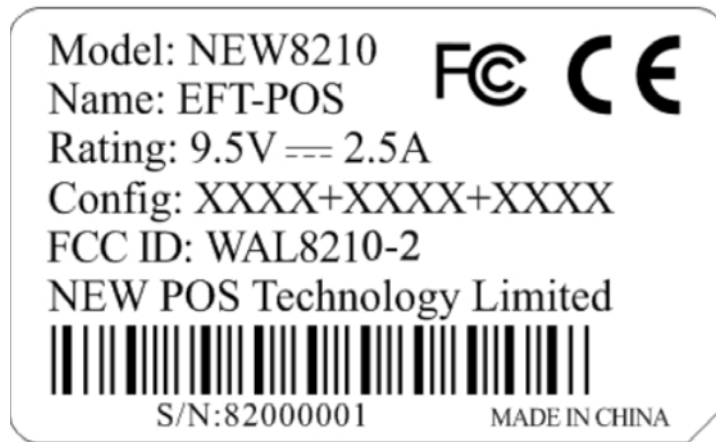

EXHIBIT A - FCC ID LABEL AND LOCATION

FCC ID Label

FCC ID Label Location Information

The label shown shall be permanently affixed at a conspicuous location on the device and be readily visible to the user at the time purchase (Labeling requirements per 2.925)