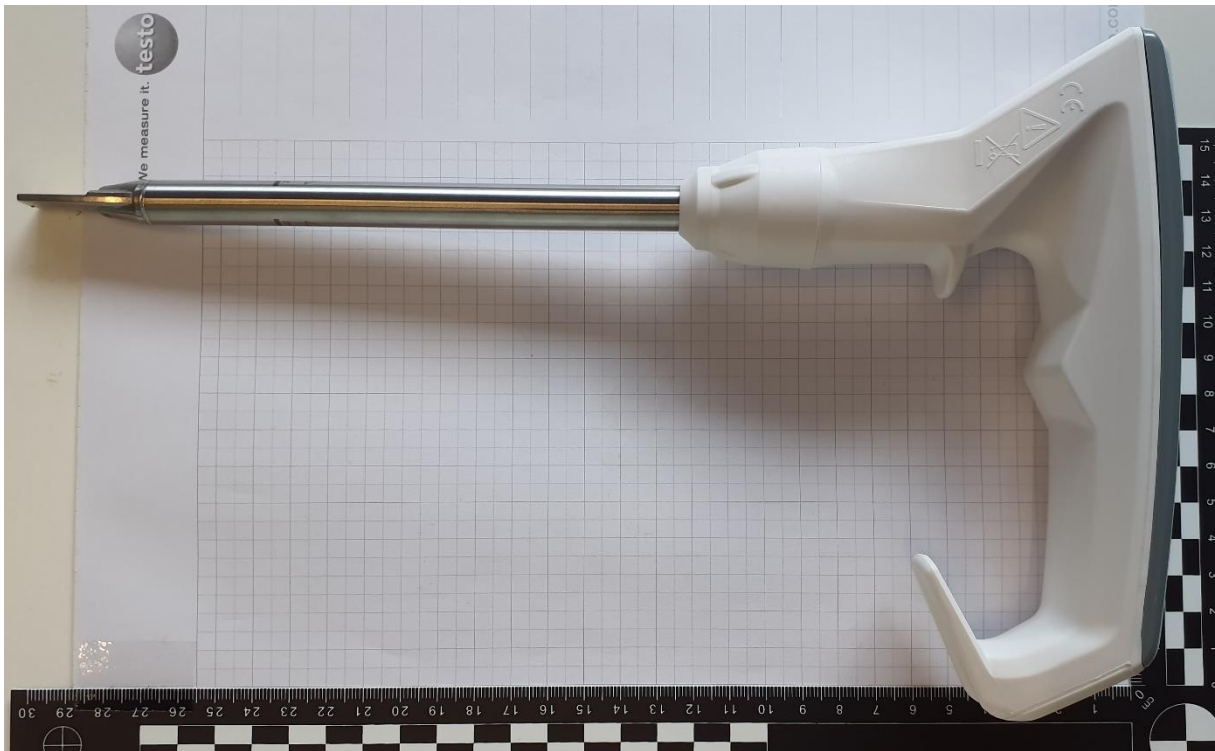

testo 270 BT (Model 0560 2770) – Outside Photos

Titisee-Neustadt, 2024-08-13

Front

Top

Back

testo 270 BT (Model 0560 2770) – Outside Photos

Titisee-Neustadt, 2024-08-13

Left Side