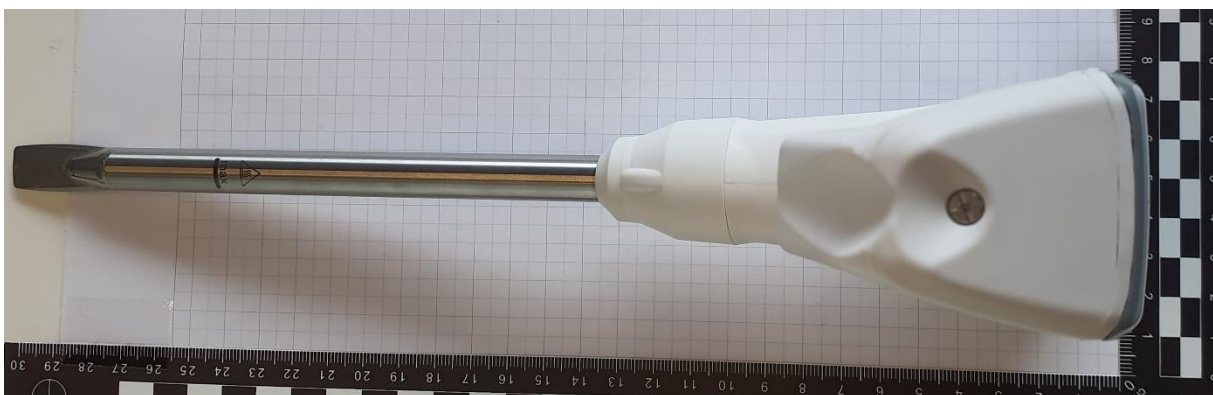

testo 270 BT (Model 0560 2770) – Outside Photos

Titisee-Neustadt, 2024-08-13

Front

Top

Back

testo 270 BT (Model 0560 2770) – Outside Photos

Titisee-Neustadt, 2024-08-13

Left Side