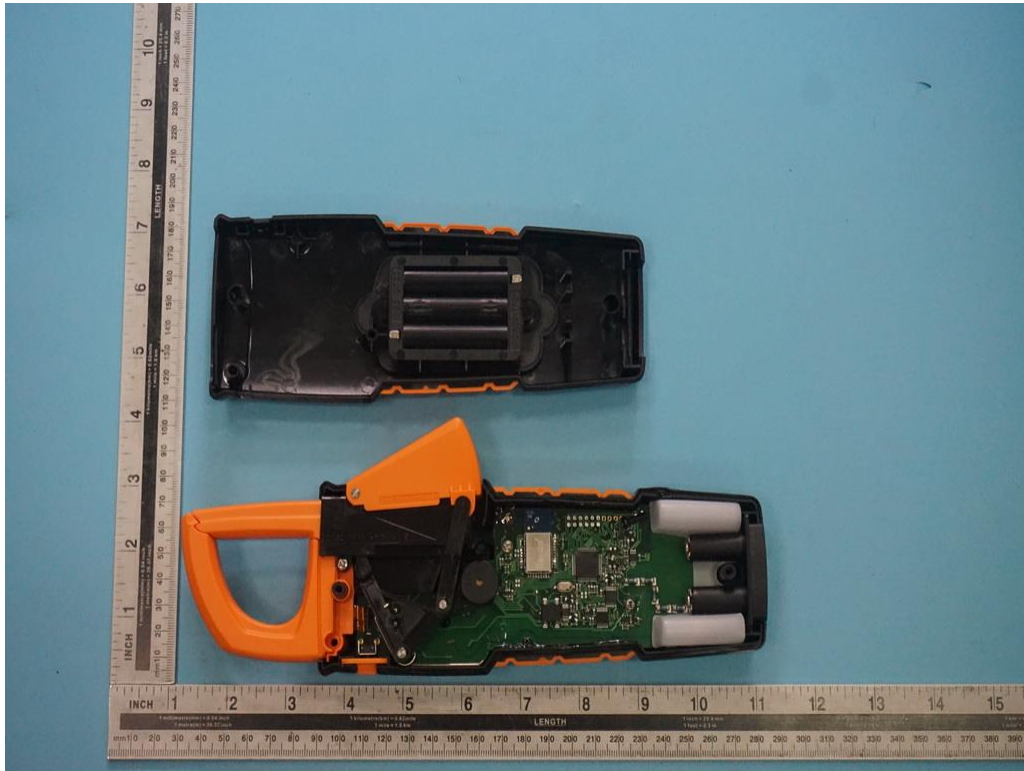

Type Designation: testo 770-3  
Report Number: 17058547 001

Internal Photos

Type Designation: testo 770-3  
Report Number: 17058547 001

Internal Photos

Page 3 of 7  
Type Designation: testo 770-3  
Report Number: 17058547 001

Internal Photos

Page 4 of 7  
Type Designation: testo 770-3  
Report Number: 17058547 001

Internal Photos

Page 5 of 7  
Type Designation: testo 770-3  
Report Number: 17058547 001

Internal Photos

Page 6 of 7  
Type Designation: testo 770-3  
Report Number: 17058547 001

Internal Photos

Page 7 of 7  
Type Designation: testo 770-3  
Report Number: 17058547 001

Internal Photos