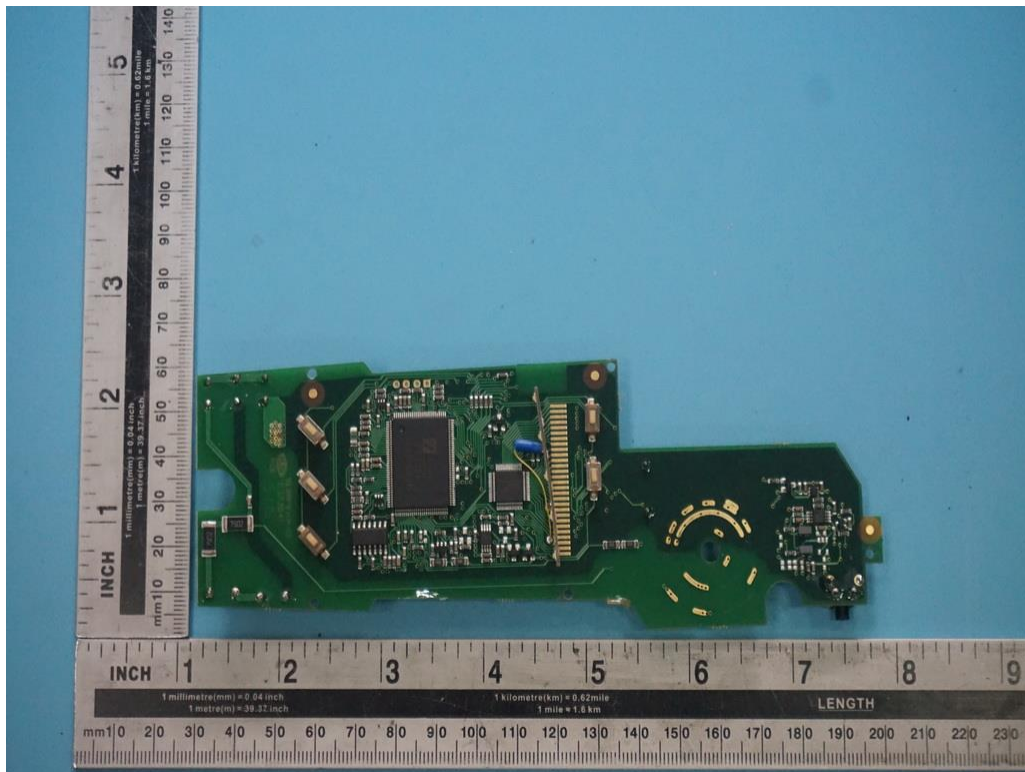

Type Designation: testo 770-3  
Report Number: 17058547 001

Internal Photos

Type Designation: testo 770-3  
Report Number: 17058547 001

Internal Photos

Page 3 of 7  
Type Designation: testo 770-3  
Report Number: 17058547 001

Internal Photos

Page 4 of 7  
Type Designation: testo 770-3  
Report Number: 17058547 001

Internal Photos

Page 5 of 7  
Type Designation: testo 770-3  
Report Number: 17058547 001

Internal Photos

Page 6 of 7  
Type Designation: testo 770-3  
Report Number: 17058547 001

Internal Photos

Page 7 of 7  
Type Designation: testo 770-3  
Report Number: 17058547 001

Internal Photos