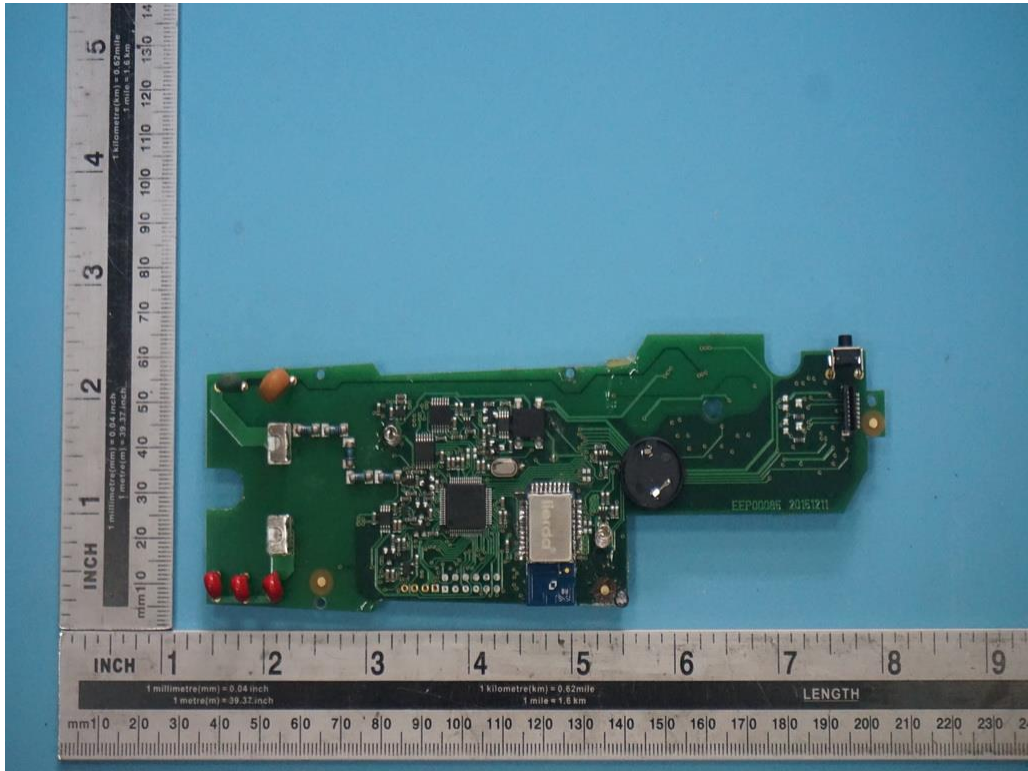

Type Designation: testo 770-3  
Report Number: 17058547 001

Internal Photos

Type Designation: testo 770-3  
Report Number: 17058547 001

Internal Photos

Page 3 of 7  
Type Designation: testo 770-3  
Report Number: 17058547 001

Internal Photos

Page 4 of 7  
Type Designation: testo 770-3  
Report Number: 17058547 001

Internal Photos

Page 5 of 7  
Type Designation: testo 770-3  
Report Number: 17058547 001

Internal Photos

Page 6 of 7  
Type Designation: testo 770-3  
Report Number: 17058547 001

Internal Photos

Page 7 of 7  
Type Designation: testo 770-3  
Report Number: 17058547 001

Internal Photos