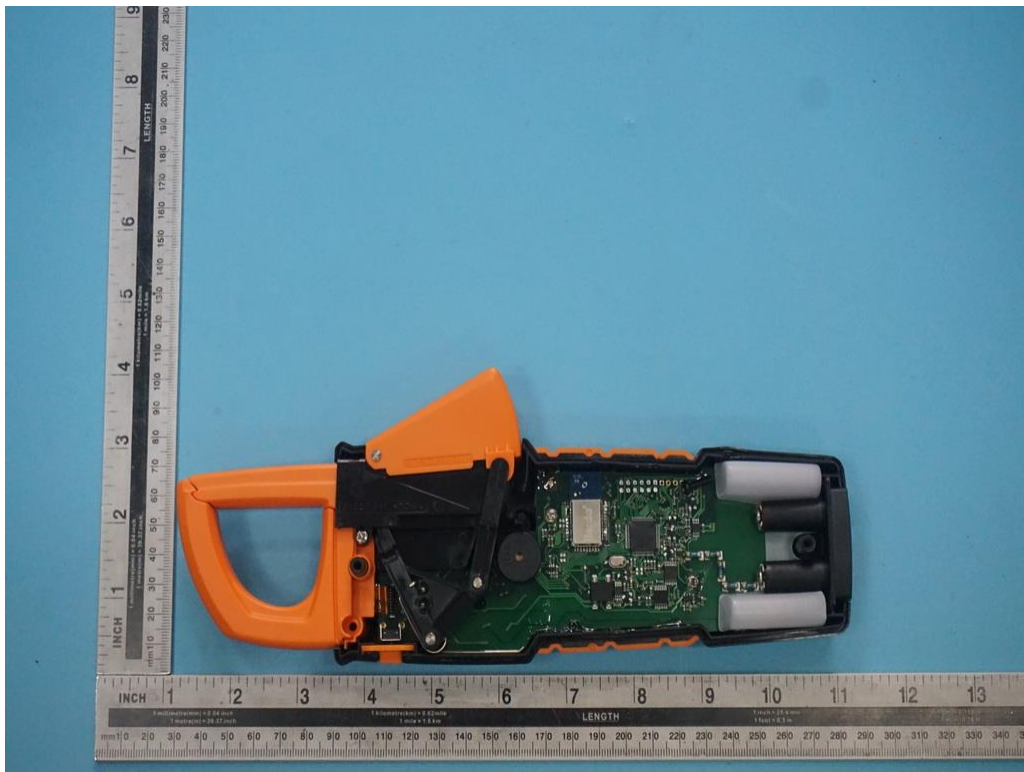

Type Designation: testo 770-3  
Report Number: 17058547 001

Internal Photos

Type Designation: testo 770-3  
Report Number: 17058547 001

Internal Photos

Page 3 of 7  
Type Designation: testo 770-3  
Report Number: 17058547 001

Internal Photos

Page 4 of 7  
Type Designation: testo 770-3  
Report Number: 17058547 001

Internal Photos

Page 5 of 7  
Type Designation: testo 770-3  
Report Number: 17058547 001

Internal Photos

Page 6 of 7  
Type Designation: testo 770-3  
Report Number: 17058547 001

Internal Photos

Page 7 of 7  
Type Designation: testo 770-3  
Report Number: 17058547 001

Internal Photos