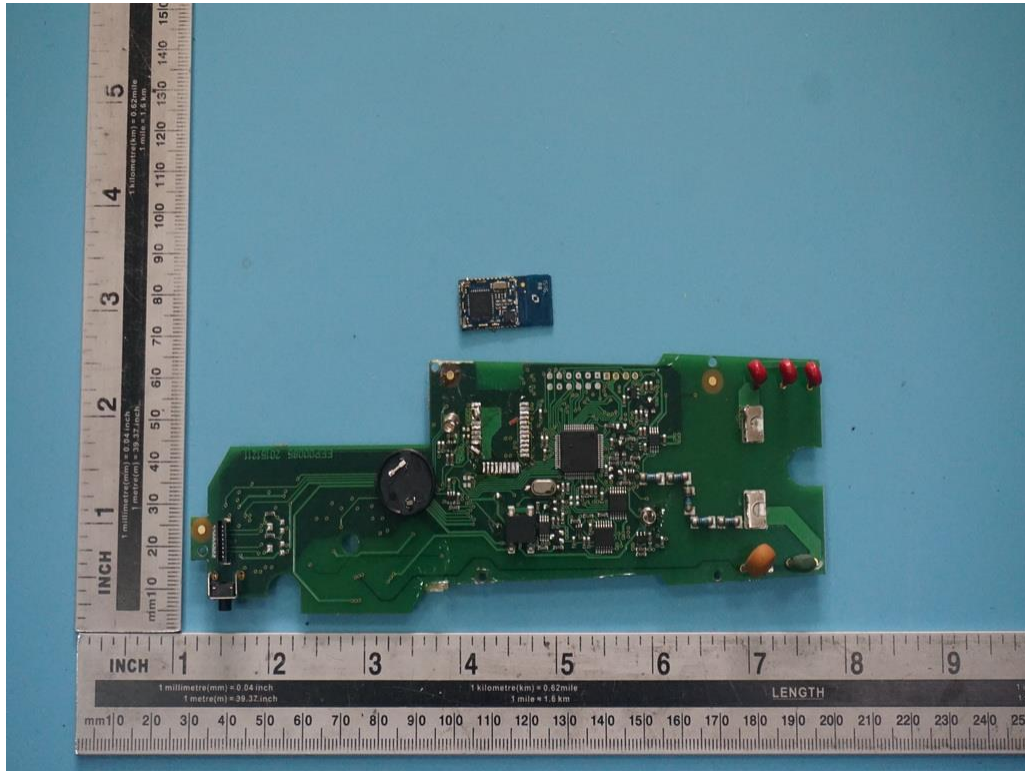

Type Designation: testo 770-3  
Report Number: 17058547 001

Internal Photos

Type Designation: testo 770-3  
Report Number: 17058547 001

Internal Photos

Page 3 of 7  
Type Designation: testo 770-3  
Report Number: 17058547 001

Internal Photos

Page 4 of 7  
Type Designation: testo 770-3  
Report Number: 17058547 001

Internal Photos

Page 5 of 7  
Type Designation: testo 770-3  
Report Number: 17058547 001

Internal Photos

Page 6 of 7  
Type Designation: testo 770-3  
Report Number: 17058547 001

Internal Photos

Page 7 of 7  
Type Designation: testo 770-3  
Report Number: 17058547 001

Internal Photos