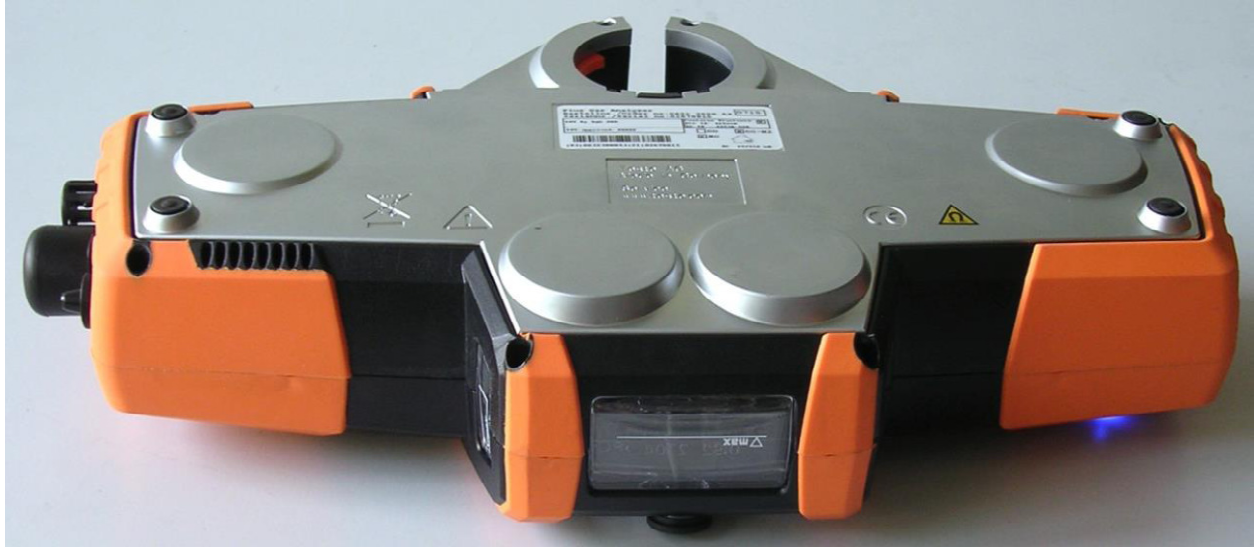

t330i, top view

t330i, bottom view

t330i, total top view

t330i, condensate container

t330i, connections for AC/DC adapter and flue gas probe, temperature sensor

t330i, left side view with USB connection

t330i, total bottom view