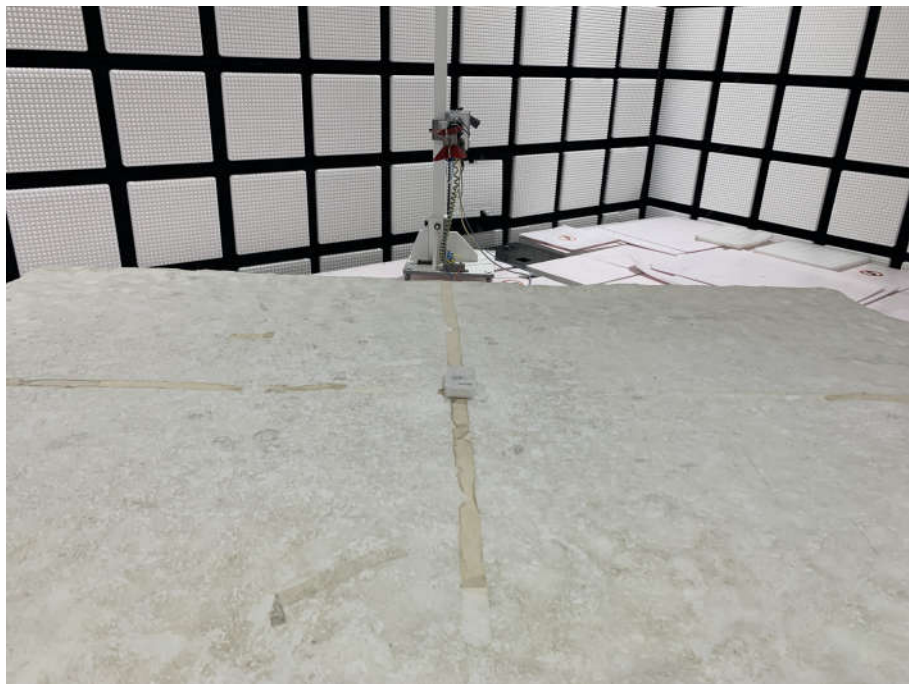

PHOTOGRAPHS OF TEST SETUP

Test Model No.: 0572 2202 02

Radiated spurious emission Test Setup-1(Below 1GHz)

Radiated spurious emission Test Setup-2(Above 1GHz)