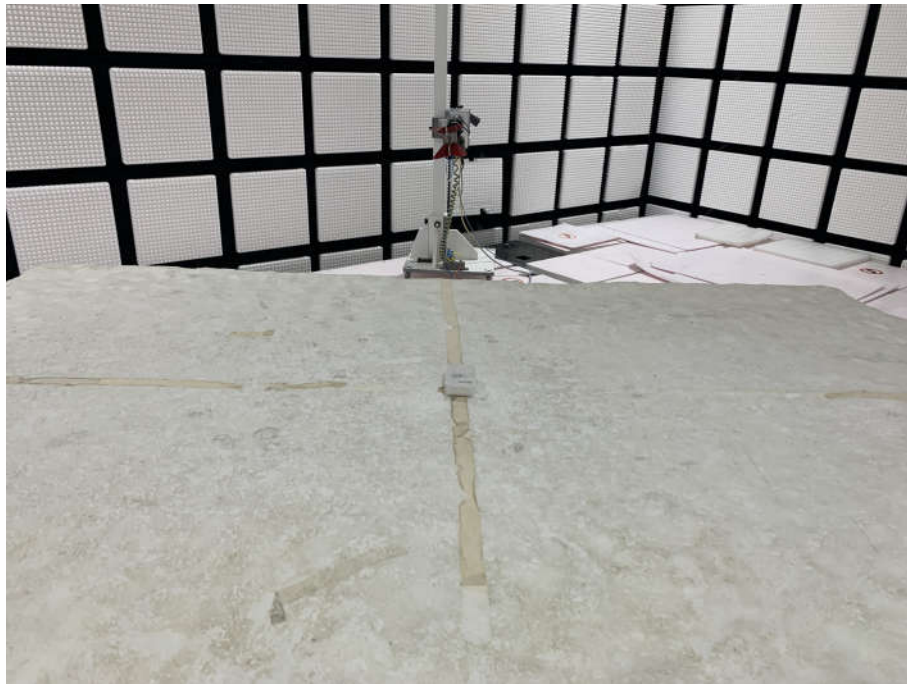

PHOTOGRAPHS OF TEST SETUP

Test Model No.: 0572 2201 02

Radiated spurious emission Test Setup-1(Below 1GHz)

Radiated spurious emission Test Setup-2(Above 1GHz)