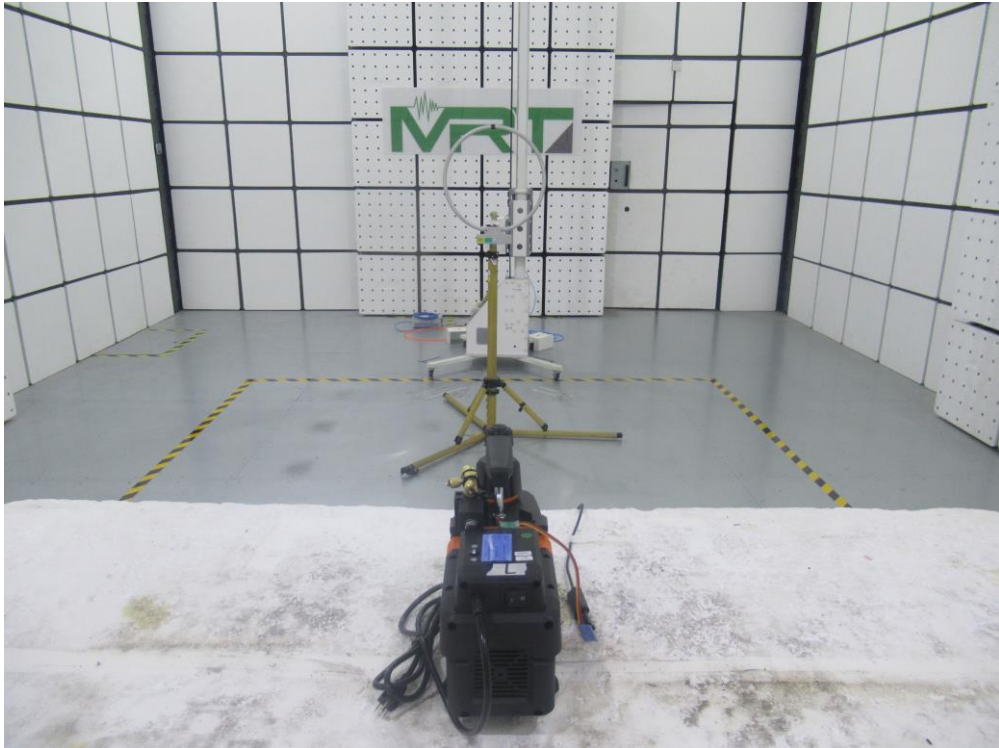

RF Test Setup Photo

Description: Front View of Conducted Emission Test Setup for Power Port

Description: Back View of Conducted Emission Test Setup for Power Port

Description: Radiated Spurious Emission Test Setup for Below 30MHz

Description: Radiated Spurious Emission Test Setup for Below 1GHz

Description: Radiated Spurious Emission Test Setup for Above 1GHz

Description: Radiated Spurious Emission Test Setup for Above 18GHz

Description: Conducted Test Setup