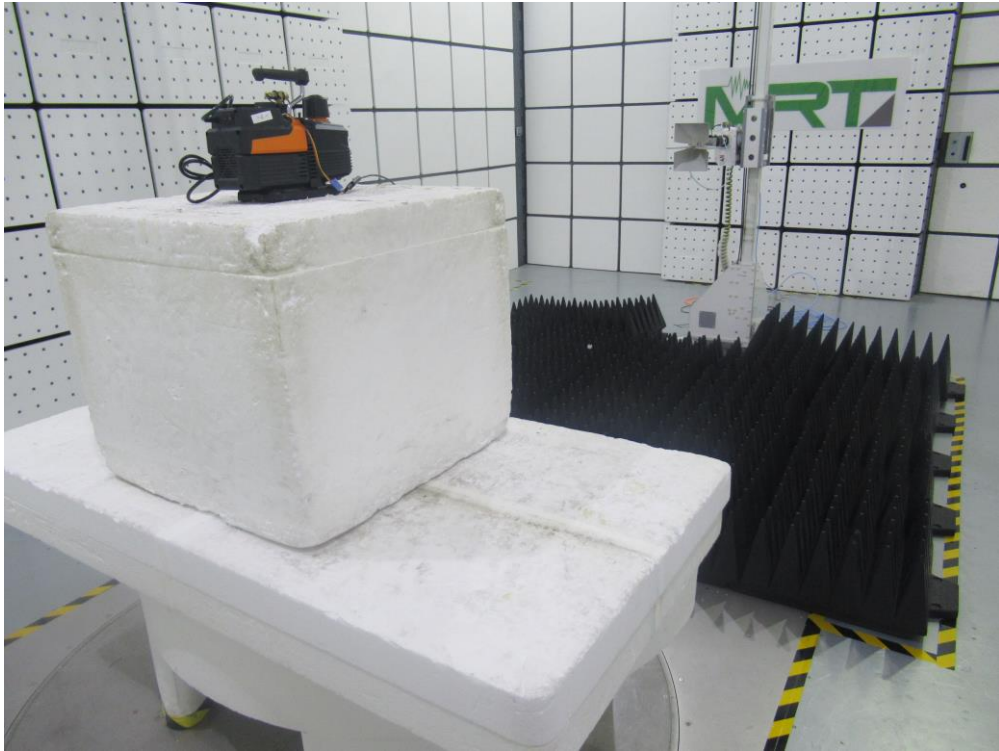

RF Test Setup Photo

Description: Front View of Conducted Emission Test Setup for Power Port

Description: Back View of Conducted Emission Test Setup for Power Port

Description: Radiated Spurious Emission Test Setup for Below 30MHz

Description: Radiated Spurious Emission Test Setup for Below 1GHz

Description: Radiated Spurious Emission Test Setup for Above 1GHz

Description: Radiated Spurious Emission Test Setup for Above 18GHz

Description: Conducted Test Setup