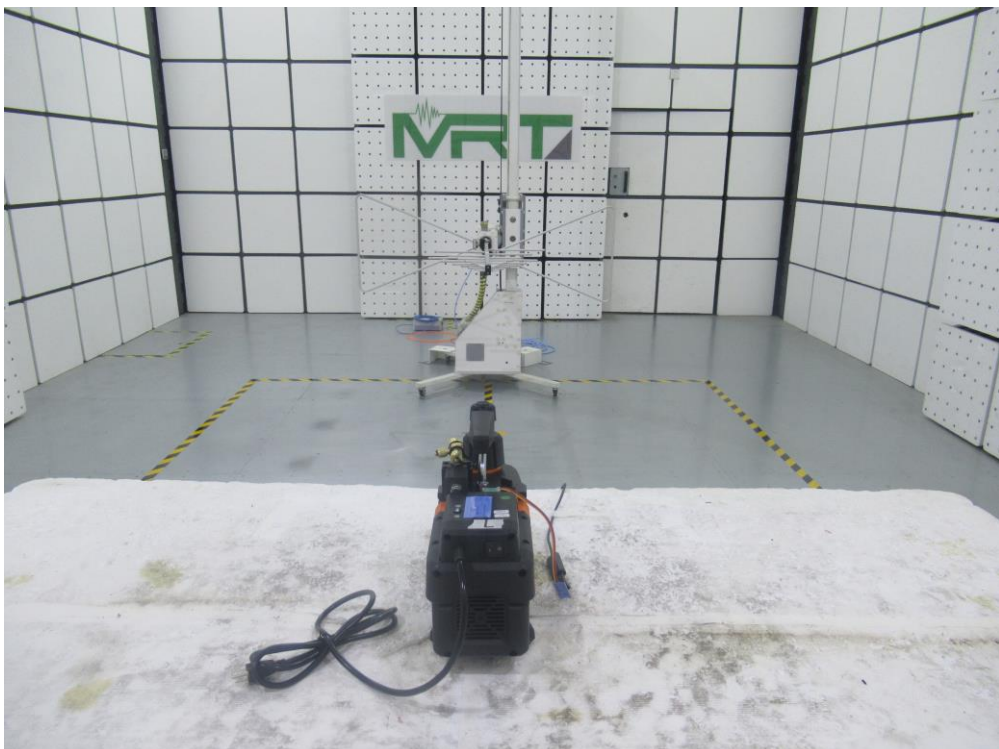

RF Test Setup Photo

Description: Front View of Conducted Emission Test Setup for Power Port

Description: Back View of Conducted Emission Test Setup for Power Port

Description: Radiated Spurious Emission Test Setup for Below 30MHz

Description: Radiated Spurious Emission Test Setup for Below 1GHz

Description: Radiated Spurious Emission Test Setup for Above 1GHz

Description: Radiated Spurious Emission Test Setup for Above 18GHz

Description: Conducted Test Setup