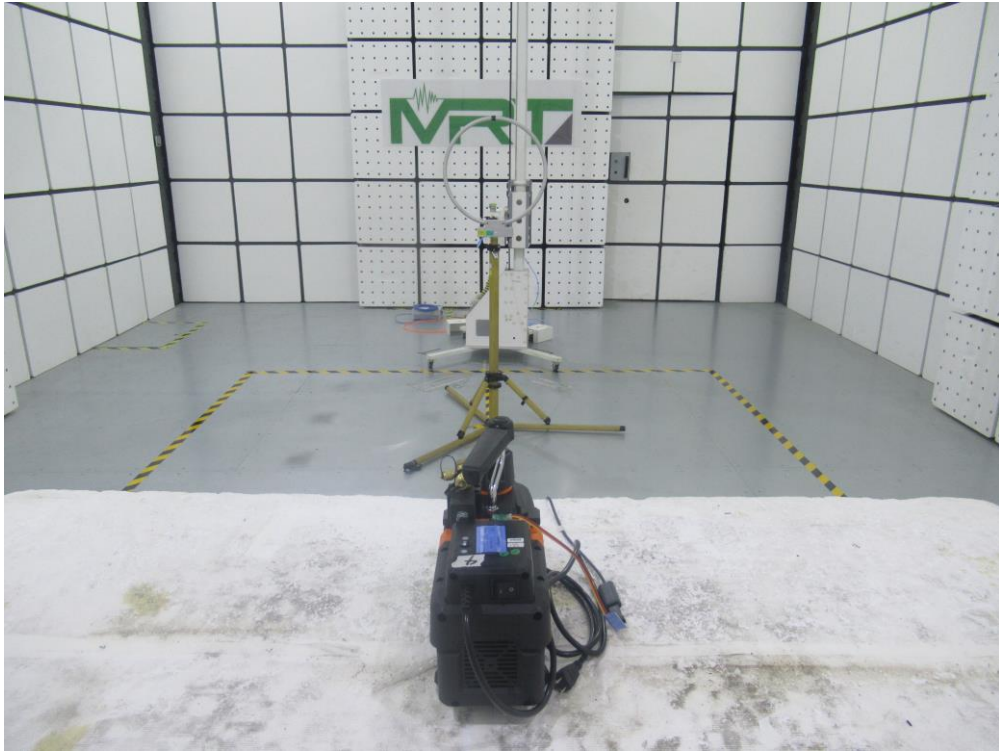

RF Test Setup Photo

Description: Front View of Conducted Emission Test Setup for Power Port

Description: Back View of Conducted Emission Test Setup for Power Port

Description: Radiated Spurious Emission Test Setup for Below 30MHz

Description: Radiated Spurious Emission Test Setup for Below 1GHz

Description: Radiated Spurious Emission Test Setup for Above 1GHz

Description: Radiated Spurious Emission Test Setup for Above 18GHz

Description: Conducted Test Setup