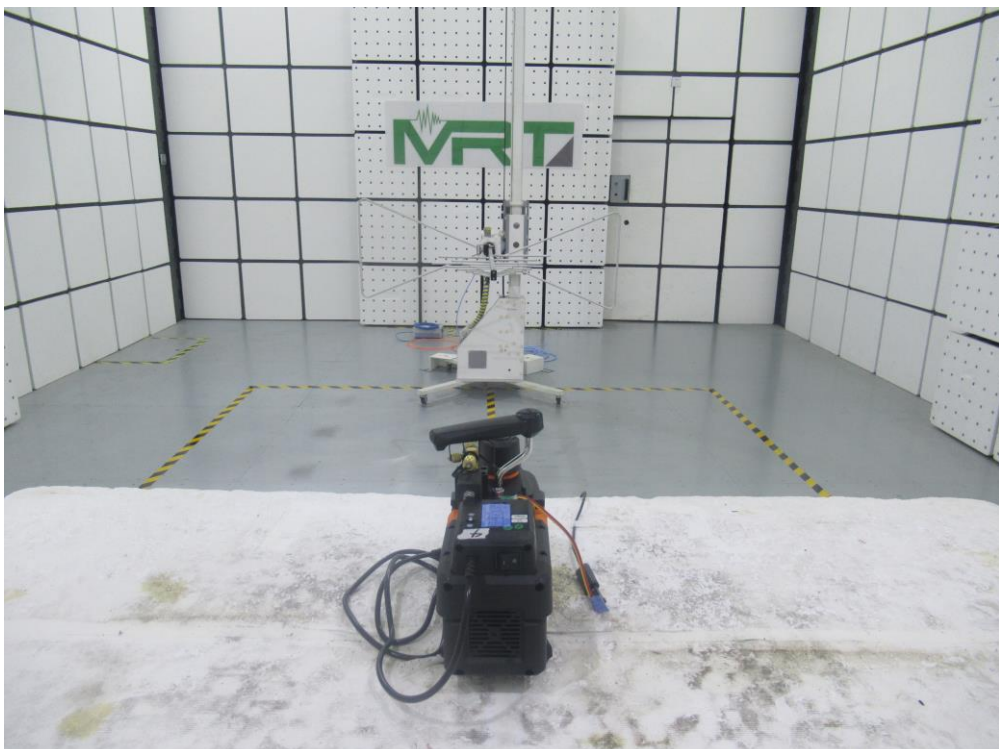

RF Test Setup Photo

Description: Front View of Conducted Emission Test Setup for Power Port

Description: Back View of Conducted Emission Test Setup for Power Port

Description: Radiated Spurious Emission Test Setup for Below 30MHz

Description: Radiated Spurious Emission Test Setup for Below 1GHz

Description: Radiated Spurious Emission Test Setup for Above 1GHz

Description: Radiated Spurious Emission Test Setup for Above 18GHz

Description: Conducted Test Setup