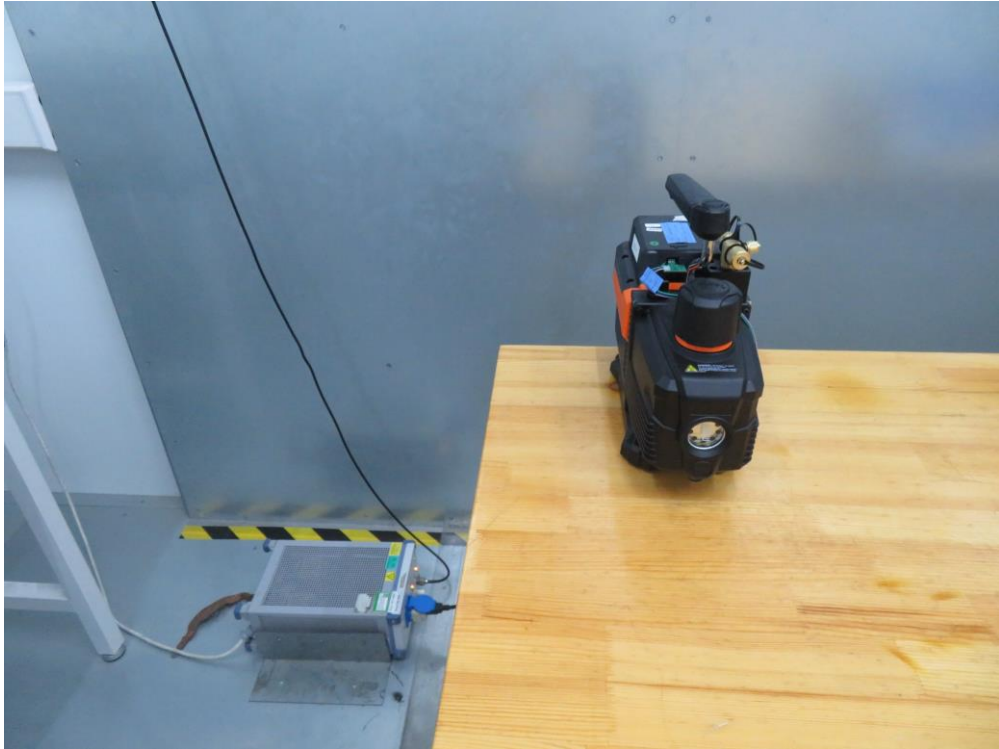

RF Test Setup Photo

Description: Front View of Conducted Emission Test Setup for Power Port

Description: Back View of Conducted Emission Test Setup for Power Port

Description: Radiated Spurious Emission Test Setup for Below 30MHz

Description: Radiated Spurious Emission Test Setup for Below 1GHz

Description: Radiated Spurious Emission Test Setup for Above 1GHz

Description: Radiated Spurious Emission Test Setup for Above 18GHz

Description: Conducted Test Setup