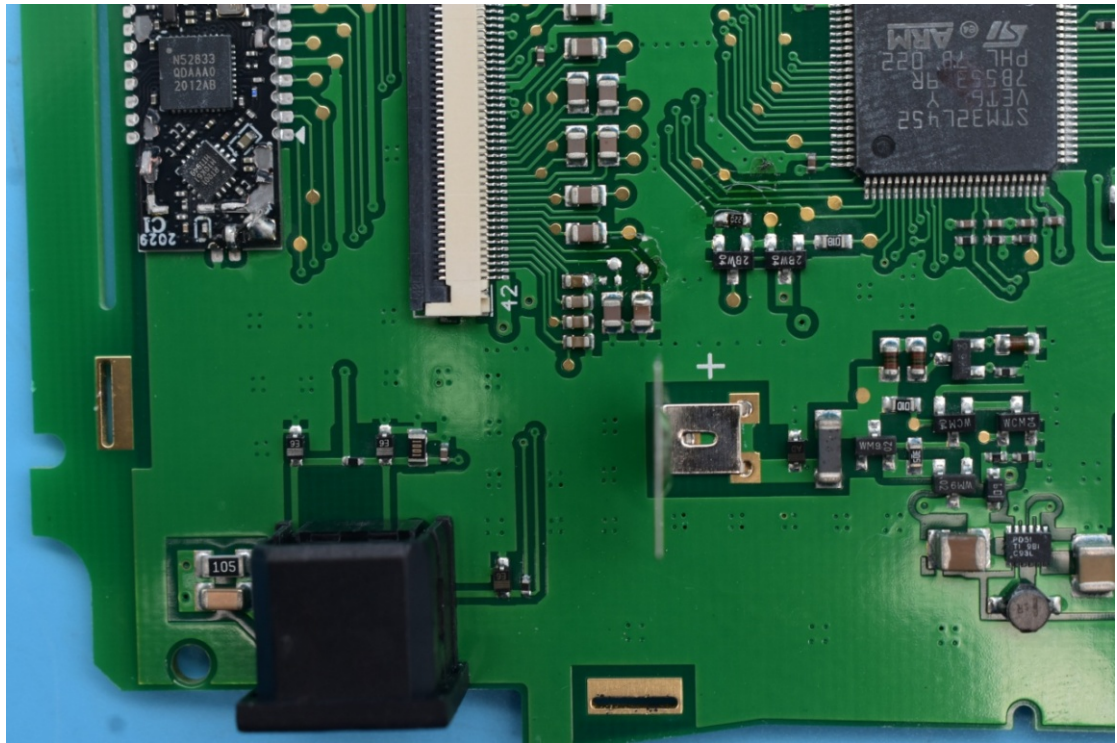

FCC ID:WAF-05645570, IC:6127B-05645570

Internal Photos

1. EUT uncover view

2. Antenna view