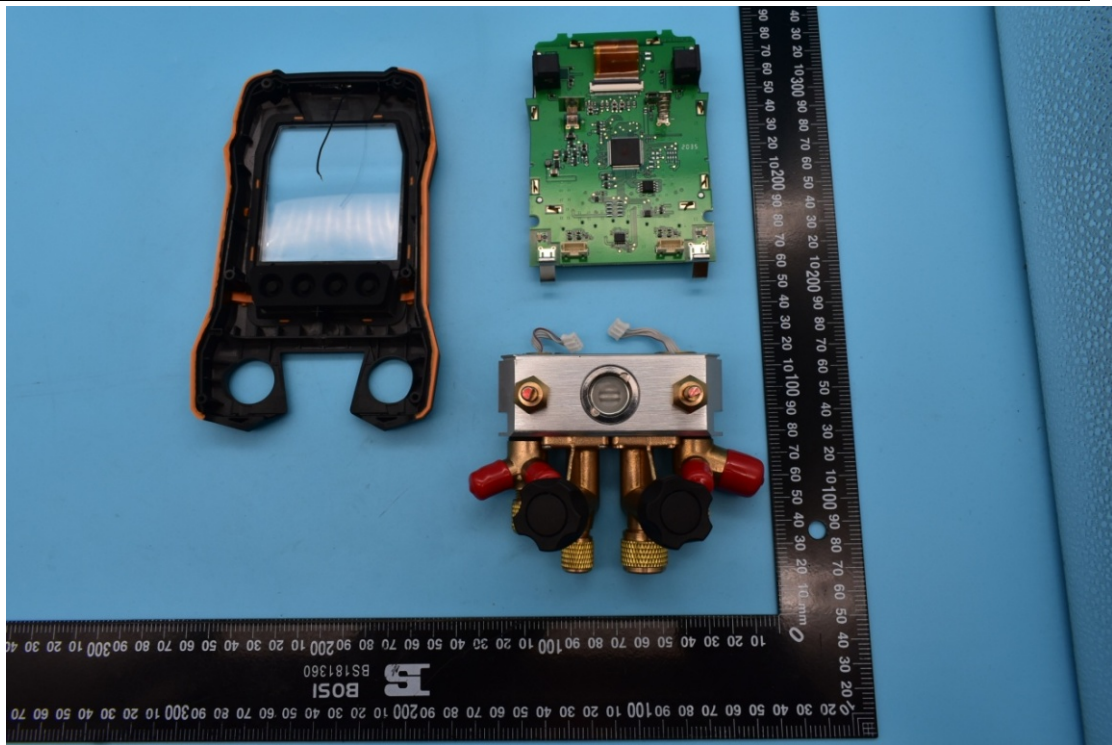

FCC ID:WAF-05645570, IC:6127B-05645570

Internal Photos

1. EUT uncover view

2. Antenna view