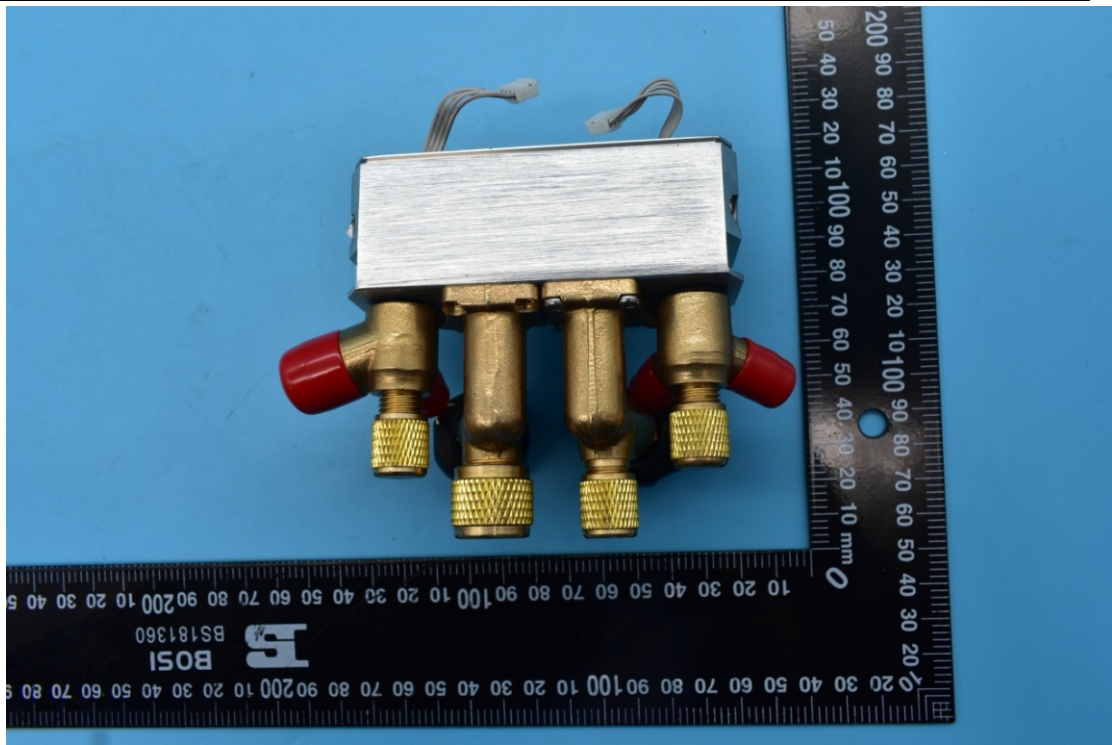

FCC ID:WAF-05645570, IC:6127B-05645570

Internal Photos

1. EUT uncover view

2. Antenna view