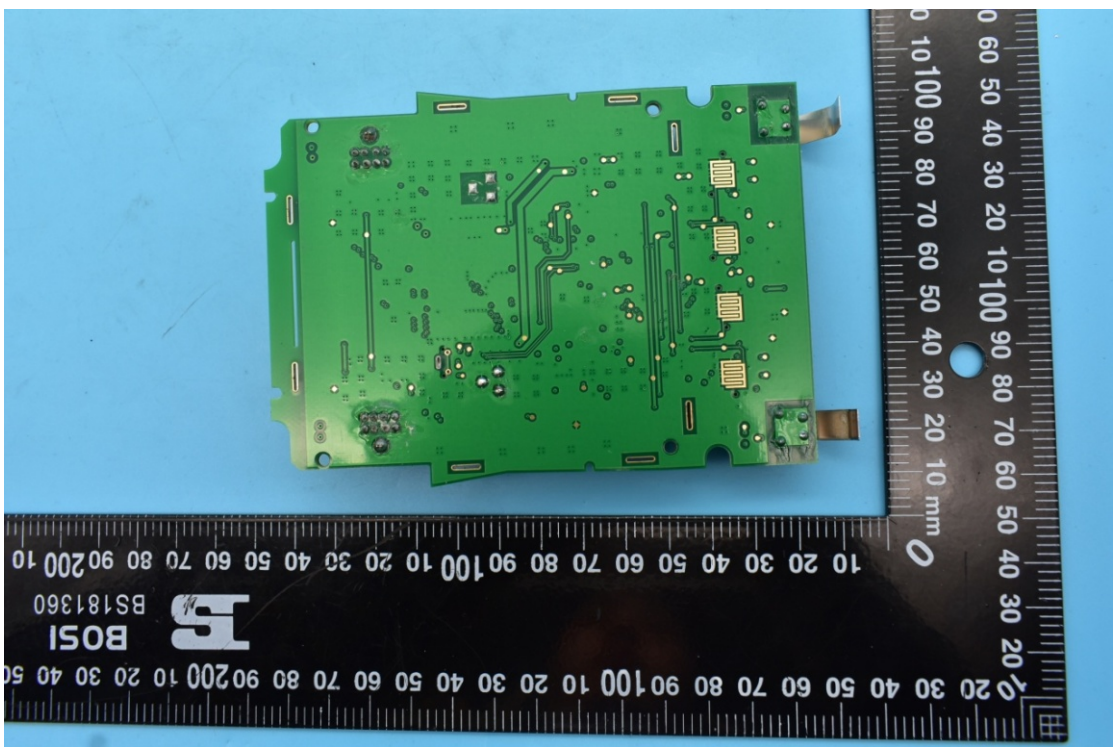

FCC ID:WAF-05645570, IC:6127B-05645570

Internal Photos

1. EUT uncover view

2. Antenna view