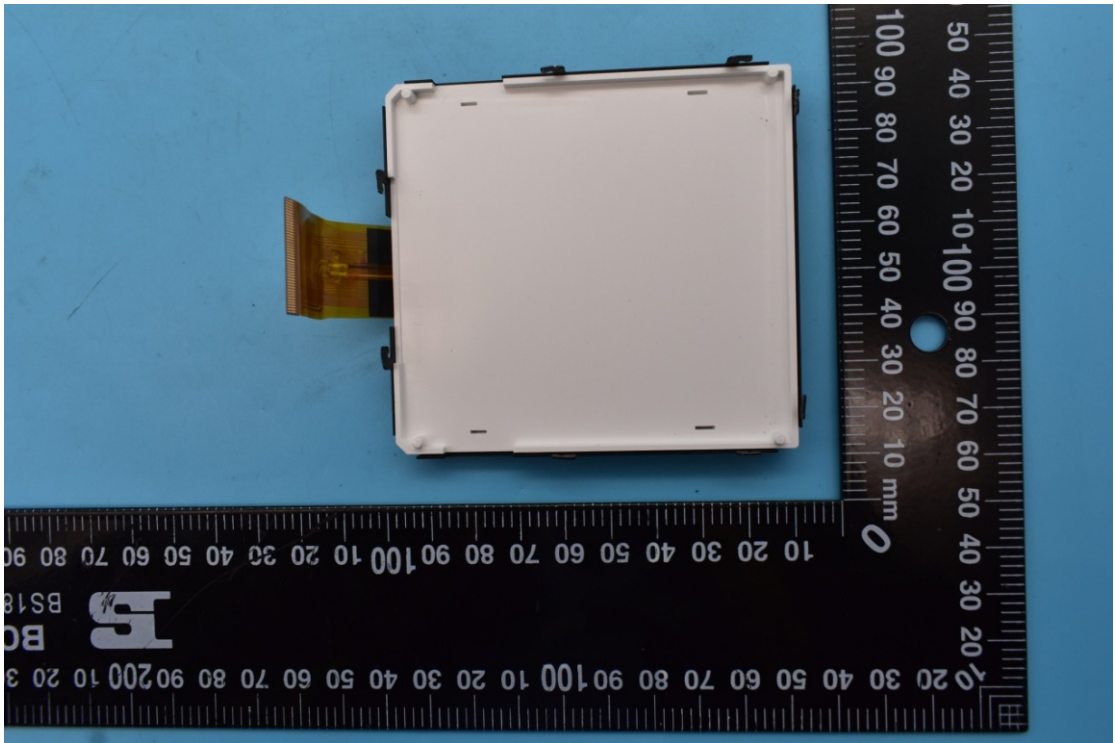

FCC ID:WAF-05645570, IC:6127B-05645570

Internal Photos

1. EUT uncover view

2. Antenna view