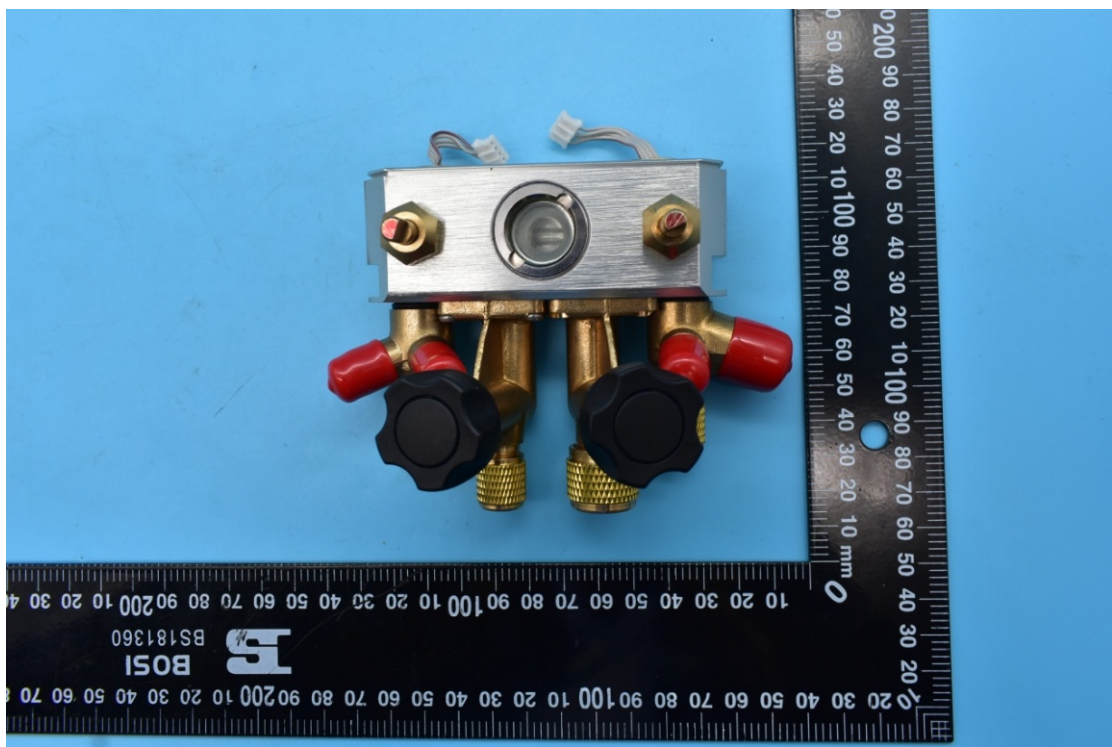

FCC ID:WAF-05645570, IC:6127B-05645570

Internal Photos

1. EUT uncover view

2. Antenna view