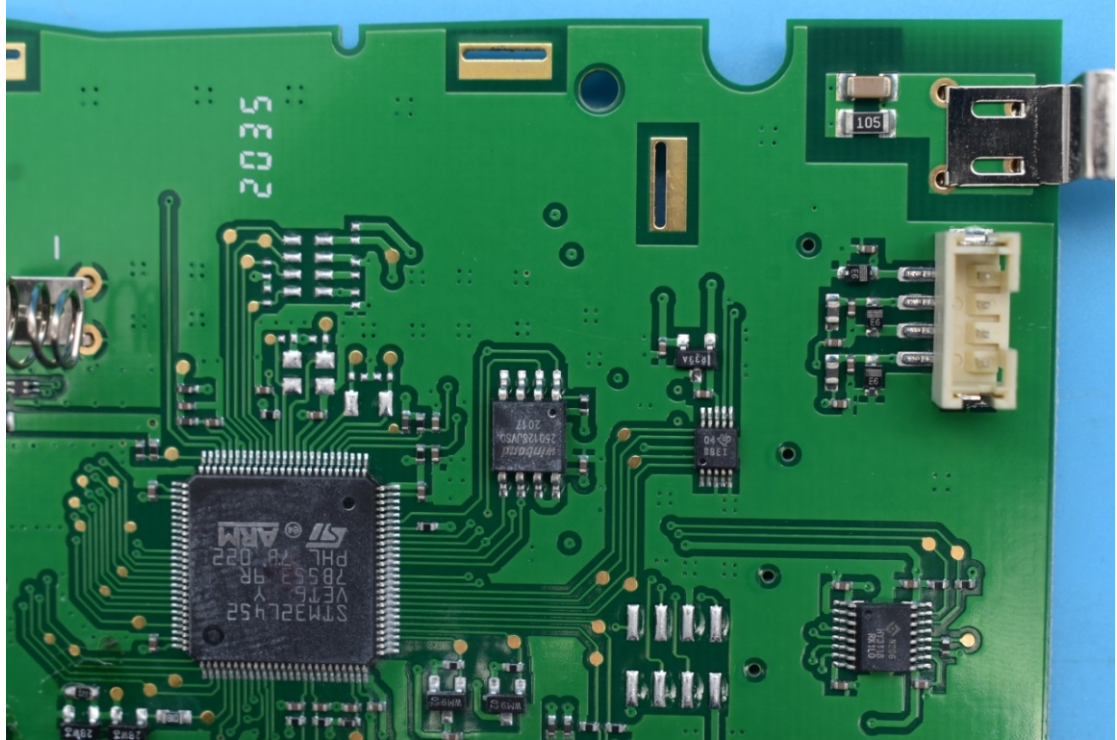

FCC ID:WAF-05645570, IC:6127B-05645570

Internal Photos

1. EUT uncover view

2. Antenna view