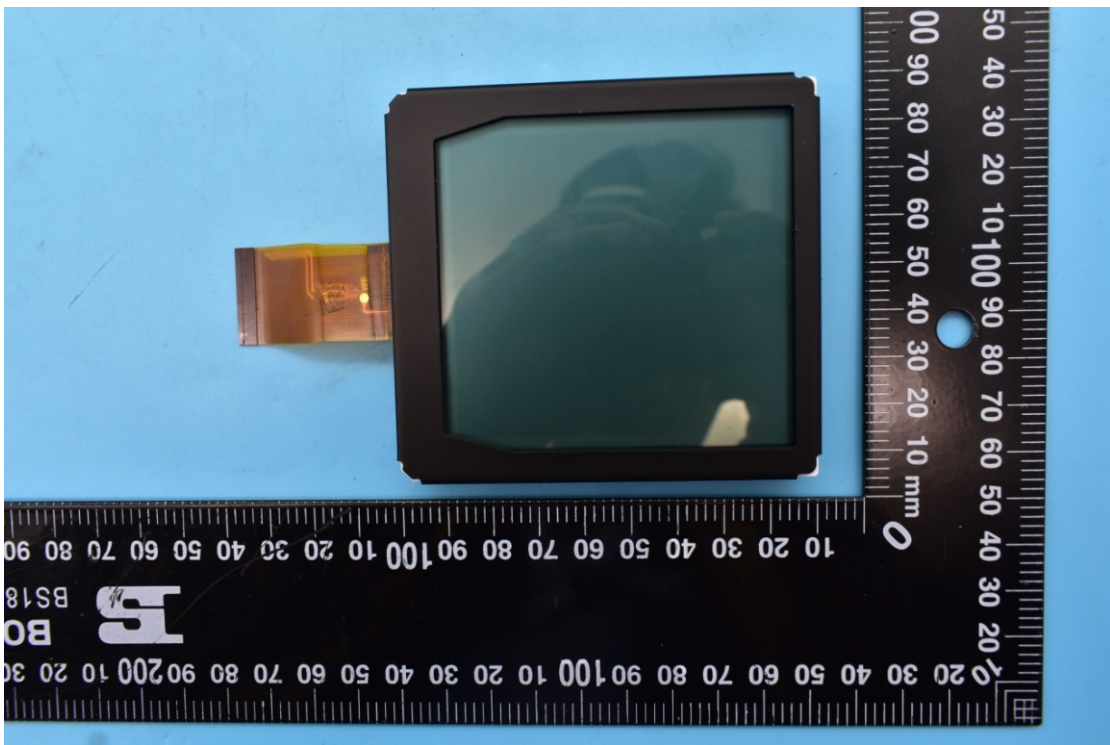

FCC ID:WAF-05645570, IC:6127B-05645570

Internal Photos

1. EUT uncover view

2. Antenna view