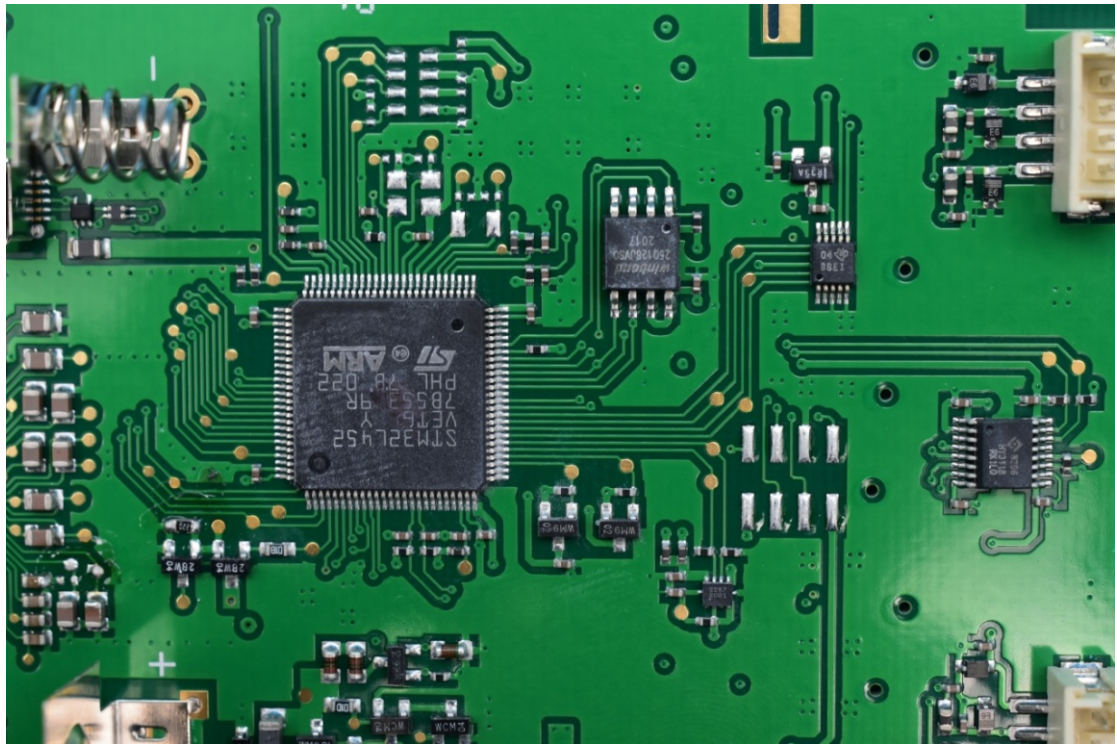

FCC ID:WAF-05645570, IC:6127B-05645570

Internal Photos

1. EUT uncover view

2. Antenna view