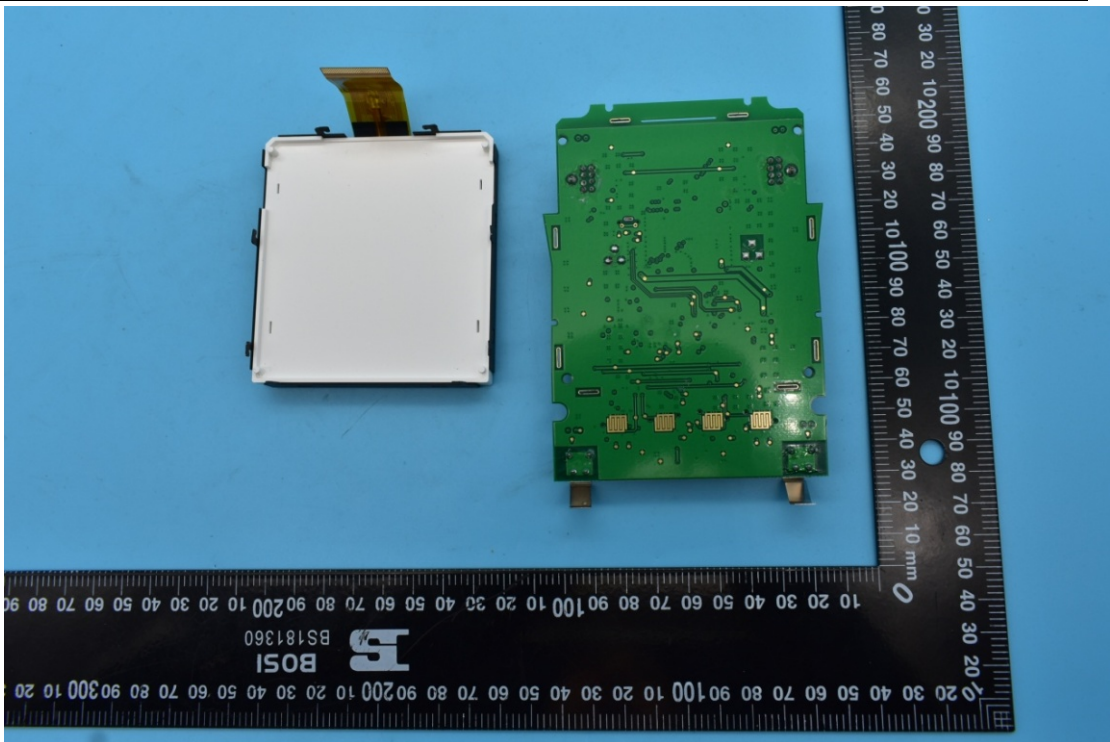

FCC ID:WAF-05645570, IC:6127B-05645570

Internal Photos

1. EUT uncover view

2. Antenna view