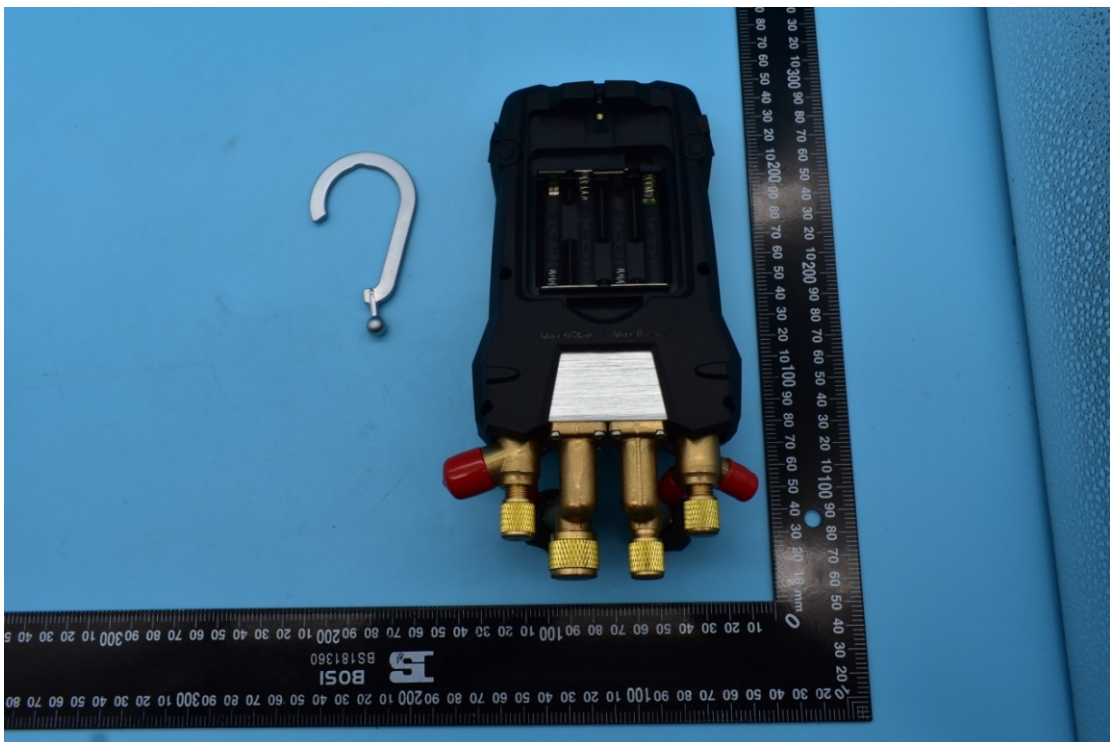

FCC ID:WAF-05645570, IC:6127B-05645570

Internal Photos

1. EUT uncover view

2. Antenna view