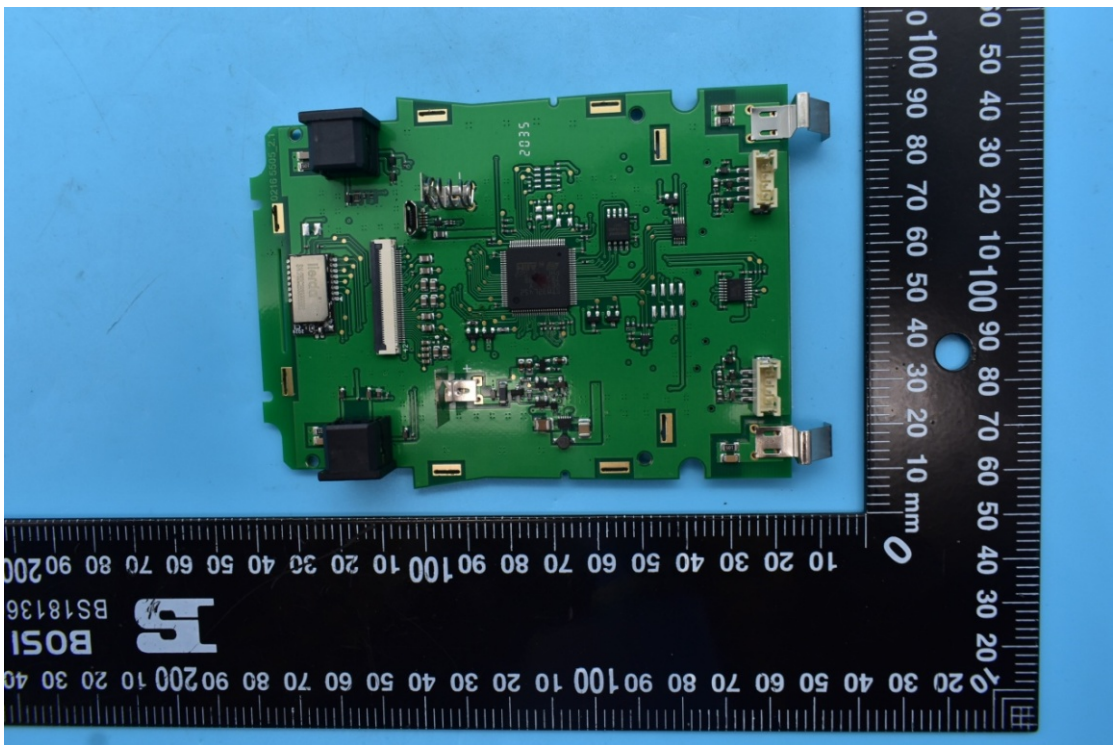

FCC ID:WAF-05645570, IC:6127B-05645570

Internal Photos

1. EUT uncover view

2. Antenna view