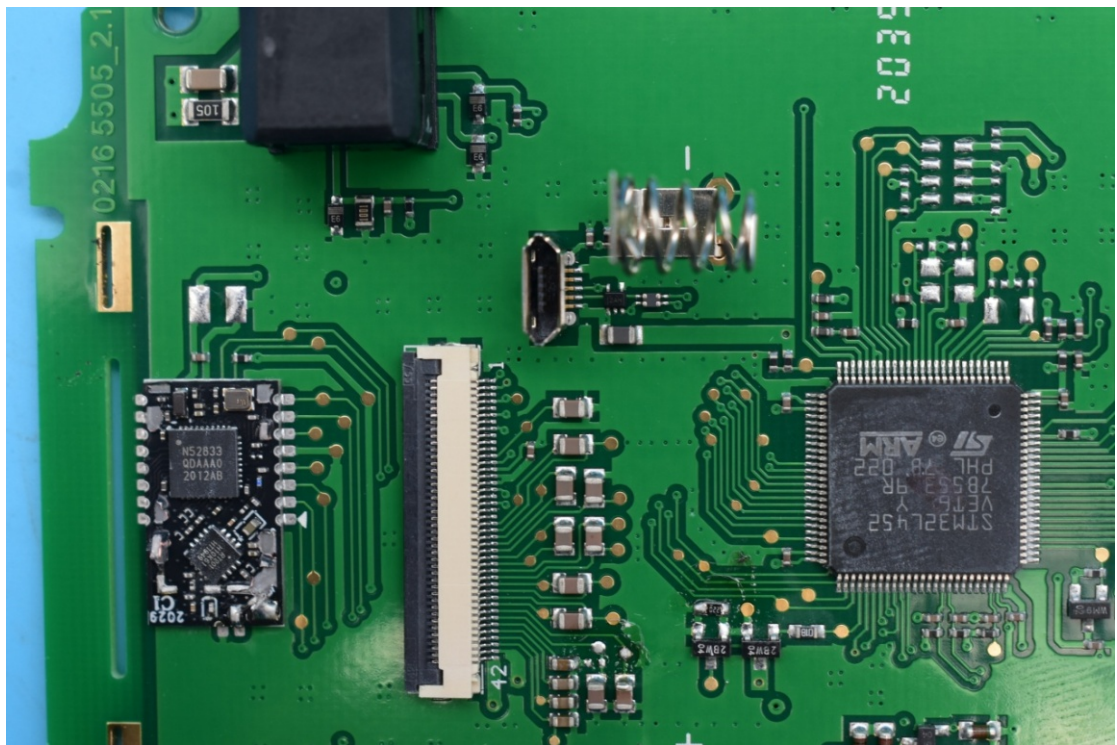

FCC ID:WAF-05645570, IC:6127B-05645570

Internal Photos

1. EUT uncover view

2. Antenna view