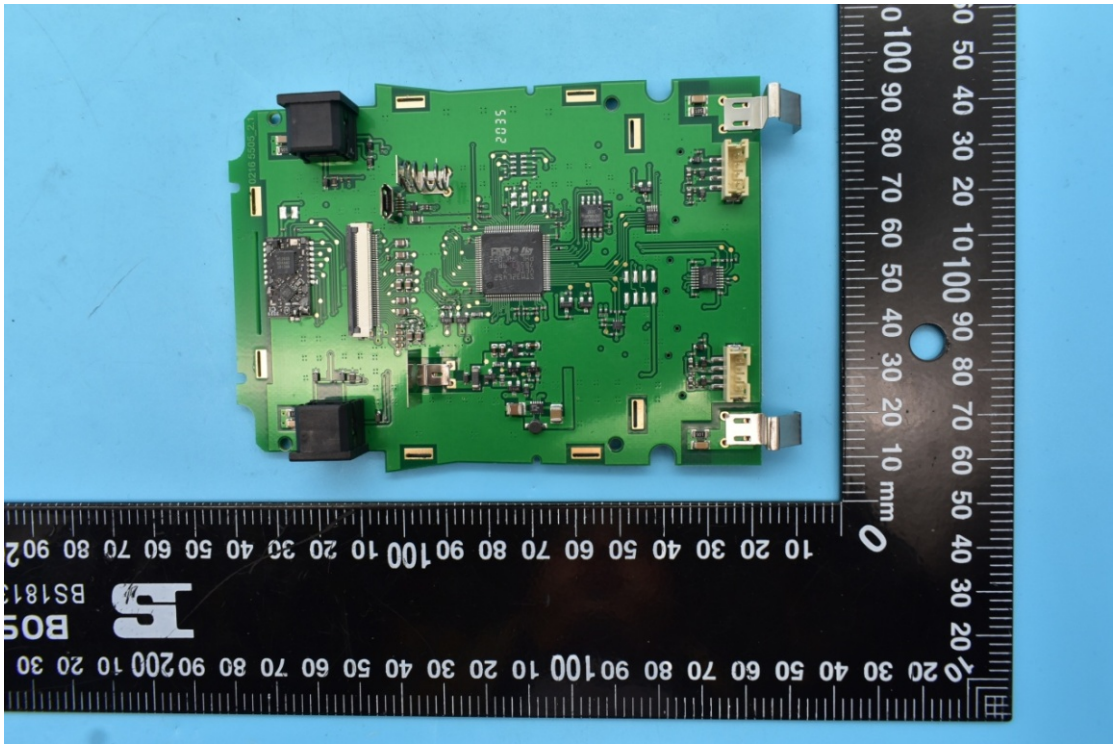

FCC ID:WAF-05645570, IC:6127B-05645570

Internal Photos

1. EUT uncover view

2. Antenna view