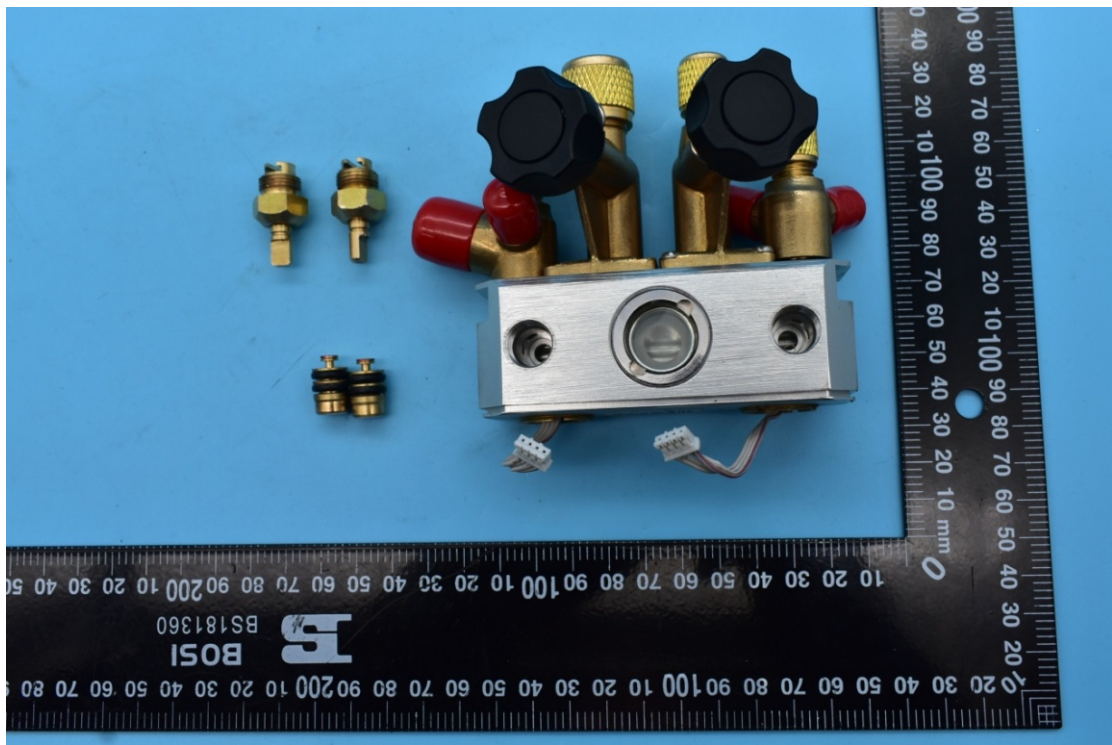

FCC ID:WAF-05645570, IC:6127B-05645570

Internal Photos

1. EUT uncover view

2. Antenna view