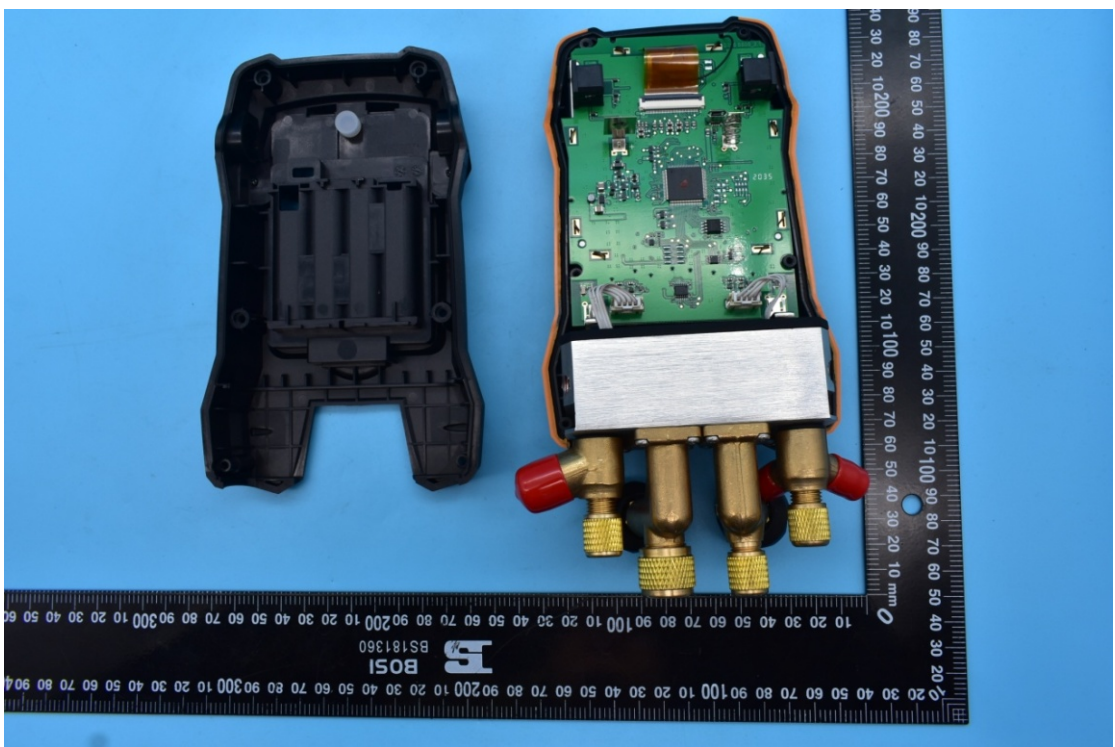

FCC ID:WAF-05645570, IC:6127B-05645570

Internal Photos

1. EUT uncover view

2. Antenna view