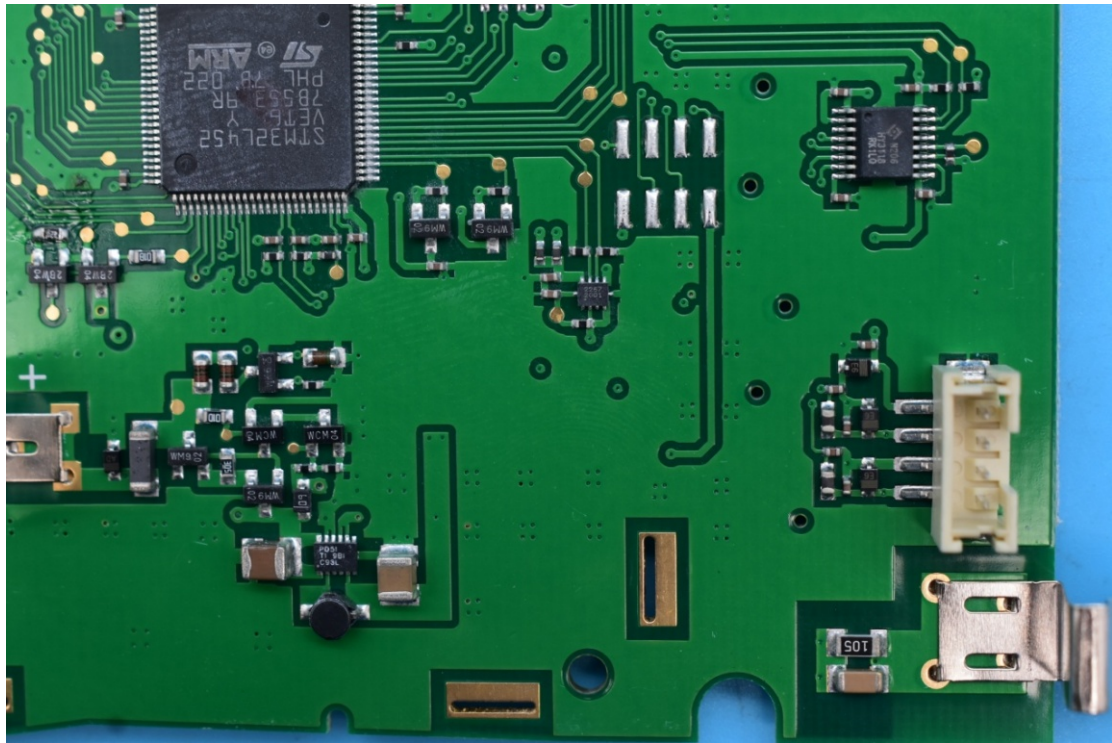

FCC ID:WAF-05645570, IC:6127B-05645570

Internal Photos

1. EUT uncover view

2. Antenna view