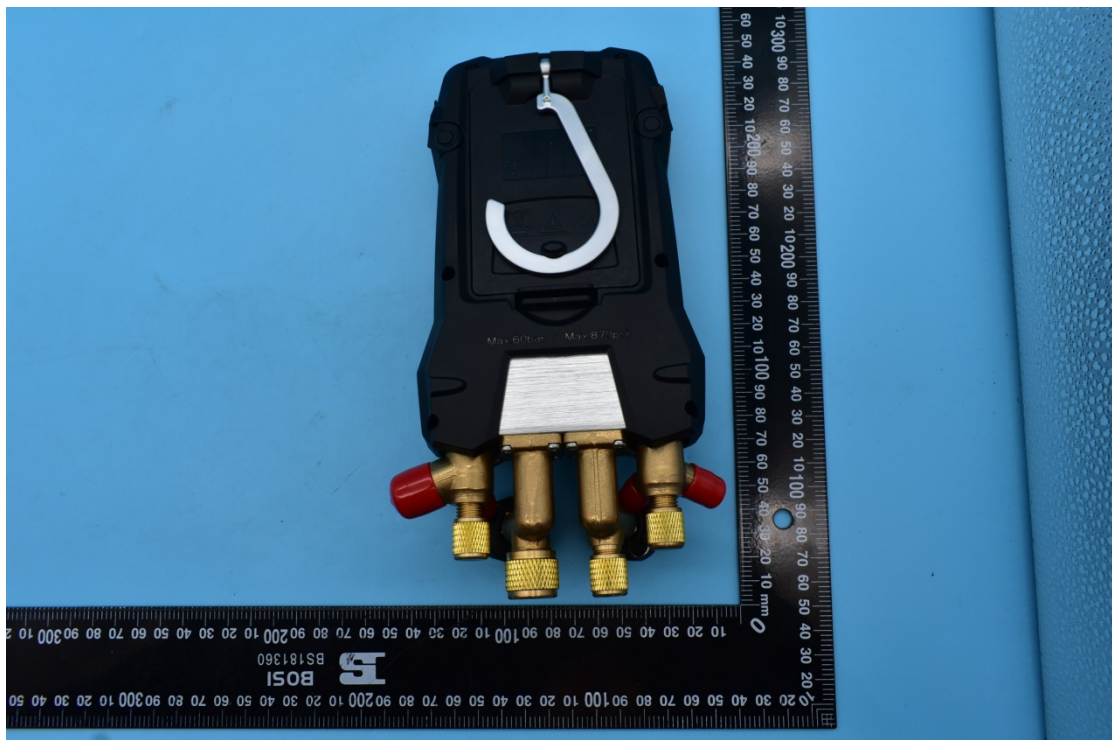

FCC ID:WAF-05645570, IC:6127B-05645570

External Photos

1. EUT front view

2. EUT rear view

3. EUT left side view

4. EUT right side view

5. EUT top view

6. EUT bottom view