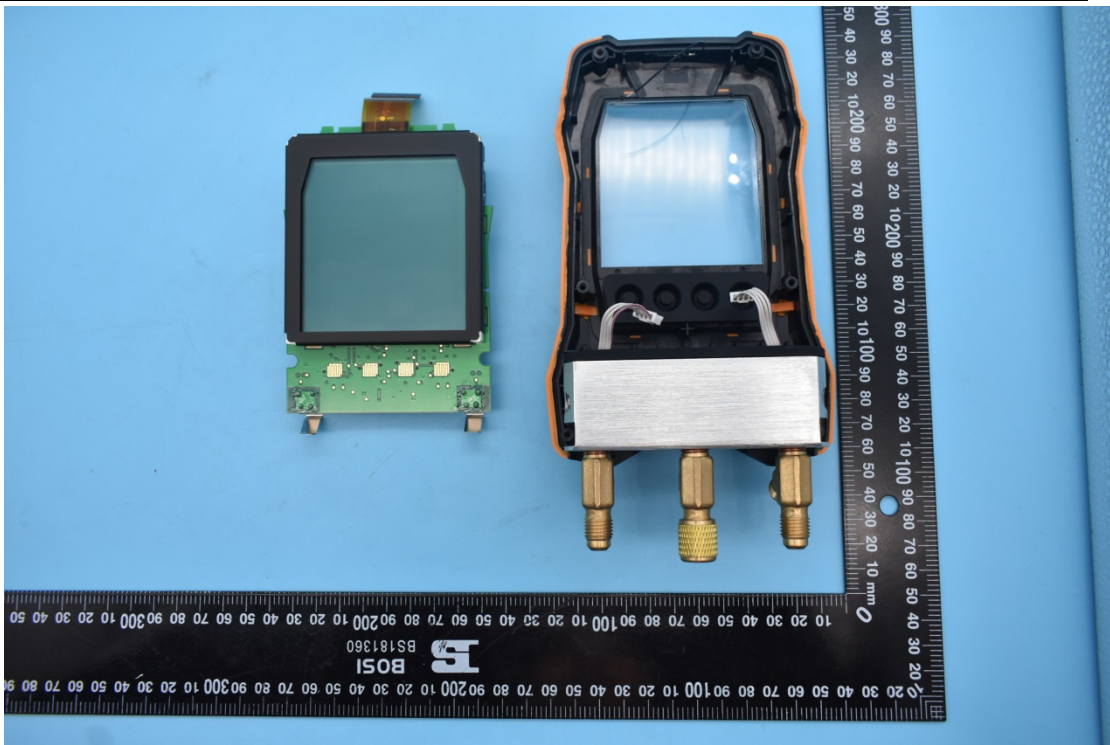

FCC ID:WAF-05645500, IC: 6127B-05645500

Internal Photos

1. EUT uncover view

2. Antenna view