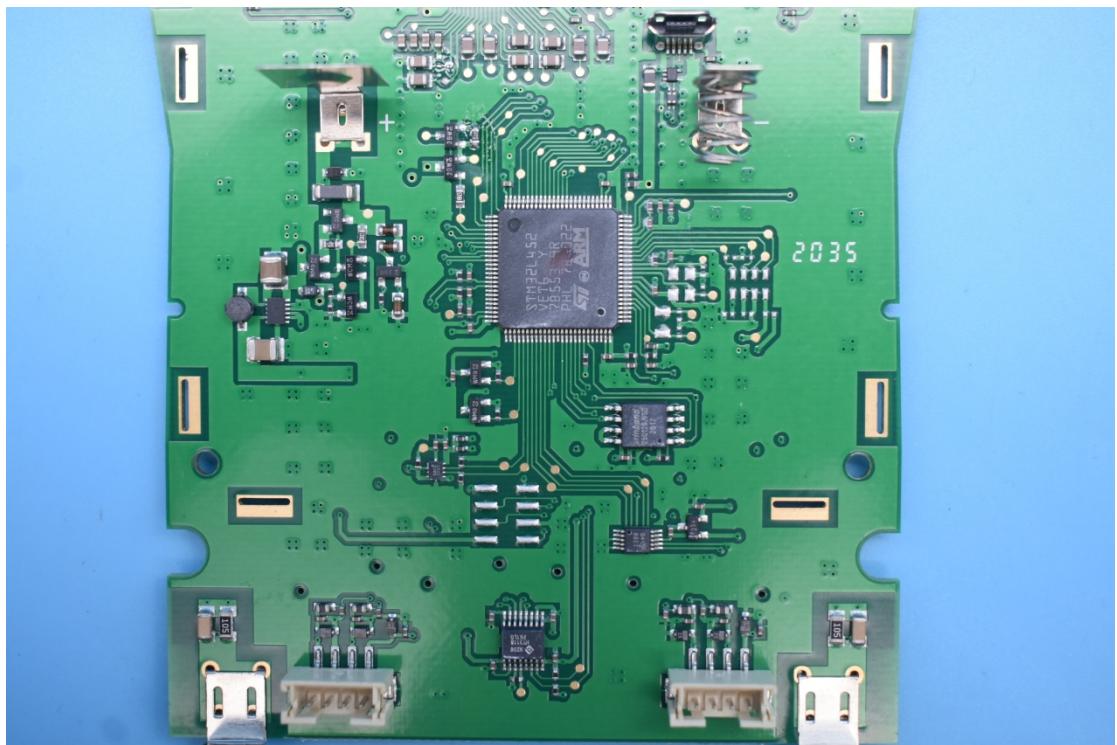

FCC ID:WAF-05645500, IC: 6127B-05645500

Internal Photos

1. EUT uncover view

2. Antenna view