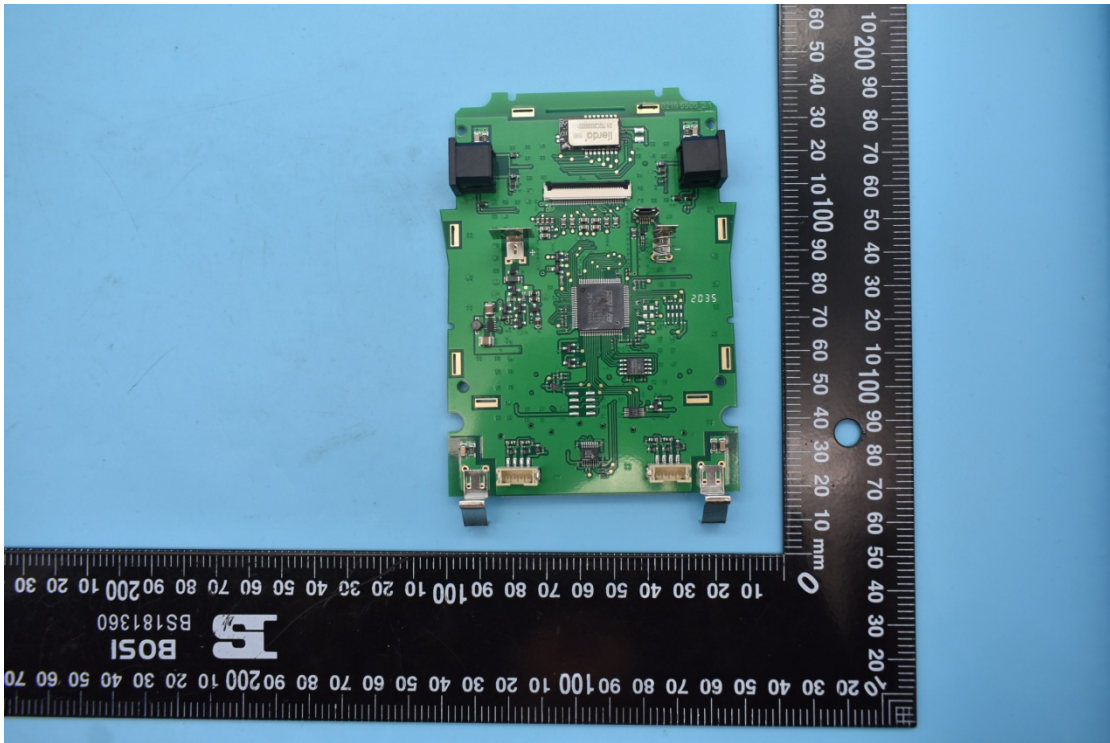

FCC ID:WAF-05645500, IC: 6127B-05645500

Internal Photos

1. EUT uncover view

2. Antenna view