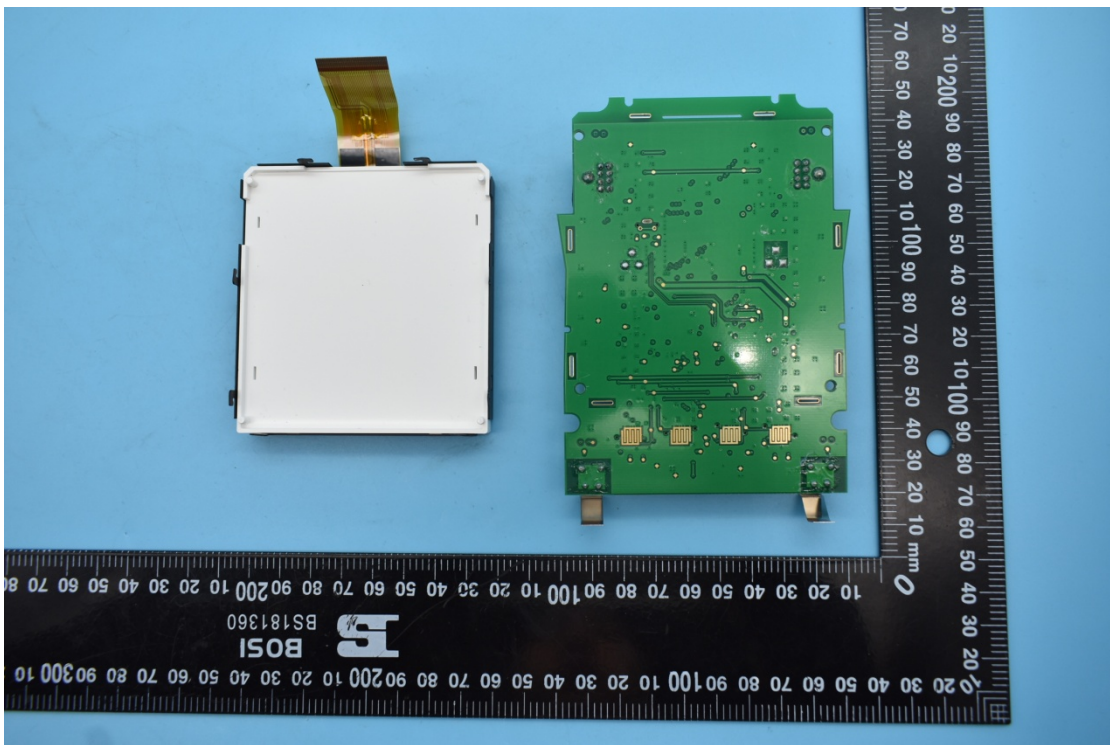

FCC ID:WAF-05645500, IC: 6127B-05645500

Internal Photos

1. EUT uncover view

2. Antenna view