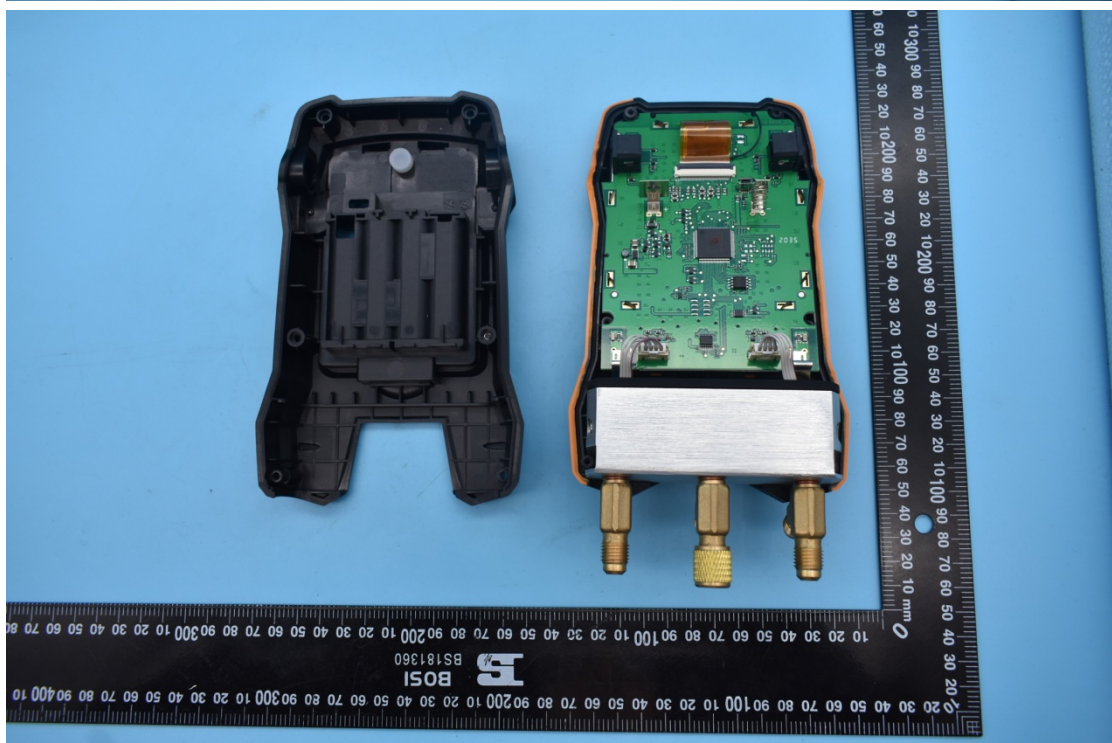

FCC ID:WAF-05645500, IC: 6127B-05645500

Internal Photos

1. EUT uncover view

2. Antenna view