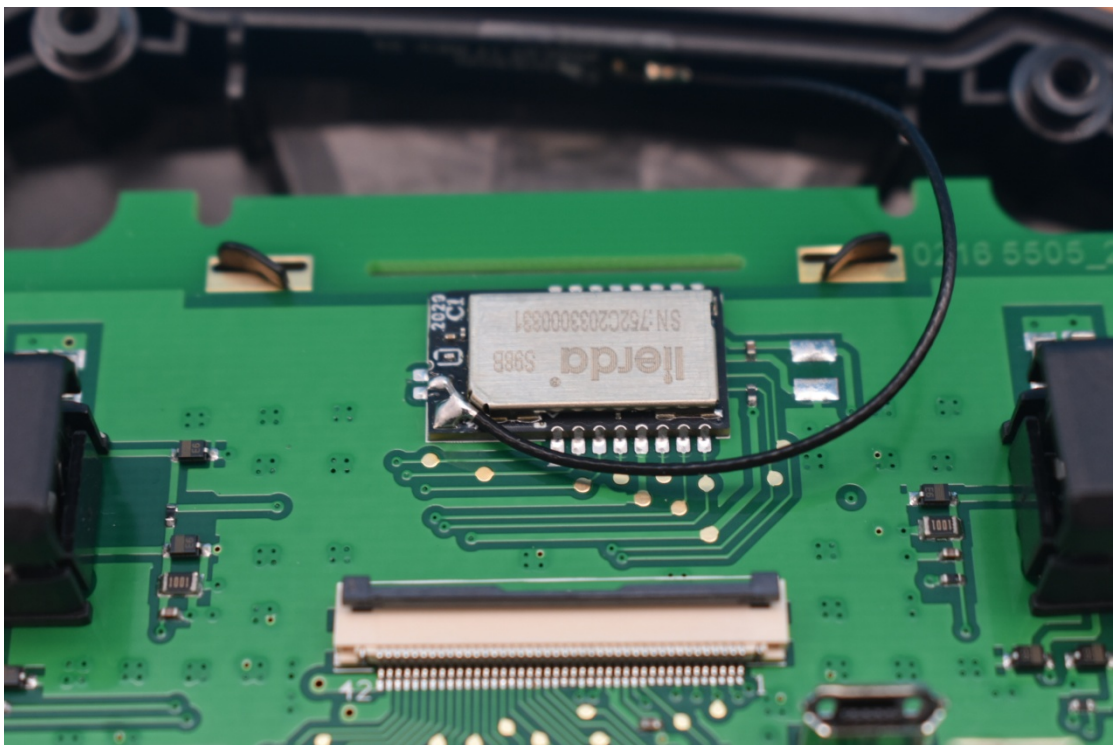

FCC ID:WAF-05645500, IC: 6127B-05645500

Internal Photos

1. EUT uncover view

2. Antenna view