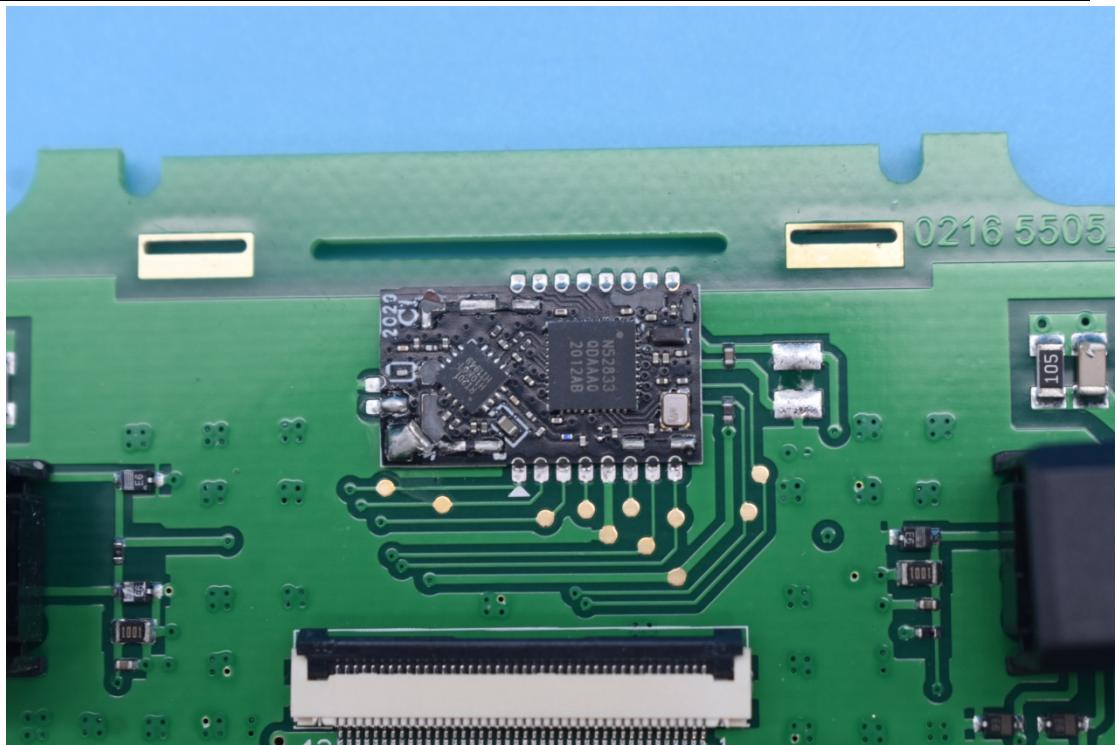

FCC ID:WAF-05645500, IC: 6127B-05645500

Internal Photos

1. EUT uncover view

2. Antenna view