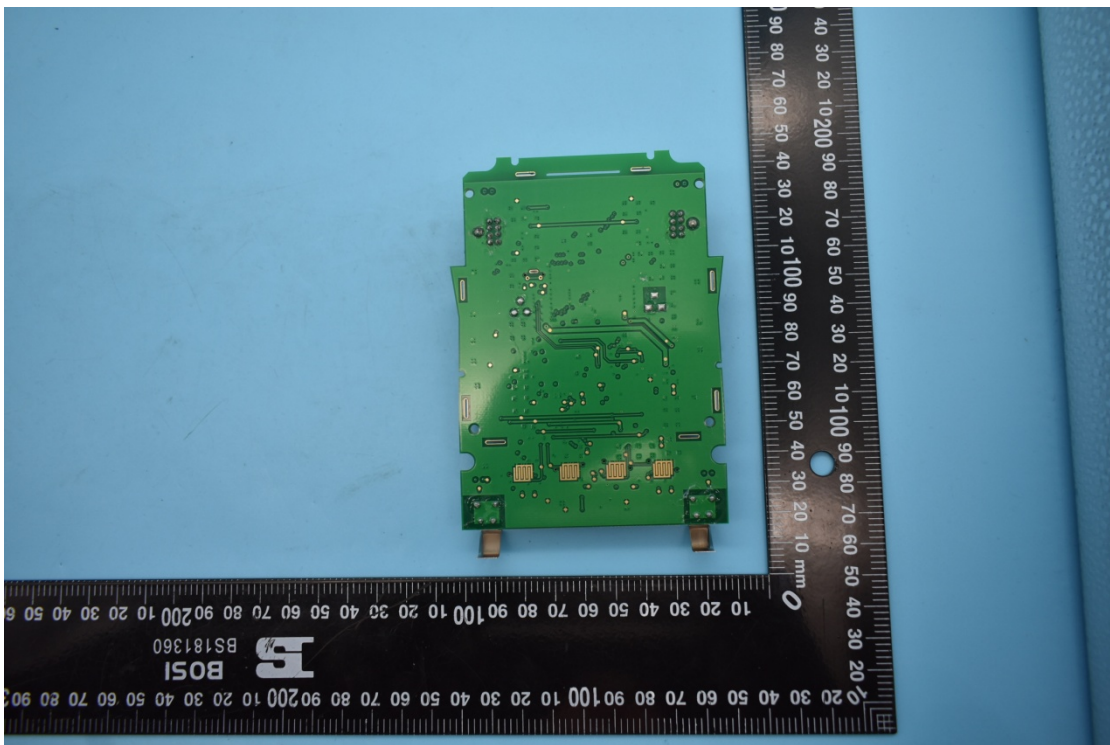

FCC ID:WAF-05645500, IC: 6127B-05645500

Internal Photos

1. EUT uncover view

2. Antenna view