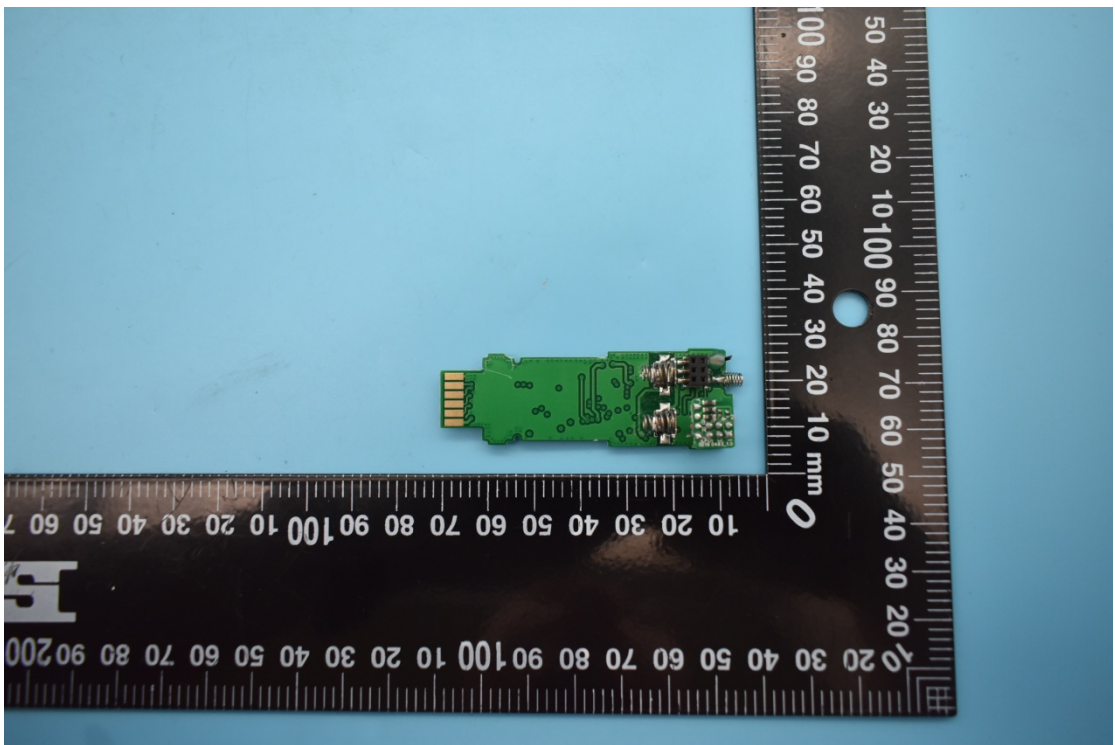

FCC ID:WAF-05641552, IC:6127B-05641552

Internal Photos

1. EUT uncover view

2. Antenna view