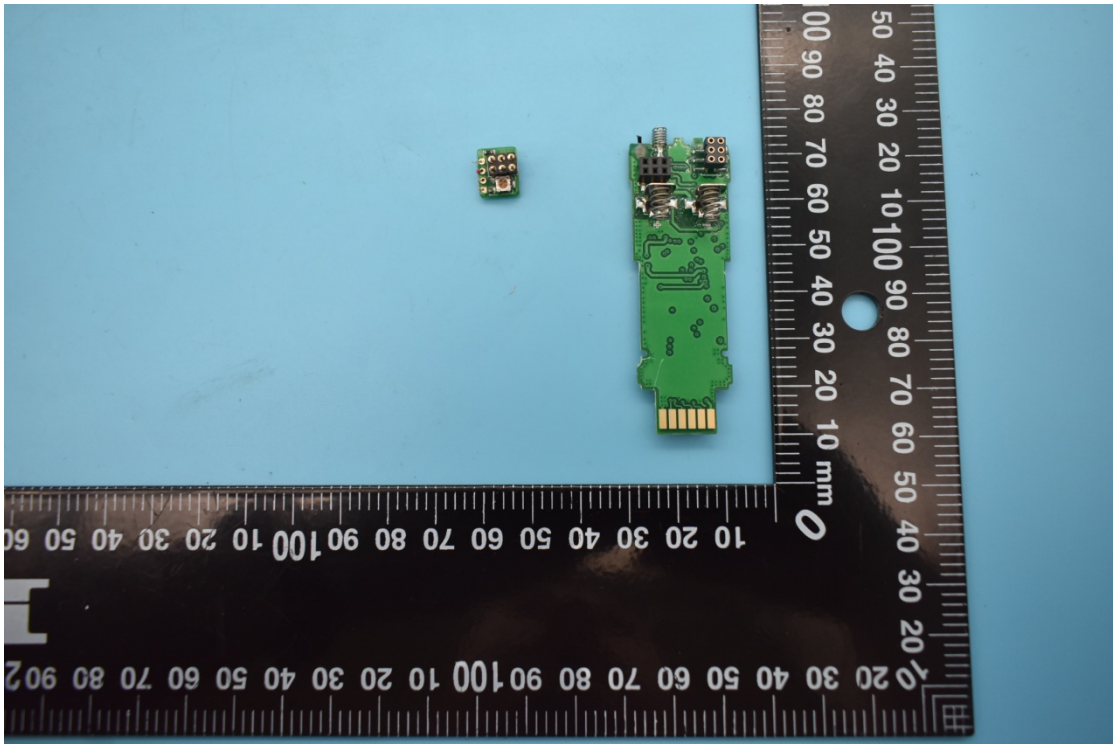

FCC ID:WAF-05641552, IC:6127B-05641552

Internal Photos

1. EUT uncover view

2. Antenna view