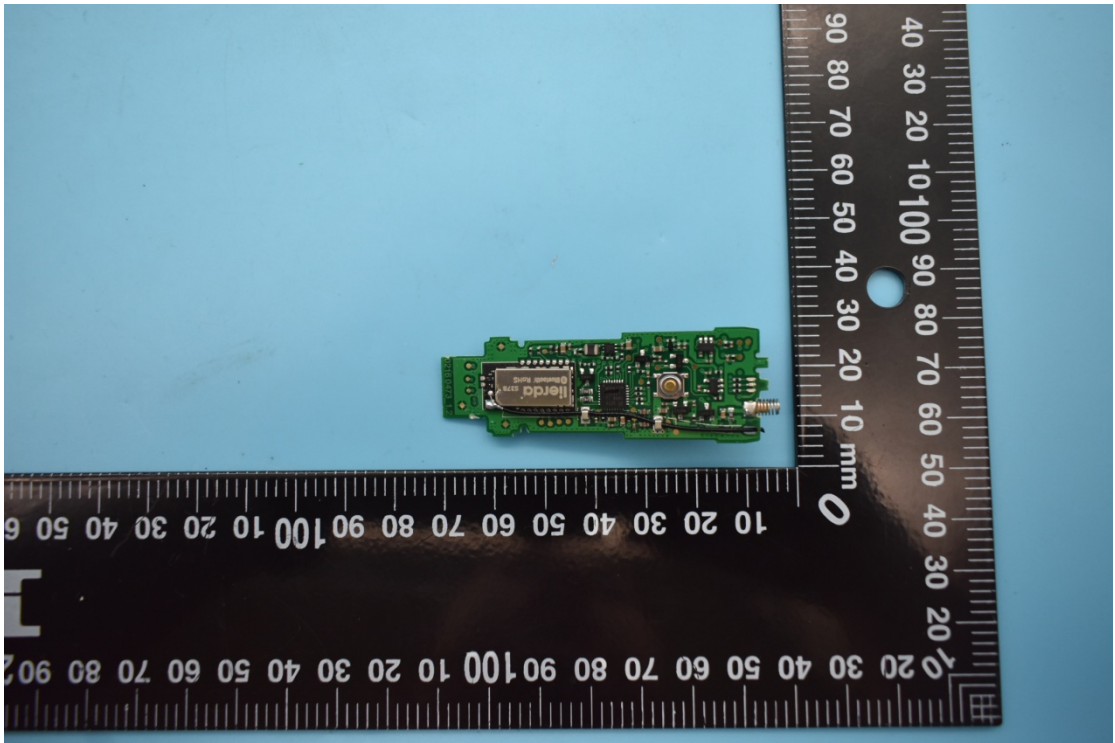

FCC ID:WAF-05641552, IC:6127B-05641552

Internal Photos

1. EUT uncover view

2. Antenna view