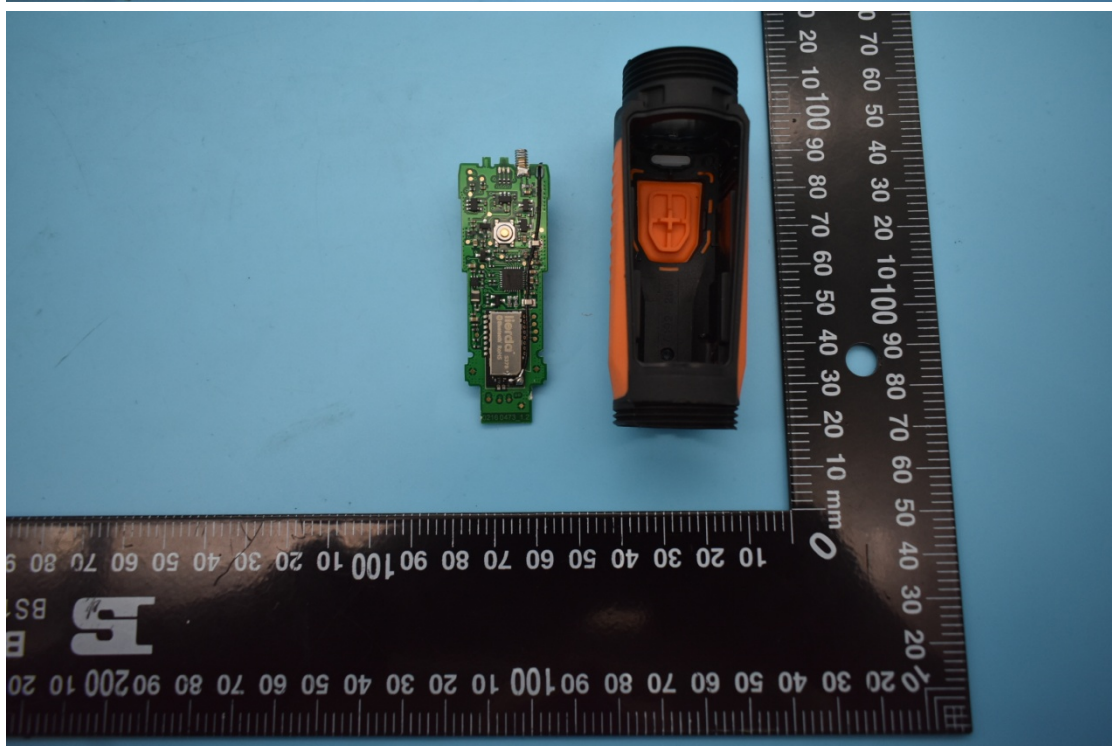

FCC ID:WAF-05641552, IC:6127B-05641552

Internal Photos

1. EUT uncover view

2. Antenna view