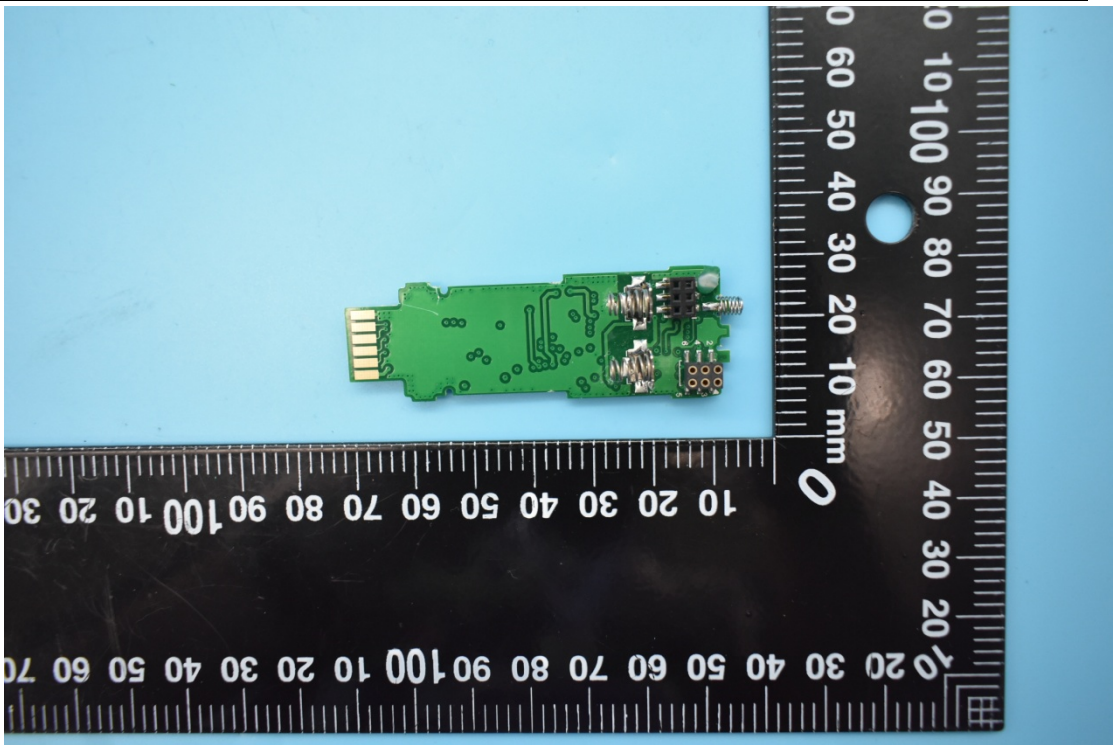

FCC ID:WAF-05641552, IC:6127B-05641552

Internal Photos

1. EUT uncover view

2. Antenna view