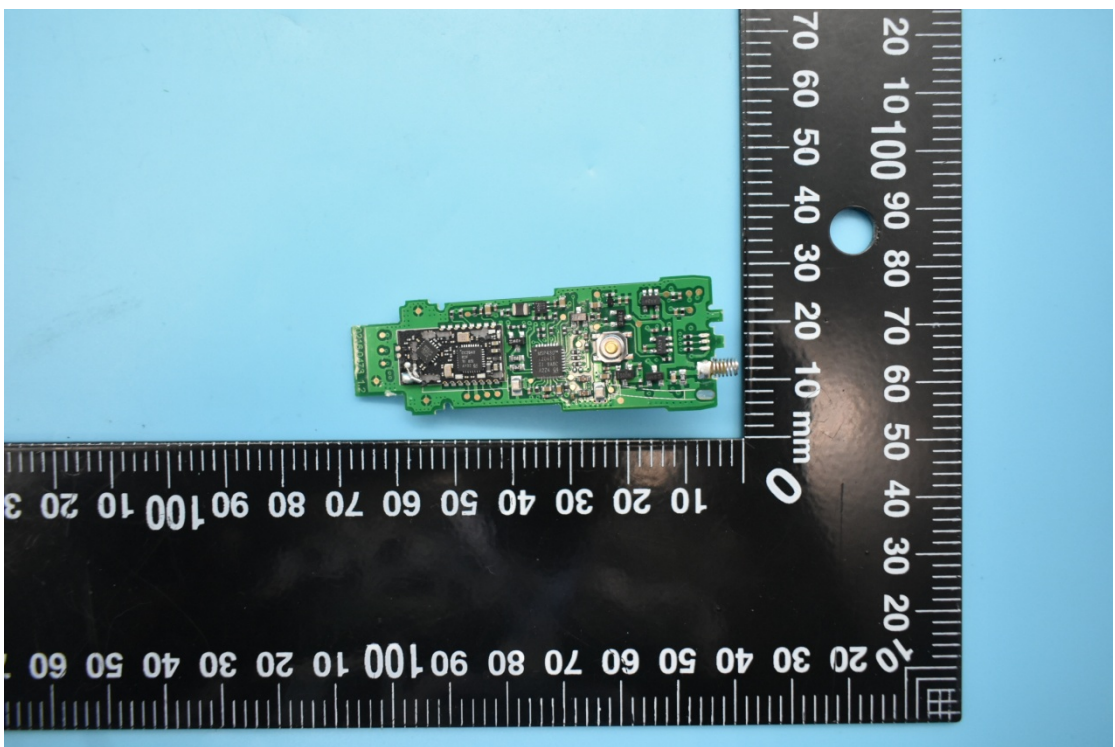

FCC ID:WAF-05641552, IC:6127B-05641552

Internal Photos

1. EUT uncover view

2. Antenna view