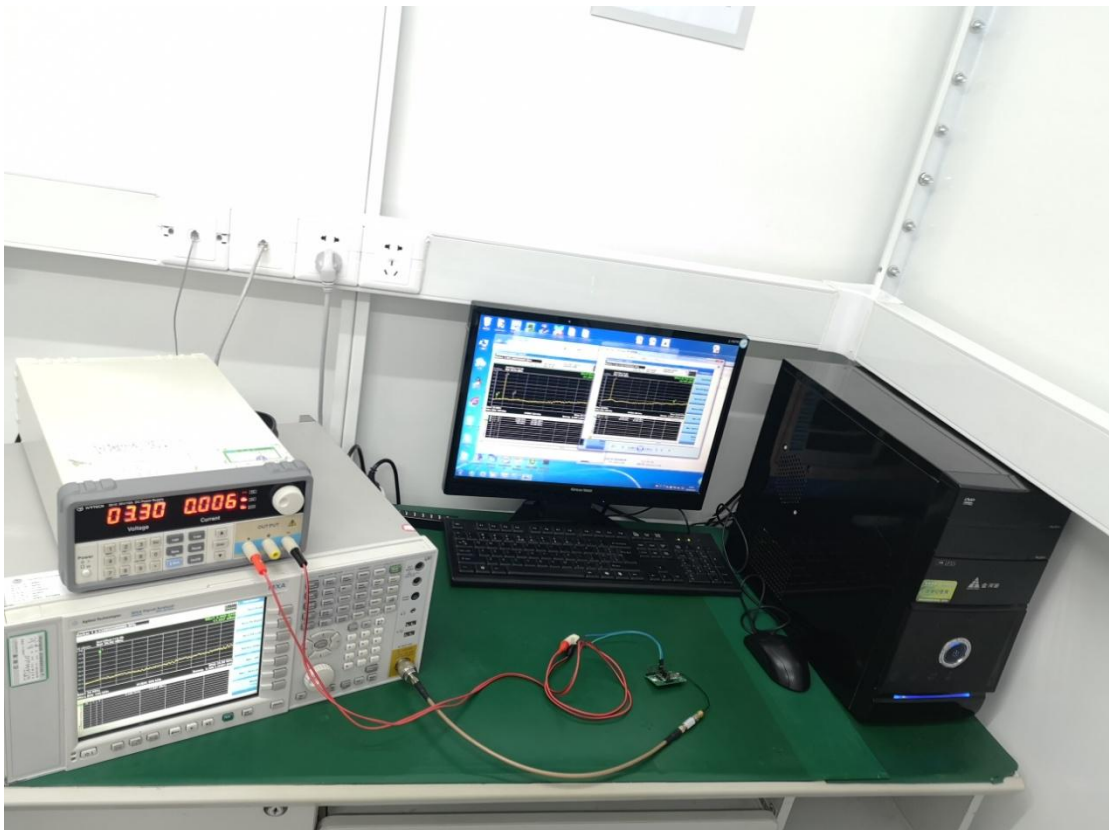

Test Setup Photos

1. Radiated emission (9KHz-30MHz)

2. Radiated emission (30MHz-1GHz)

3. Radiated emission (above 1GHz)

4. RF measurement Setup

(BLE)