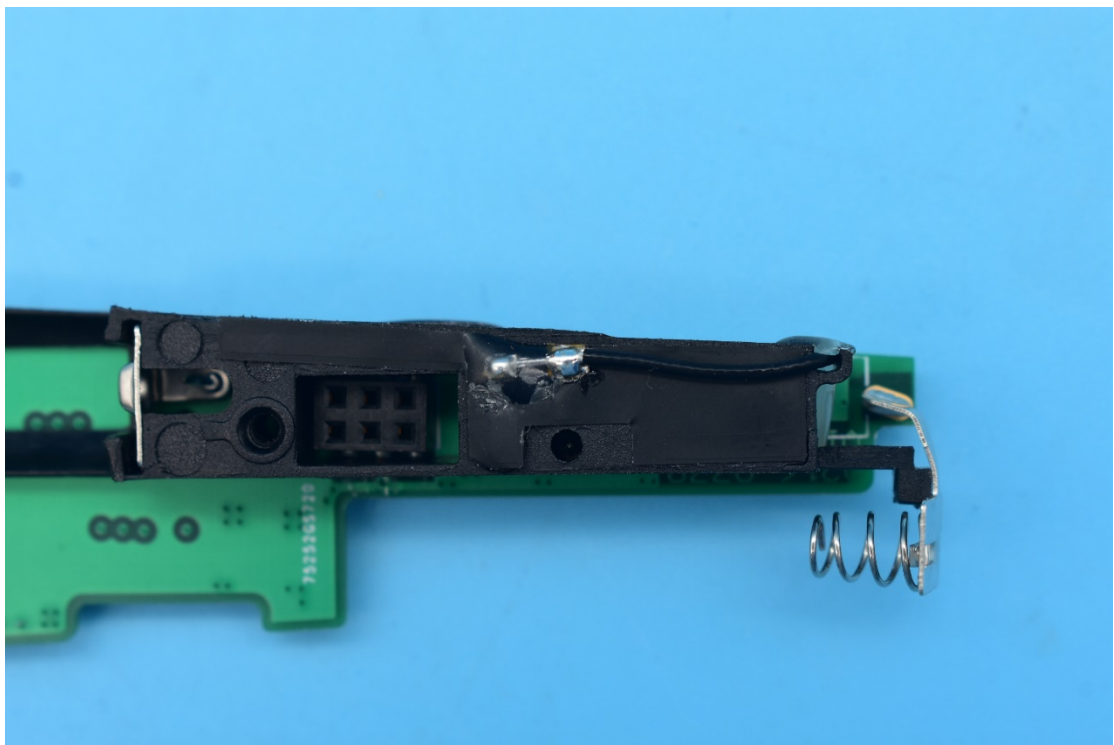

FCC ID:WAF-05601915, IC:6127B-05601915

Internal Photos

1. EUT uncover view

2. Antenna view