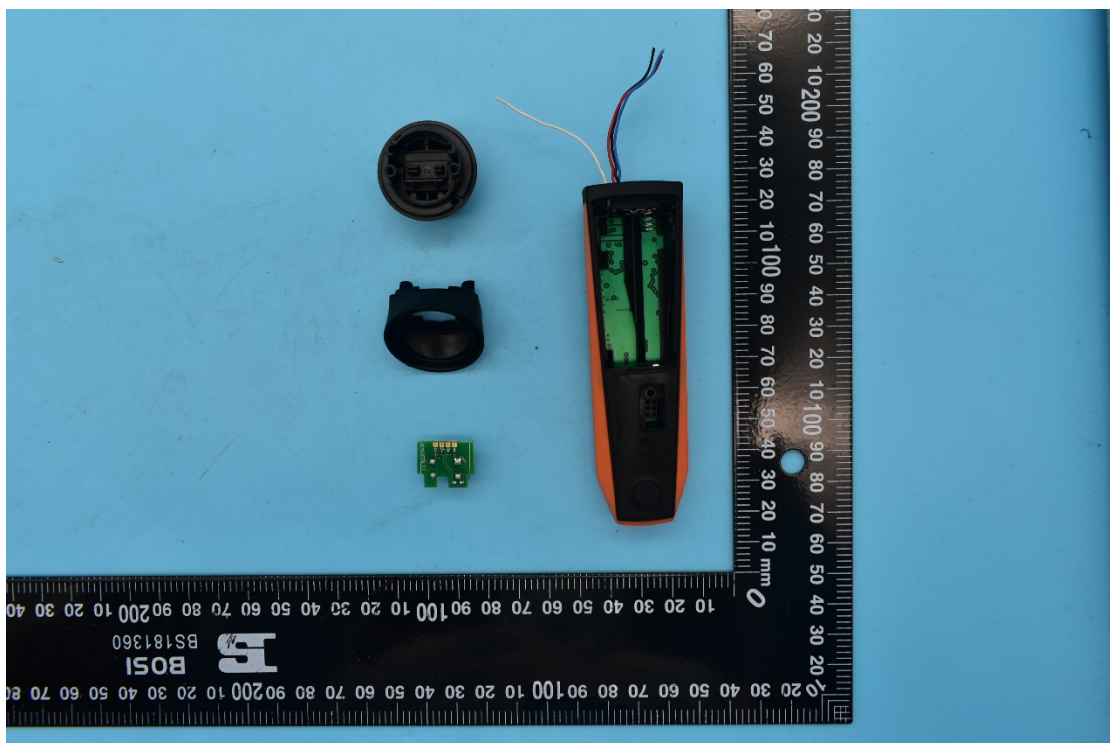

FCC ID:WAF-05601915, IC:6127B-05601915

Internal Photos

1. EUT uncover view

2. Antenna view