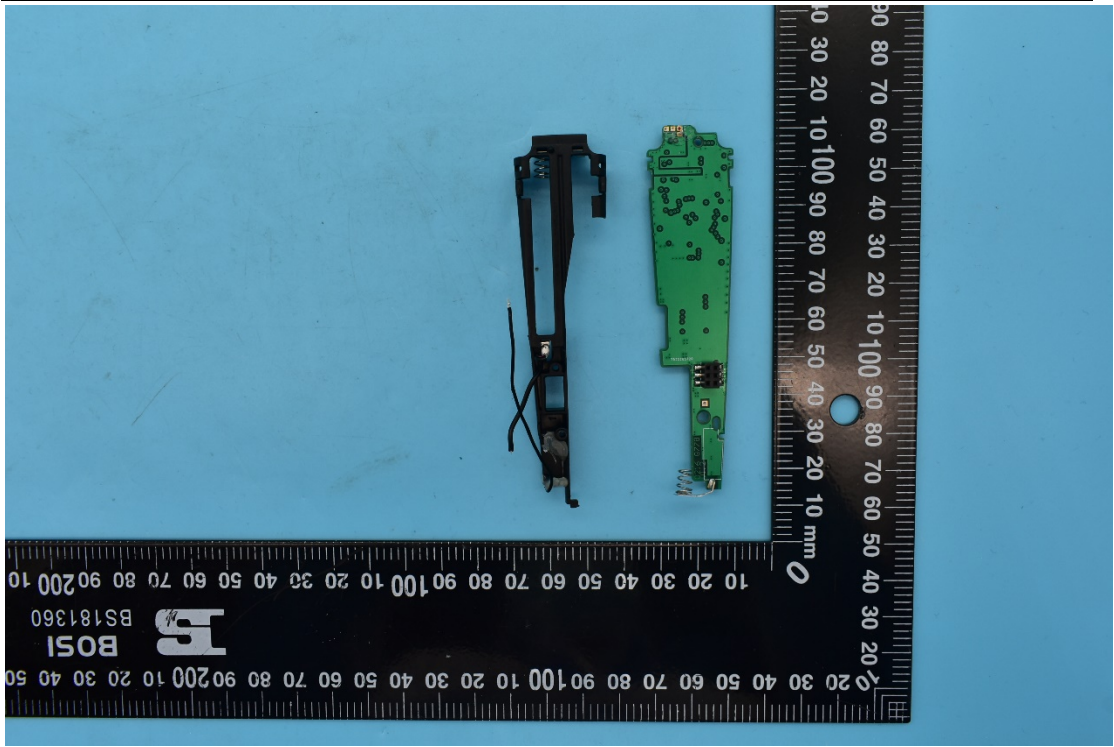

FCC ID:WAF-05601915, IC:6127B-05601915

Internal Photos

1. EUT uncover view

2. Antenna view