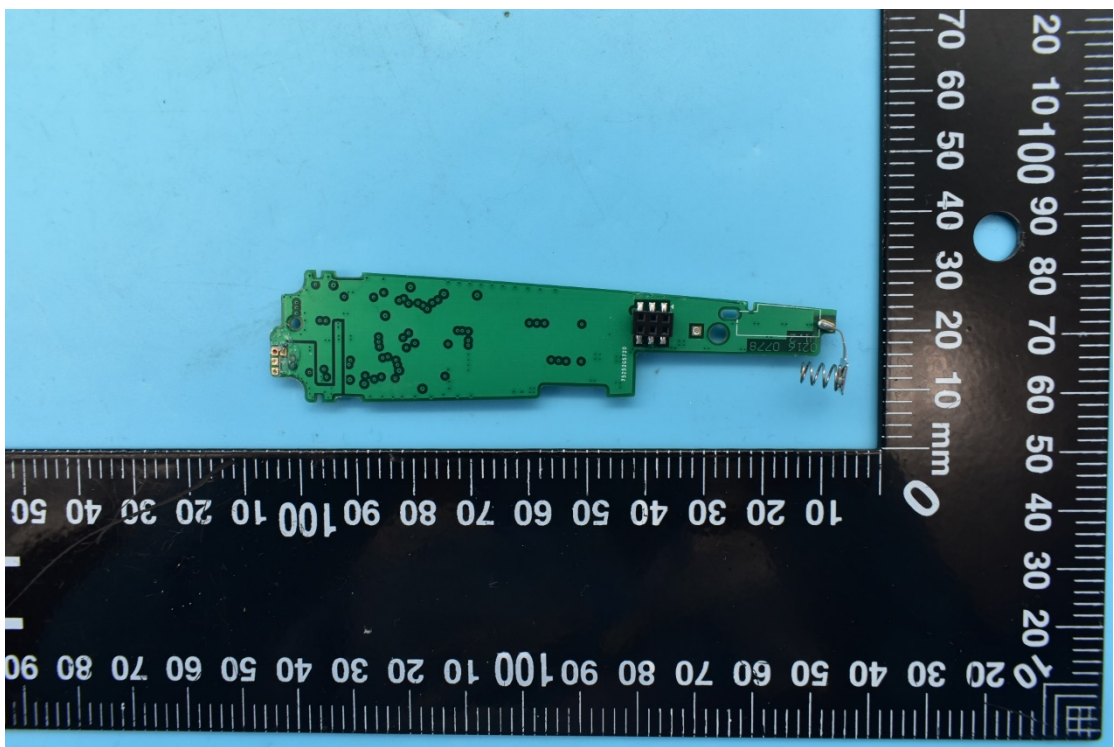

FCC ID:WAF-05601915, IC:6127B-05601915

Internal Photos

1. EUT uncover view

2. Antenna view