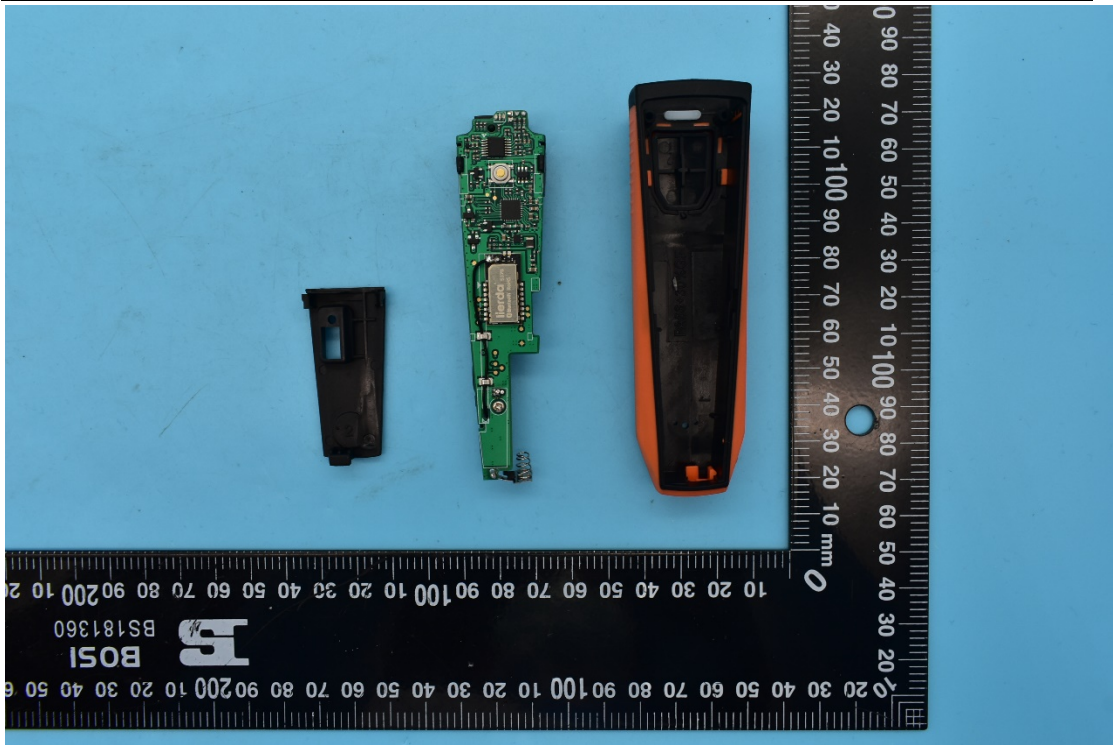

FCC ID:WAF-05601915, IC:6127B-05601915

Internal Photos

1. EUT uncover view

2. Antenna view