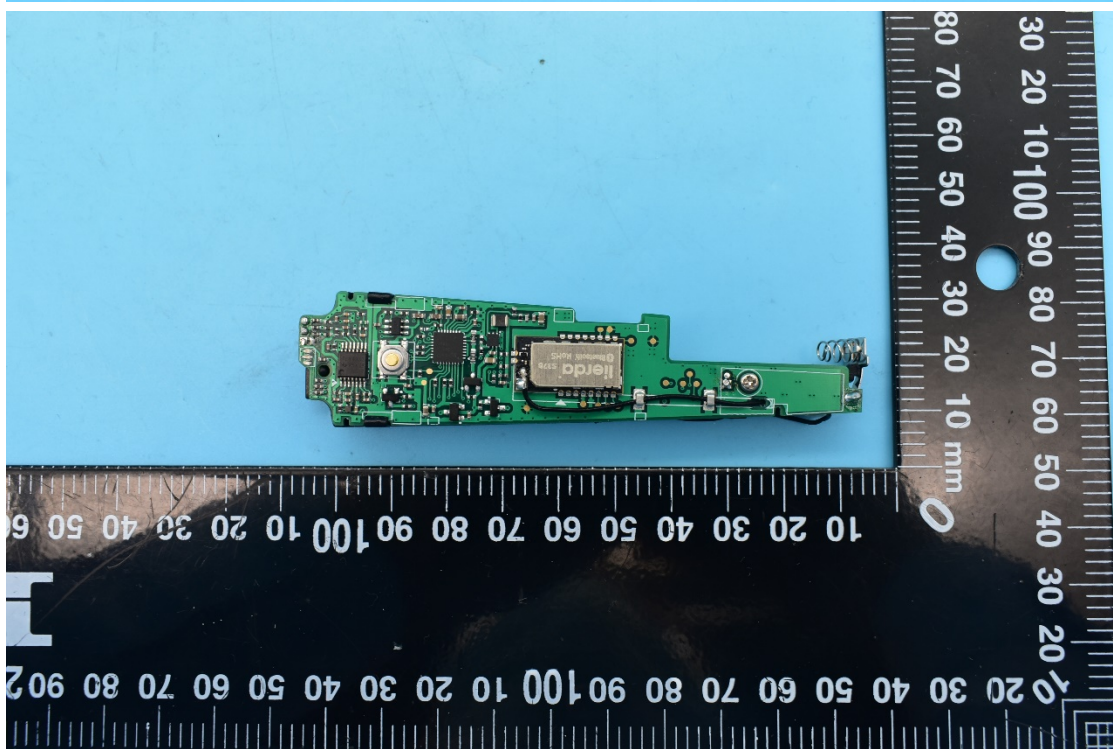

FCC ID:WAF-05601915, IC:6127B-05601915

Internal Photos

1. EUT uncover view

2. Antenna view