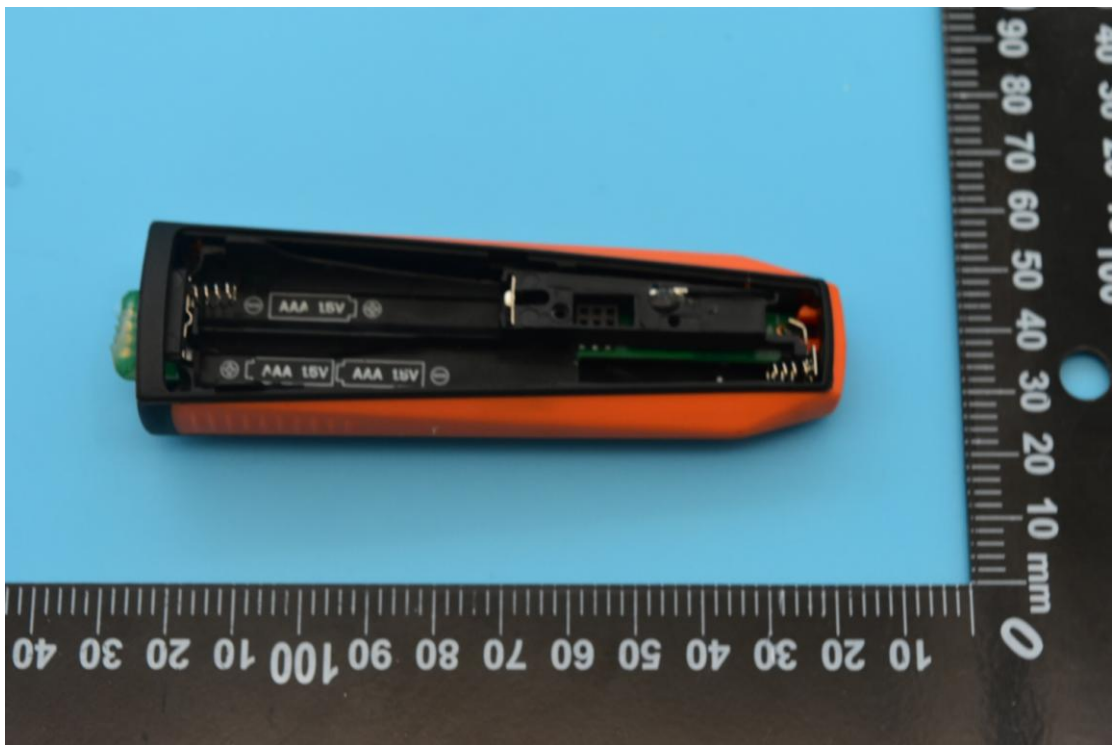

FCC ID: WAF-05601510, MODEL NAME: 0560 1510,

IC: 6127B-05601510

Internal Photos

1. EUT uncover view

2. Antenna view