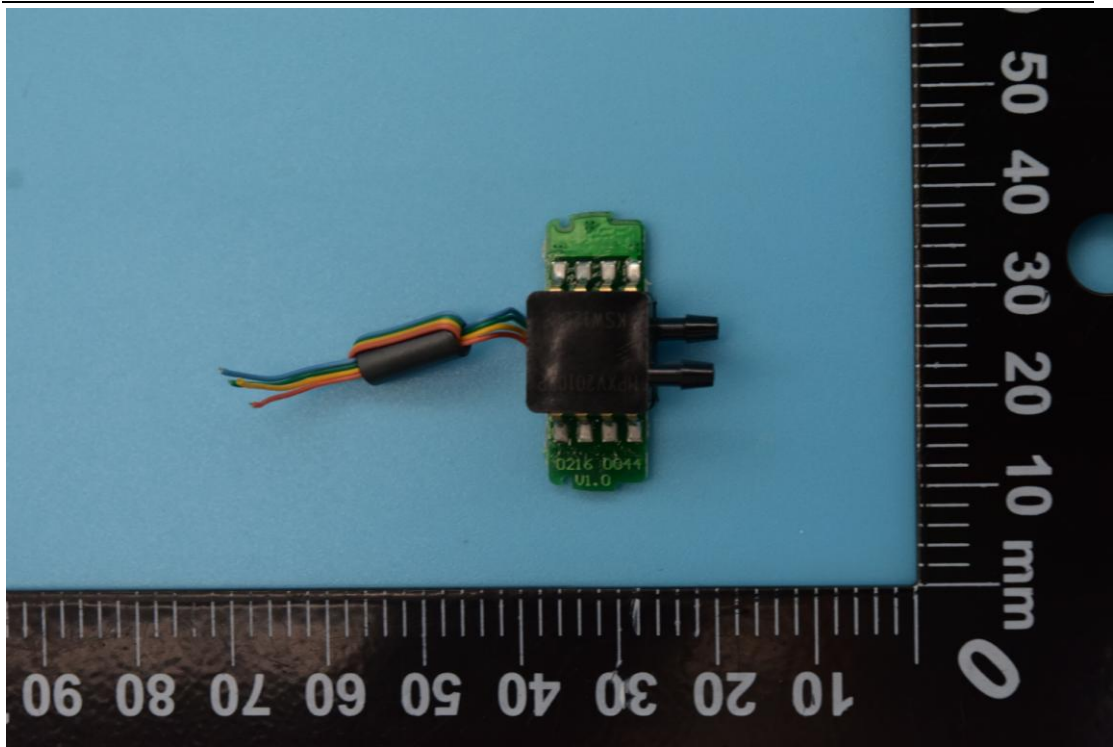

FCC ID: WAF-05601510, MODEL NAME: 0560 1510,

IC: 6127B-05601510

Internal Photos

1. EUT uncover view

2. Antenna view