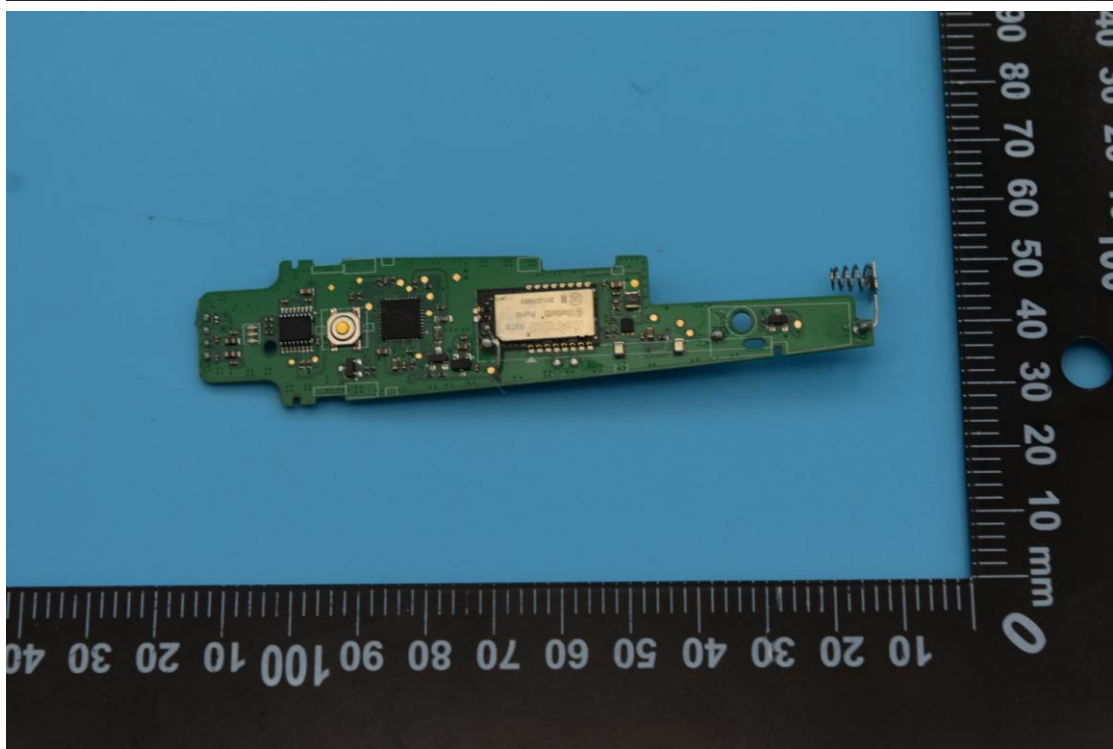

FCC ID: WAF-05601510, MODEL NAME: 0560 1510,

IC: 6127B-05601510

Internal Photos

1. EUT uncover view

2. Antenna view