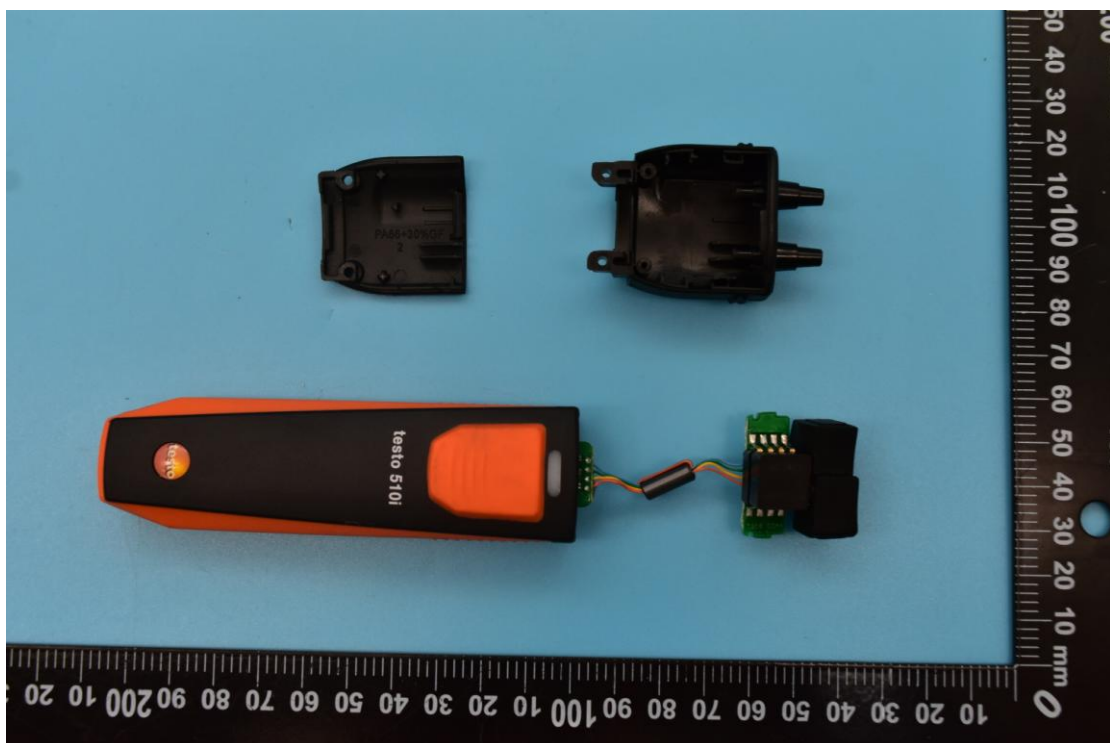

FCC ID: WAF-05601510, MODEL NAME: 0560 1510,

IC: 6127B-05601510

Internal Photos

1. EUT uncover view

2. Antenna view