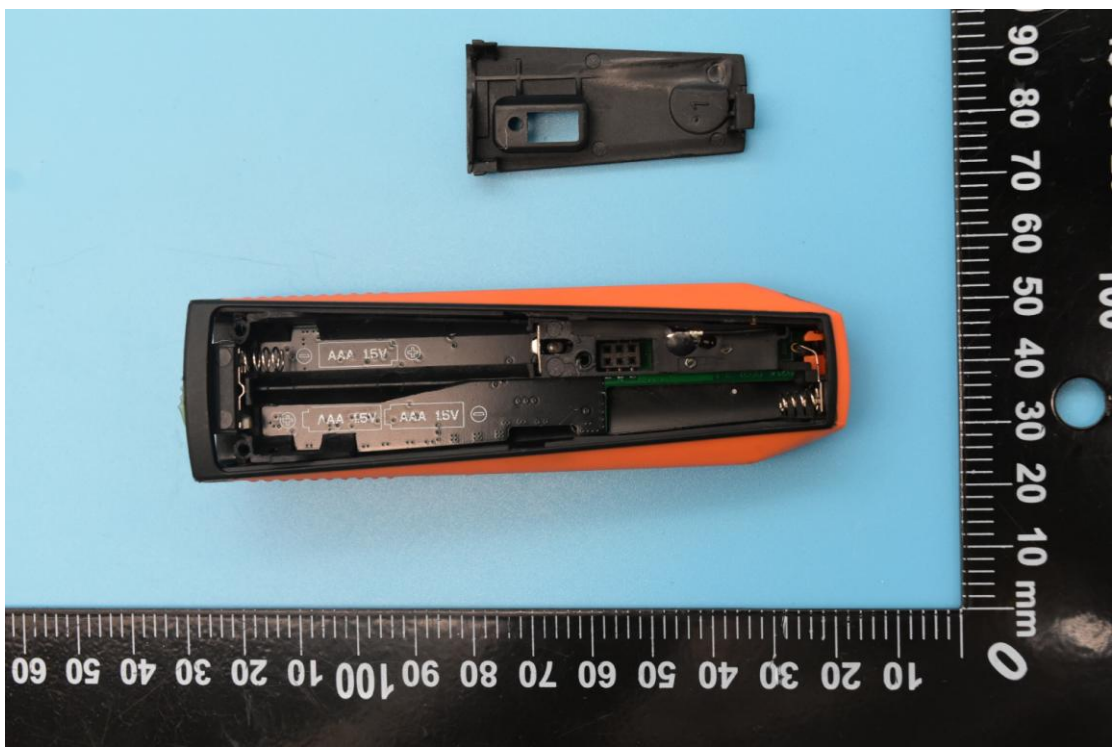

FCC ID: WAF-05601510, MODEL NAME: 0560 1510,

IC: 6127B-05601510

Internal Photos

1. EUT uncover view

2. Antenna view