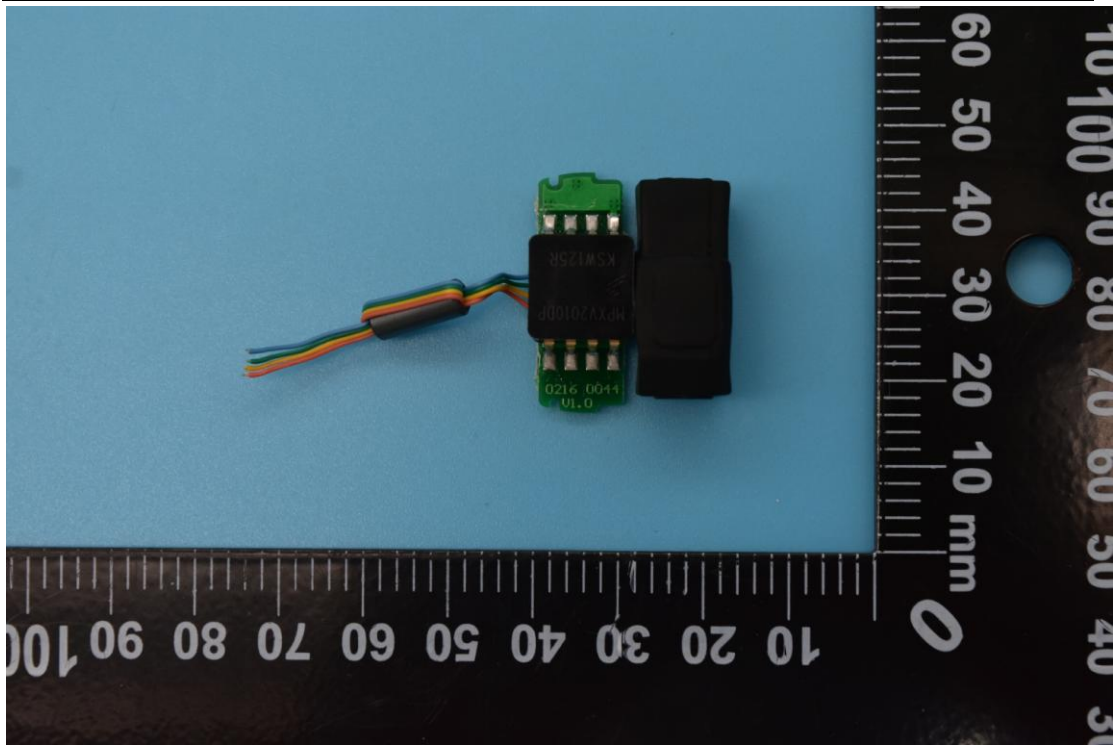

FCC ID: WAF-05601510, MODEL NAME: 0560 1510,

IC: 6127B-05601510

Internal Photos

1. EUT uncover view

2. Antenna view