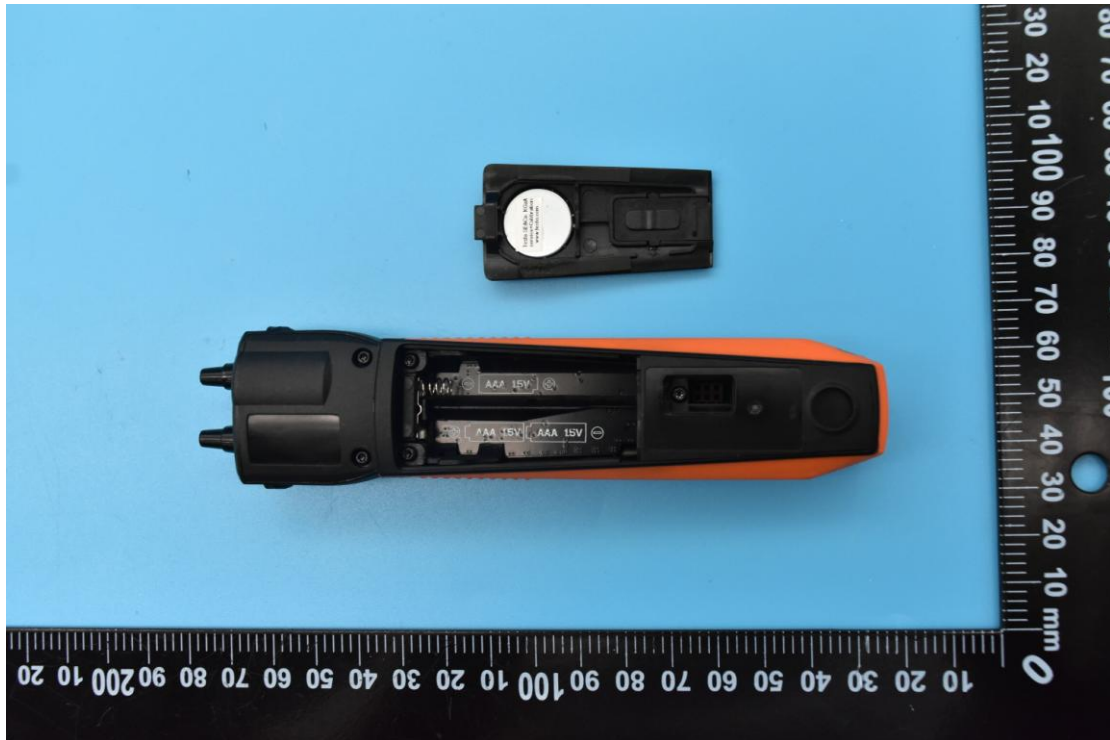

FCC ID: WAF-05601510, MODEL NAME: 0560 1510,

IC: 6127B-05601510

Internal Photos

1. EUT uncover view

2. Antenna view