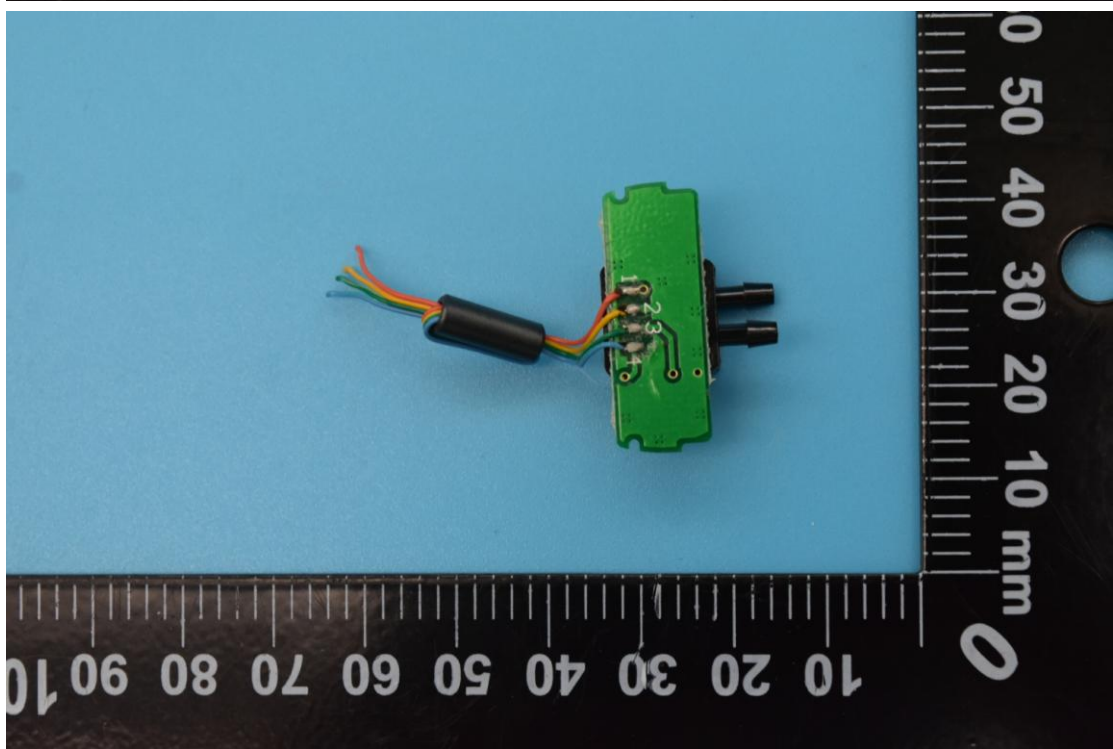

FCC ID: WAF-05601510, MODEL NAME: 0560 1510,

IC: 6127B-05601510

Internal Photos

1. EUT uncover view

2. Antenna view