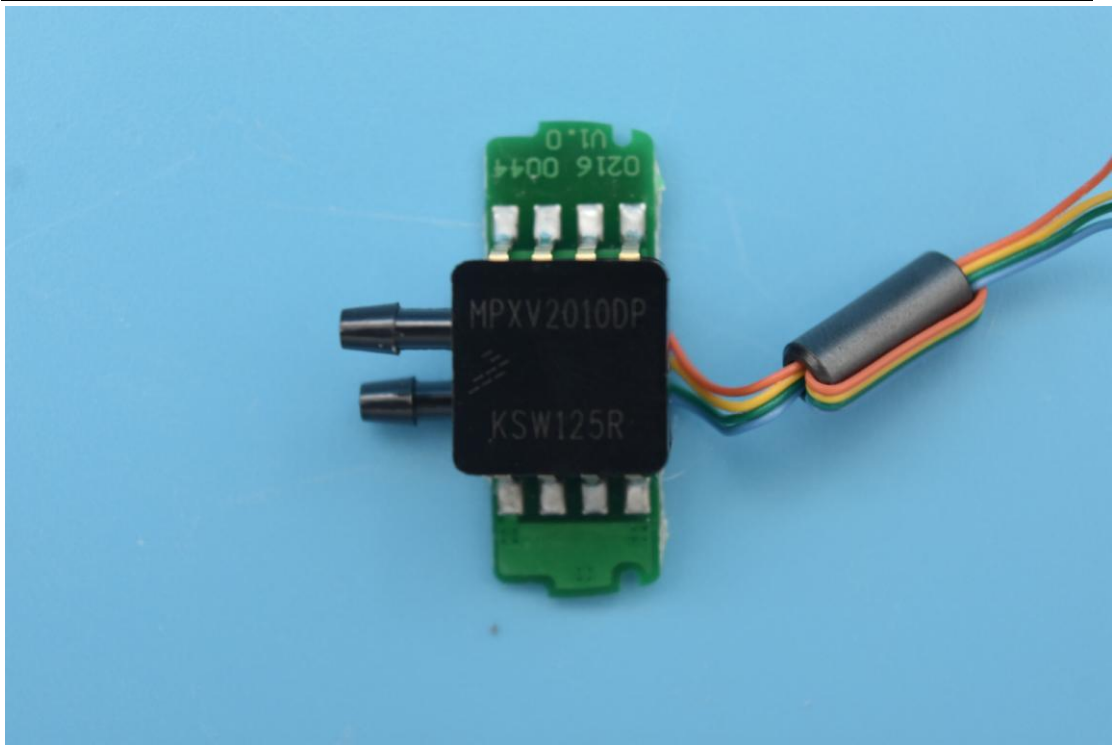

FCC ID: WAF-05601510, MODEL NAME: 0560 1510,

IC: 6127B-05601510

Internal Photos

1. EUT uncover view

2. Antenna view