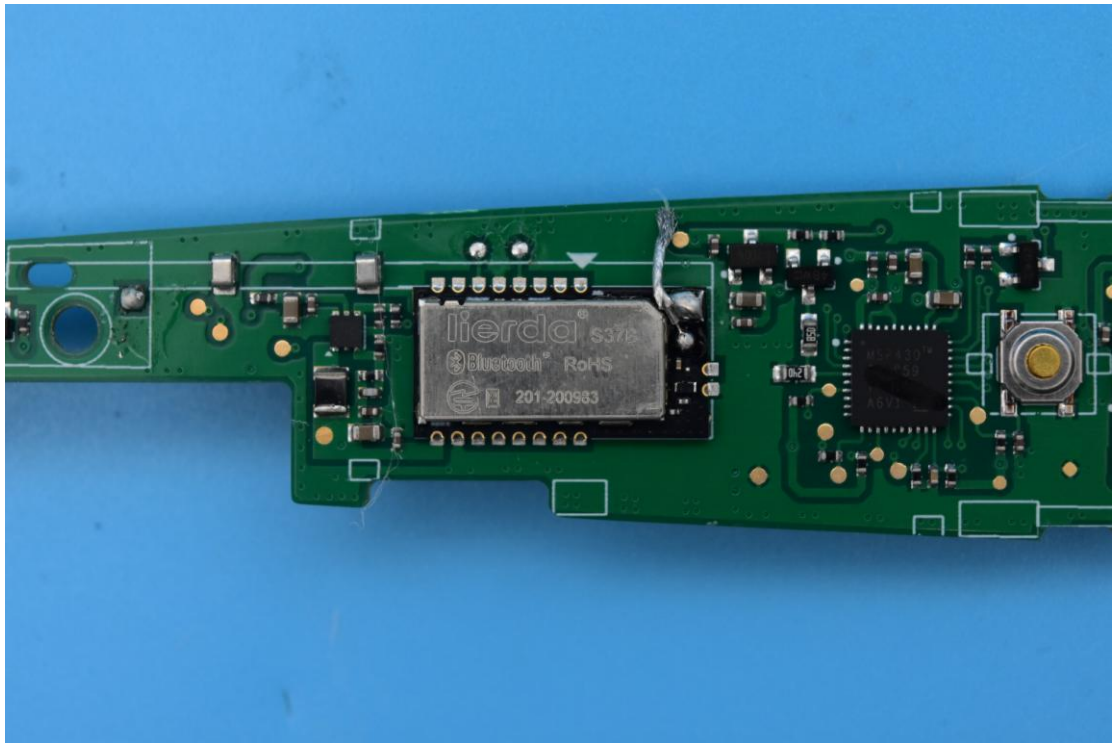

FCC ID: WAF-05601510, MODEL NAME: 0560 1510,

IC: 6127B-05601510

Internal Photos

1. EUT uncover view

2. Antenna view