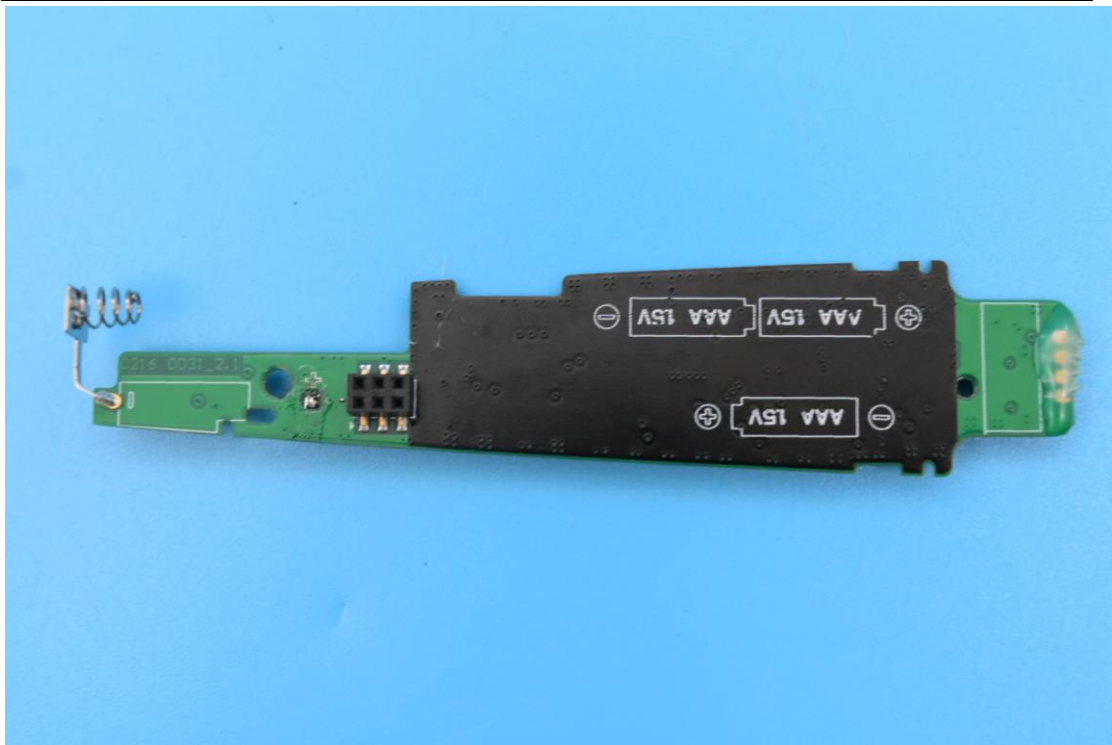

FCC ID: WAF-05601510, MODEL NAME: 0560 1510,

IC: 6127B-05601510

Internal Photos

1. EUT uncover view

2. Antenna view