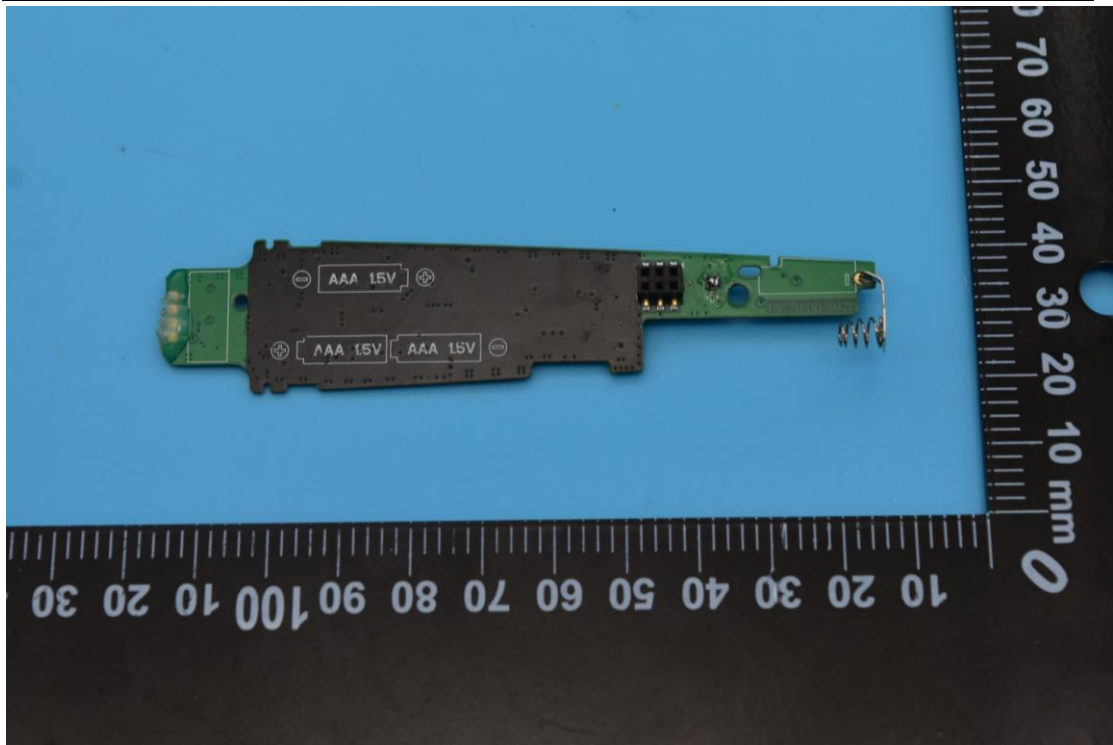

FCC ID: WAF-05601510, MODEL NAME: 0560 1510,

IC: 6127B-05601510

Internal Photos

1. EUT uncover view

2. Antenna view