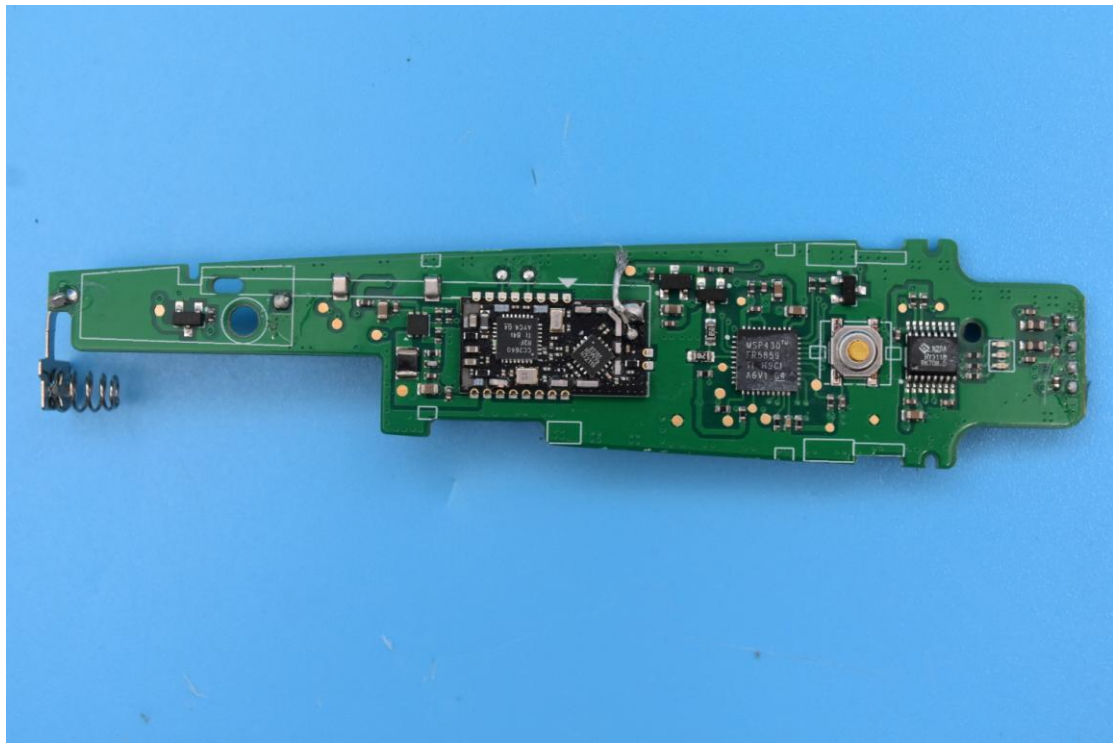

FCC ID: WAF-05601510, MODEL NAME: 0560 1510,

IC: 6127B-05601510

Internal Photos

1. EUT uncover view

2. Antenna view