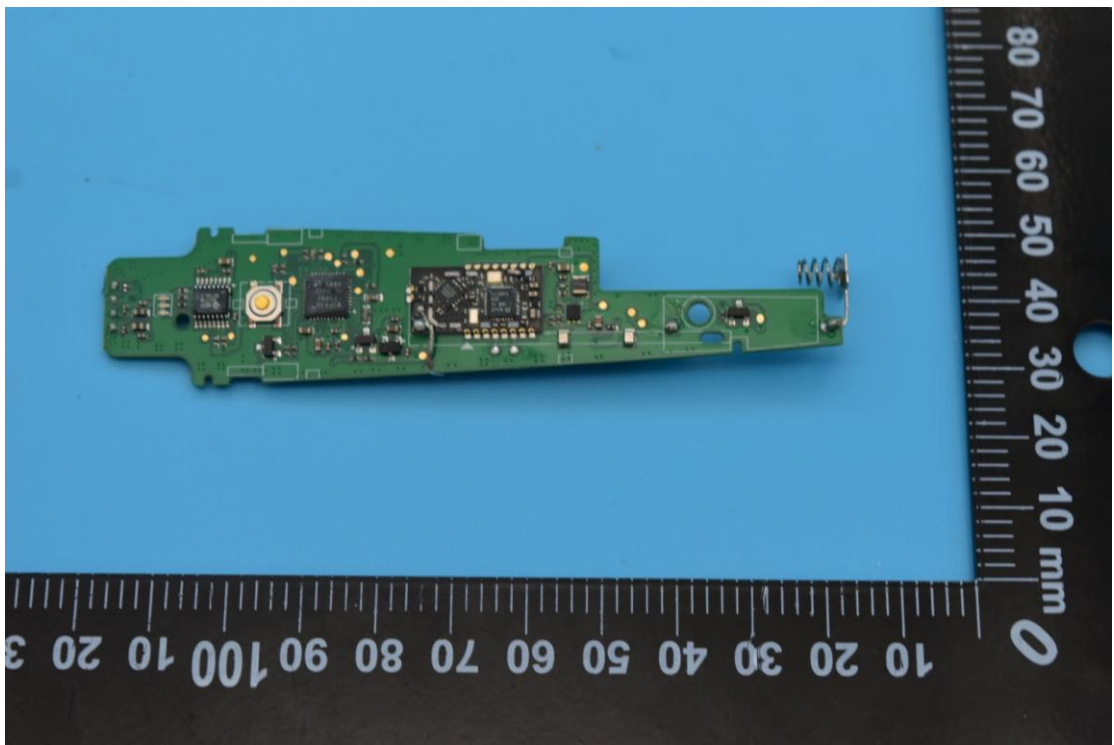

FCC ID: WAF-05601510, MODEL NAME: 0560 1510,

IC: 6127B-05601510

Internal Photos

1. EUT uncover view

2. Antenna view