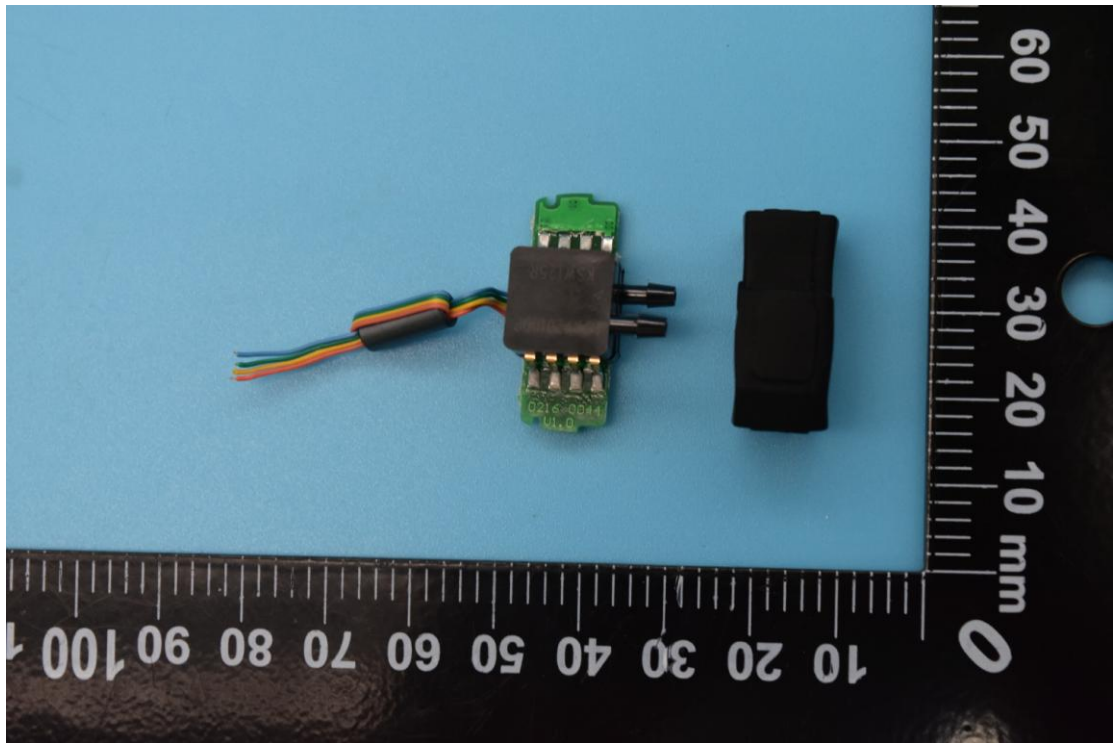

FCC ID: WAF-05601510, MODEL NAME: 0560 1510,

IC: 6127B-05601510

Internal Photos

1. EUT uncover view

2. Antenna view