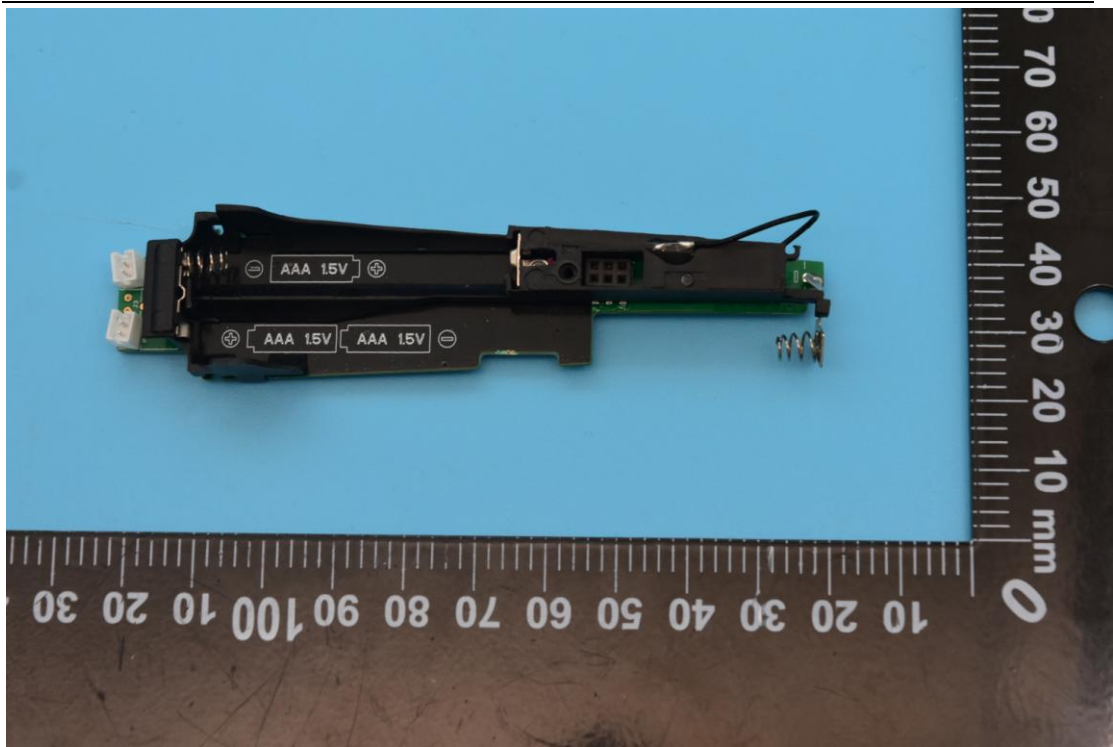

FCC ID: WAF-05601410, MODEL NAME: 0560 1410

IC: 6127B-05601410

Internal Photos

1. EUT uncover view

2. Antenna view