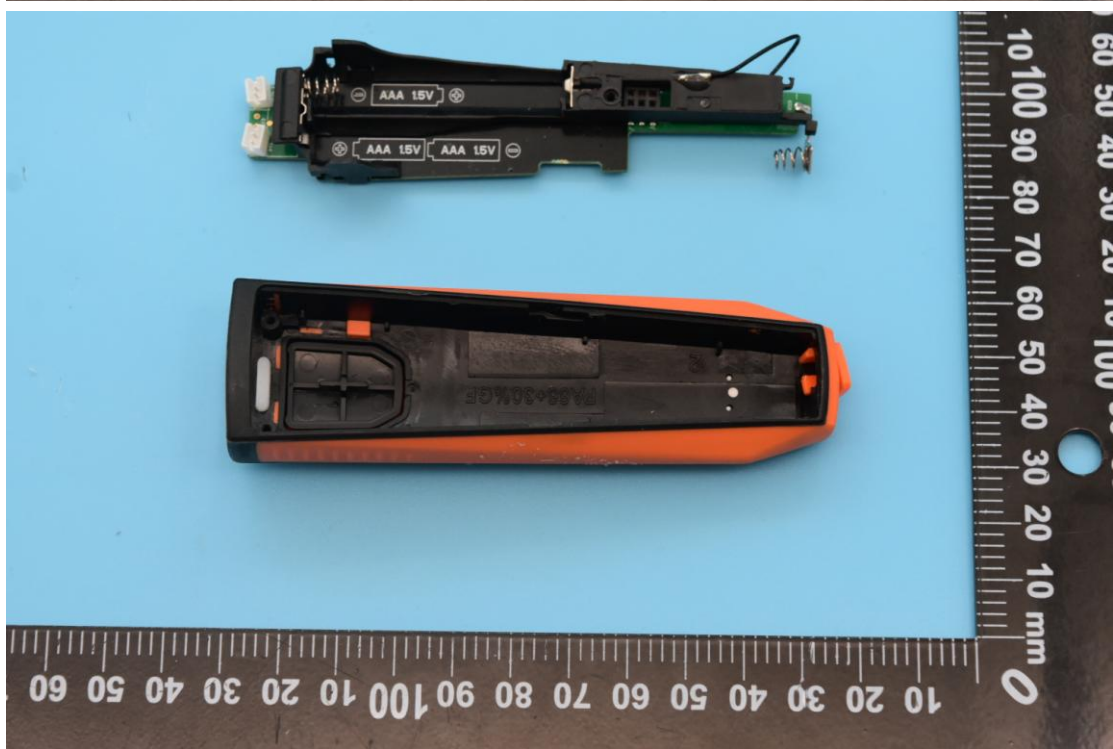

FCC ID: WAF-05601410, MODEL NAME: 0560 1410

IC: 6127B-05601410

Internal Photos

1. EUT uncover view

2. Antenna view