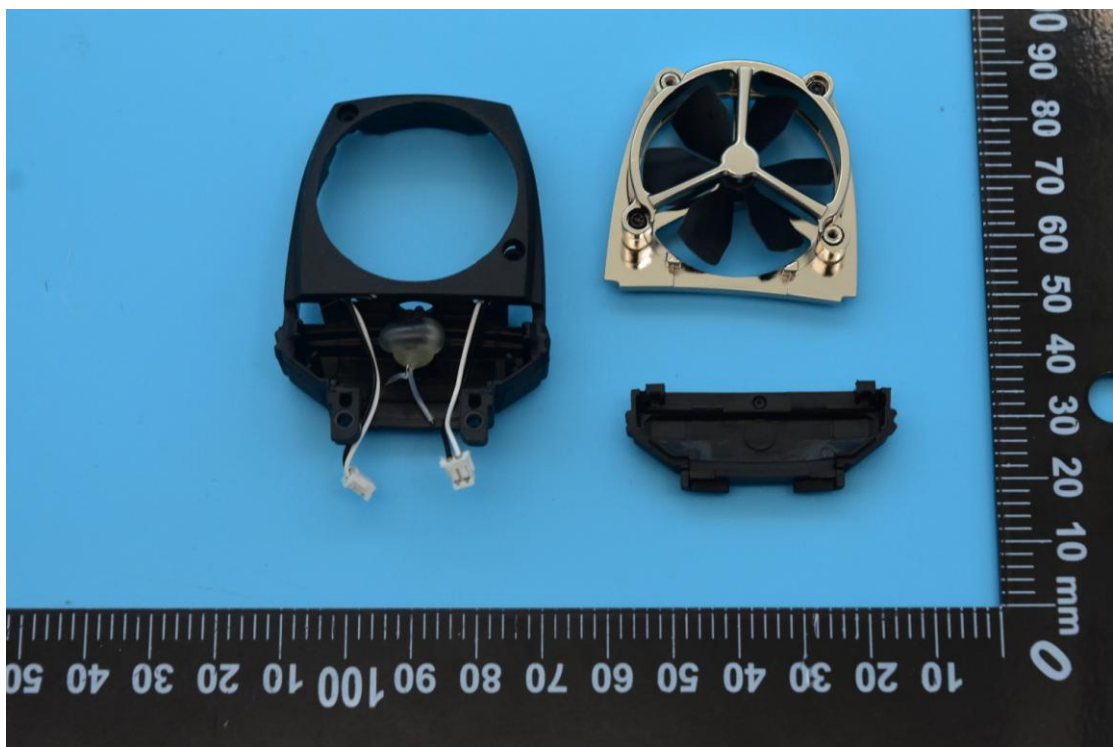

FCC ID: WAF-05601410, MODEL NAME: 0560 1410

IC: 6127B-05601410

Internal Photos

1. EUT uncover view

2. Antenna view