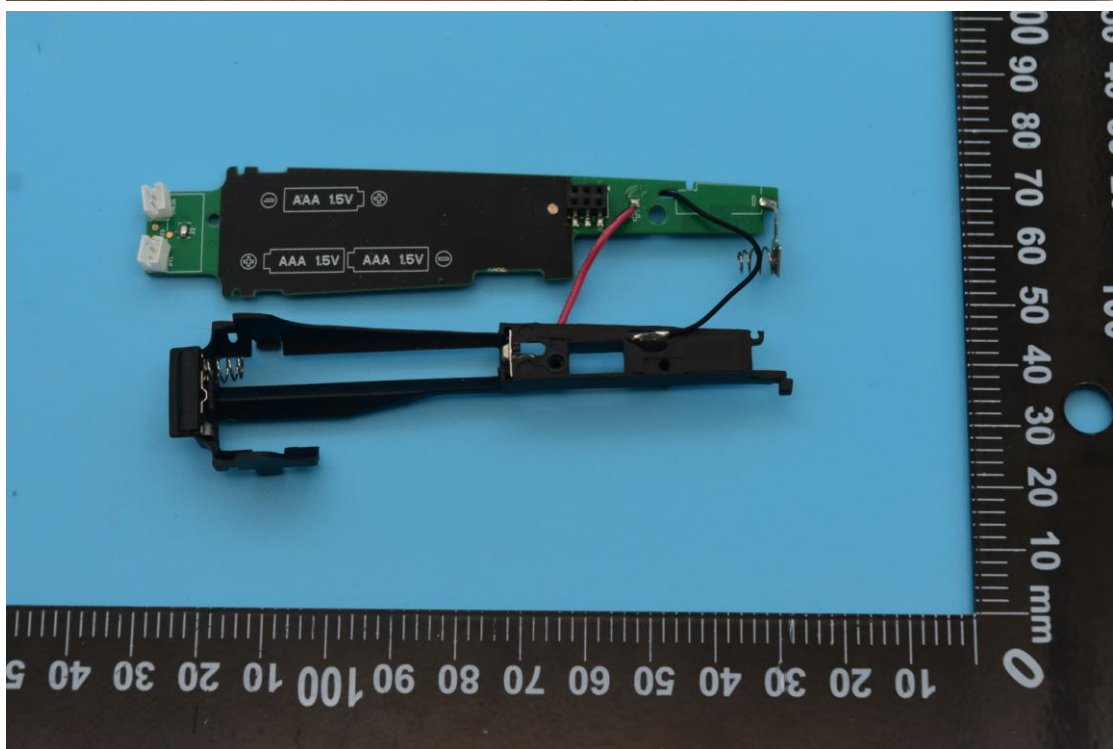

FCC ID: WAF-05601410, MODEL NAME: 0560 1410

IC: 6127B-05601410

Internal Photos

1. EUT uncover view

2. Antenna view