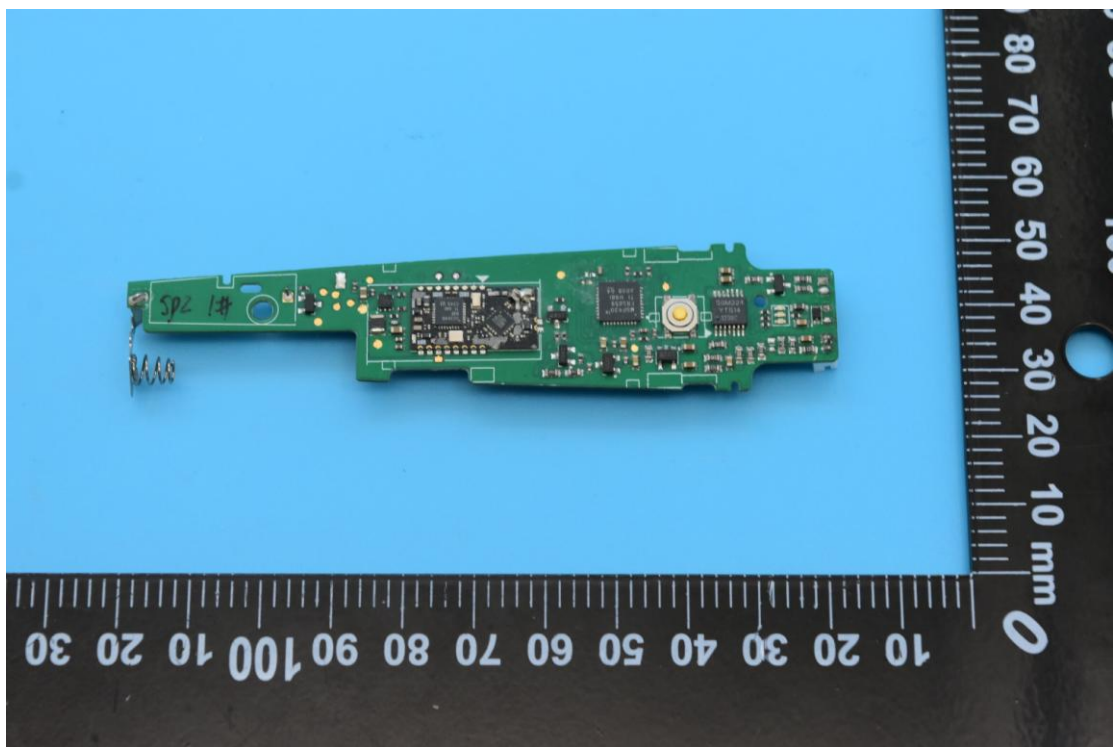

FCC ID: WAF-05601410, MODEL NAME: 0560 1410

IC: 6127B-05601410

Internal Photos

1. EUT uncover view

2. Antenna view