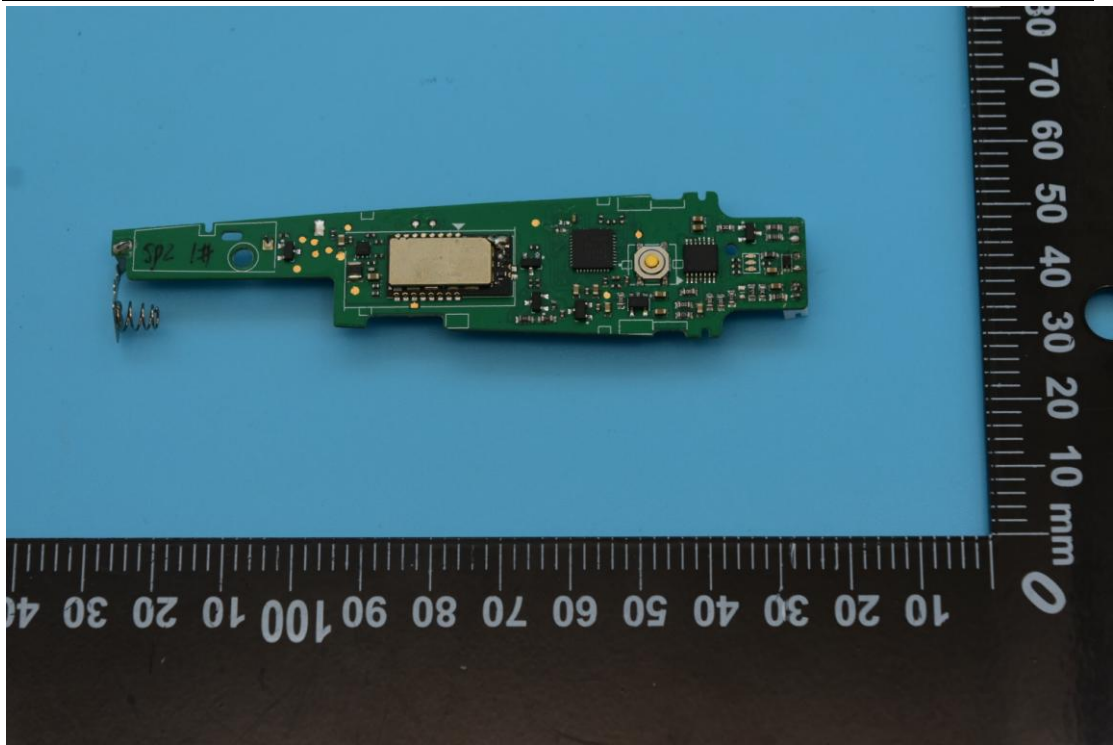

FCC ID: WAF-05601410, MODEL NAME: 0560 1410

IC: 6127B-05601410

Internal Photos

1. EUT uncover view

2. Antenna view