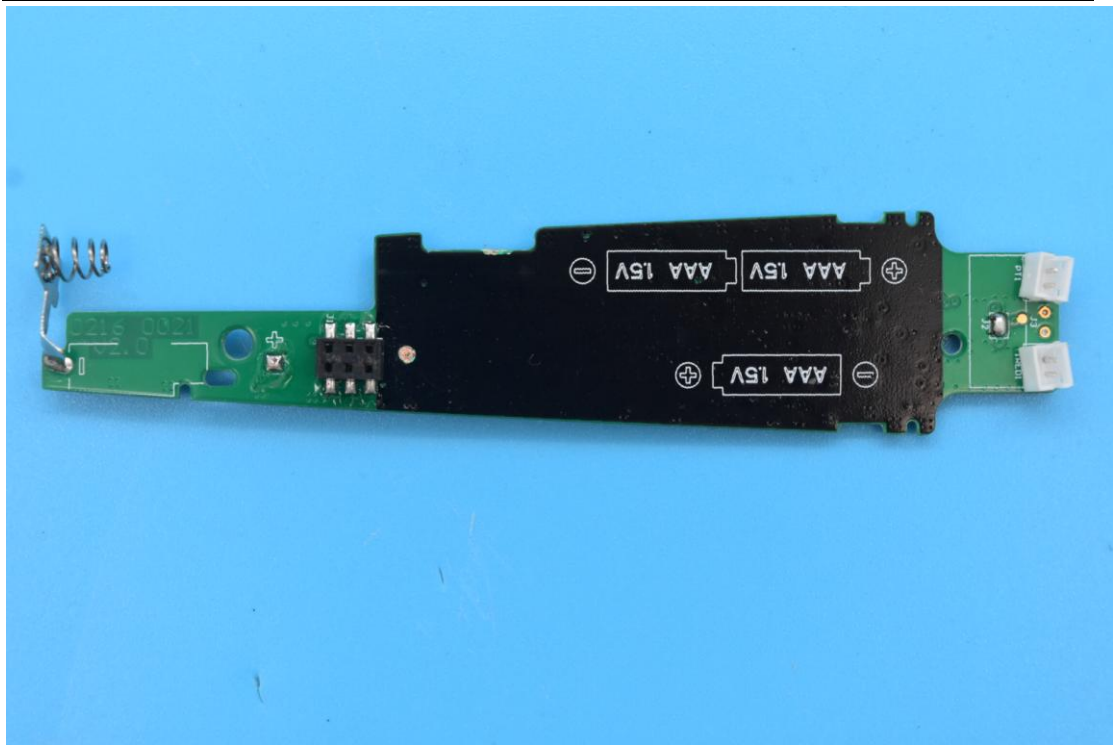

FCC ID: WAF-05601410, MODEL NAME: 0560 1410

IC: 6127B-05601410

Internal Photos

1. EUT uncover view

2. Antenna view