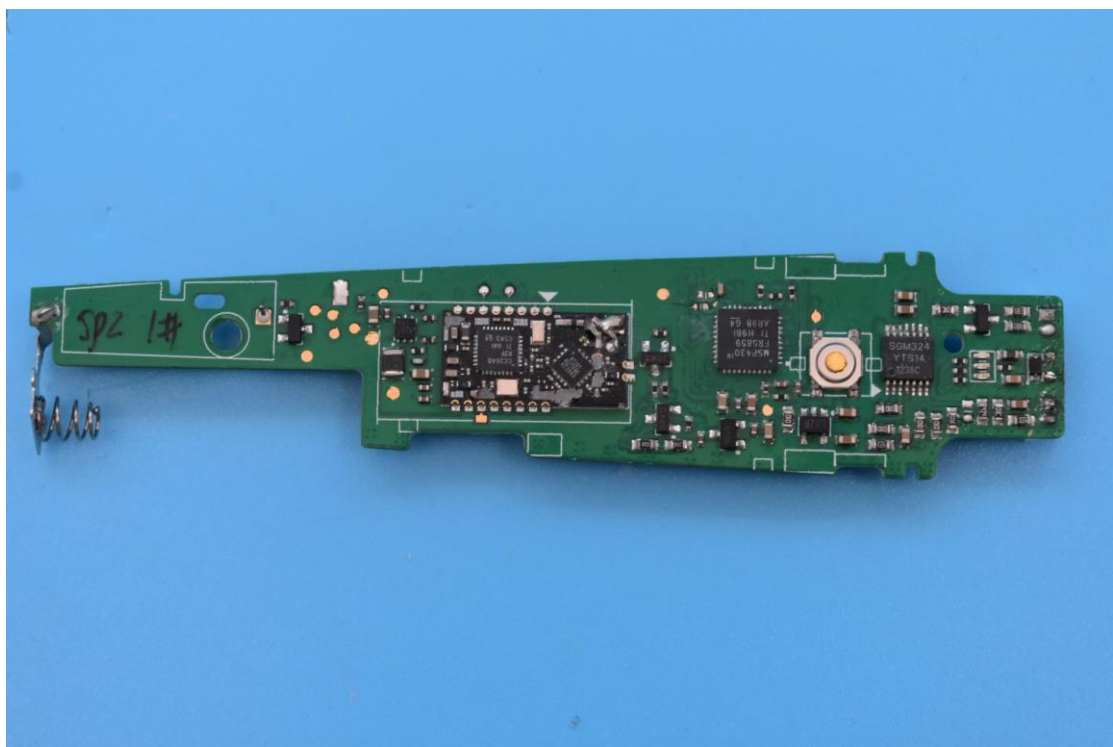

FCC ID: WAF-05601410, MODEL NAME: 0560 1410

IC: 6127B-05601410

Internal Photos

1. EUT uncover view

2. Antenna view