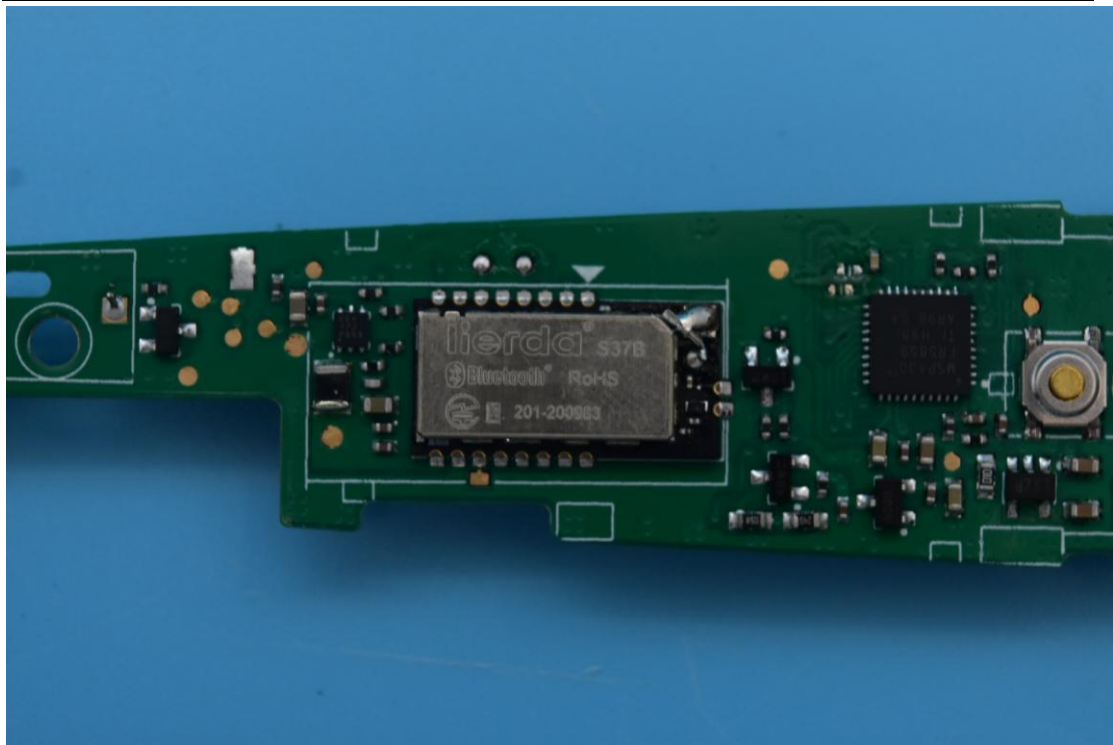

FCC ID: WAF-05601410, MODEL NAME: 0560 1410

IC: 6127B-05601410

Internal Photos

1. EUT uncover view

2. Antenna view