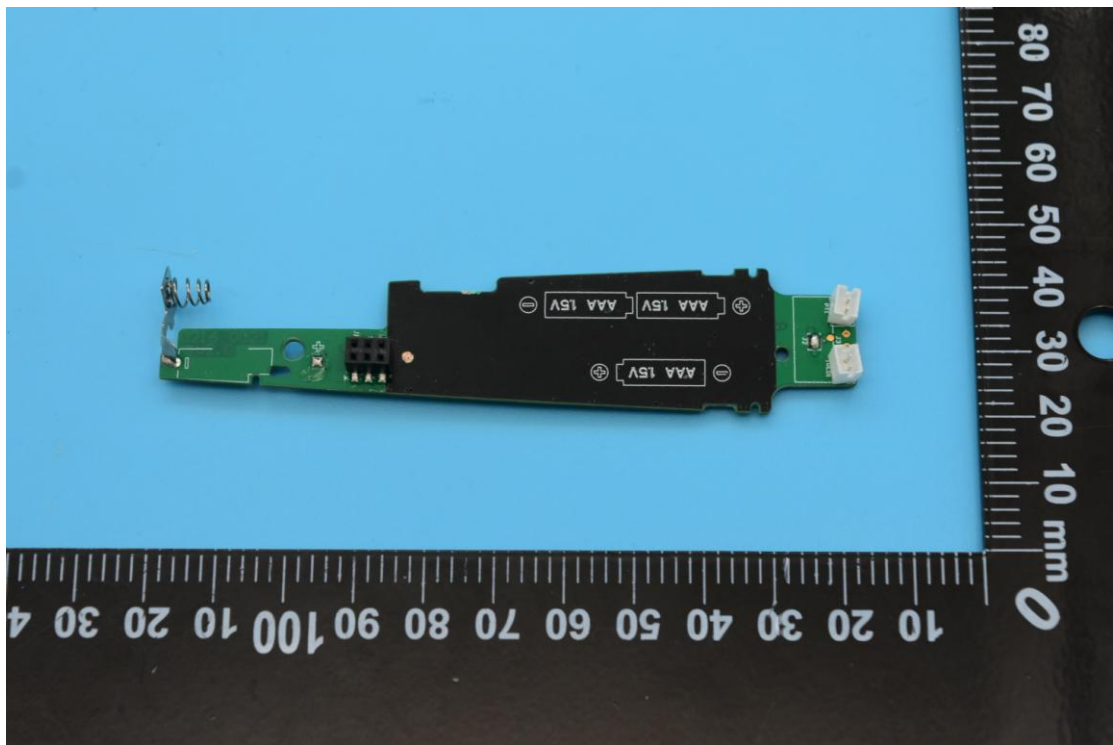

FCC ID: WAF-05601410, MODEL NAME: 0560 1410

IC: 6127B-05601410

Internal Photos

1. EUT uncover view

2. Antenna view