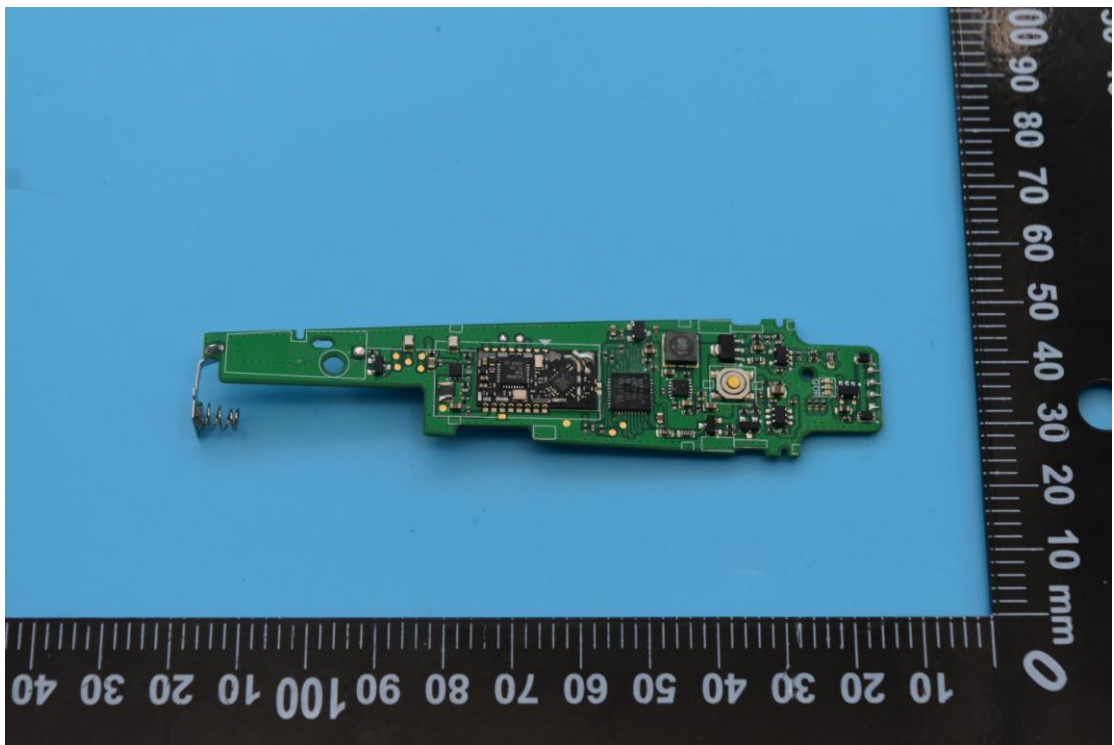

FCC ID: WAF-05601405, MODEL NAME: 0560 1405,

IC: 6127B-05601405

Internal Photos

1. EUT uncover view

2. Antenna view