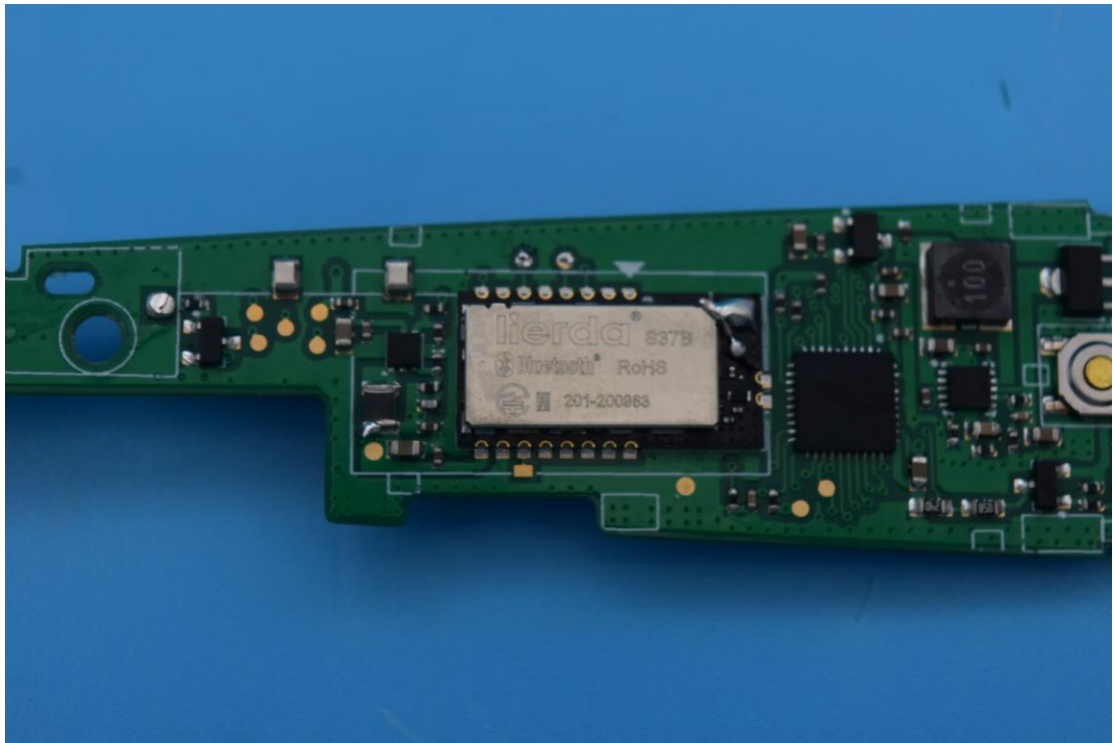

FCC ID: WAF-05601405, MODEL NAME: 0560 1405,

IC: 6127B-05601405

Internal Photos

1. EUT uncover view

2. Antenna view