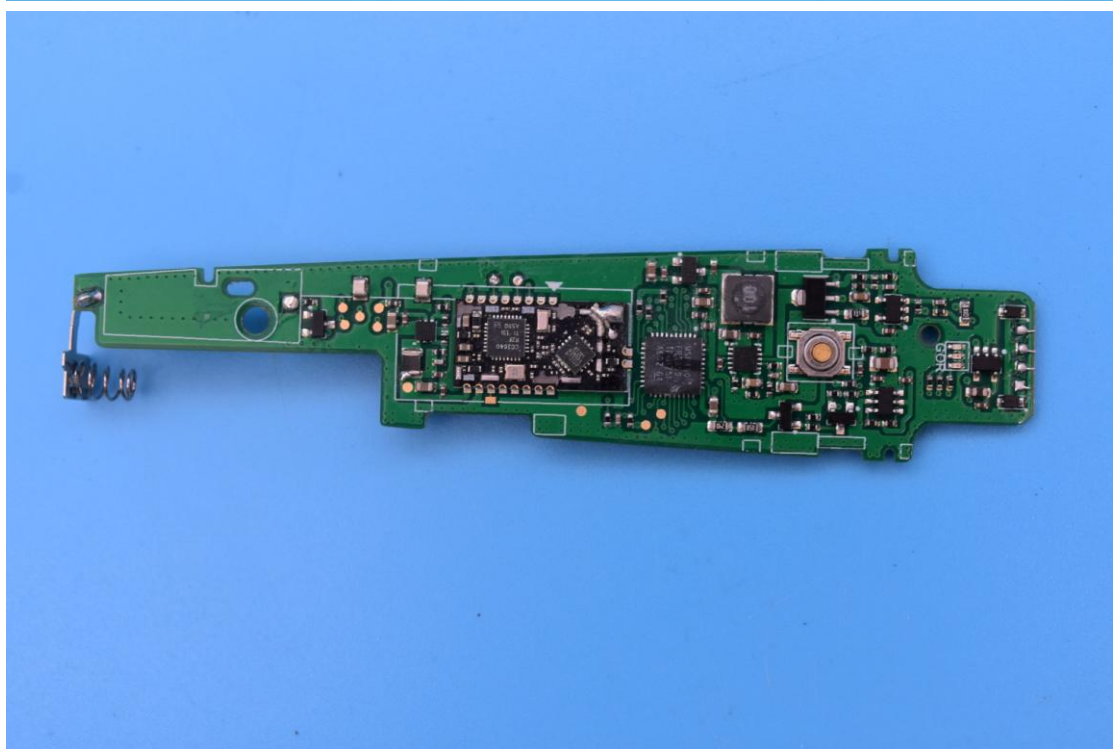

FCC ID: WAF-05601405, MODEL NAME: 0560 1405,

IC: 6127B-05601405

Internal Photos

1. EUT uncover view

2. Antenna view