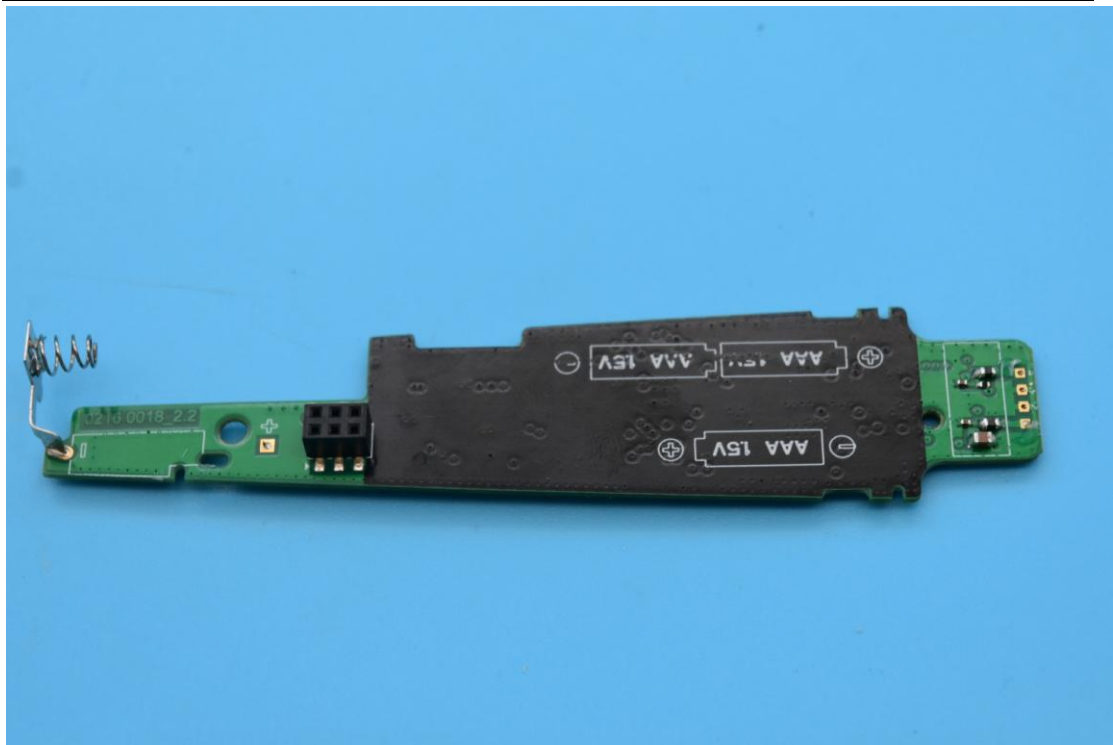

FCC ID: WAF-05601405, MODEL NAME: 0560 1405,

IC: 6127B-05601405

Internal Photos

1. EUT uncover view

2. Antenna view