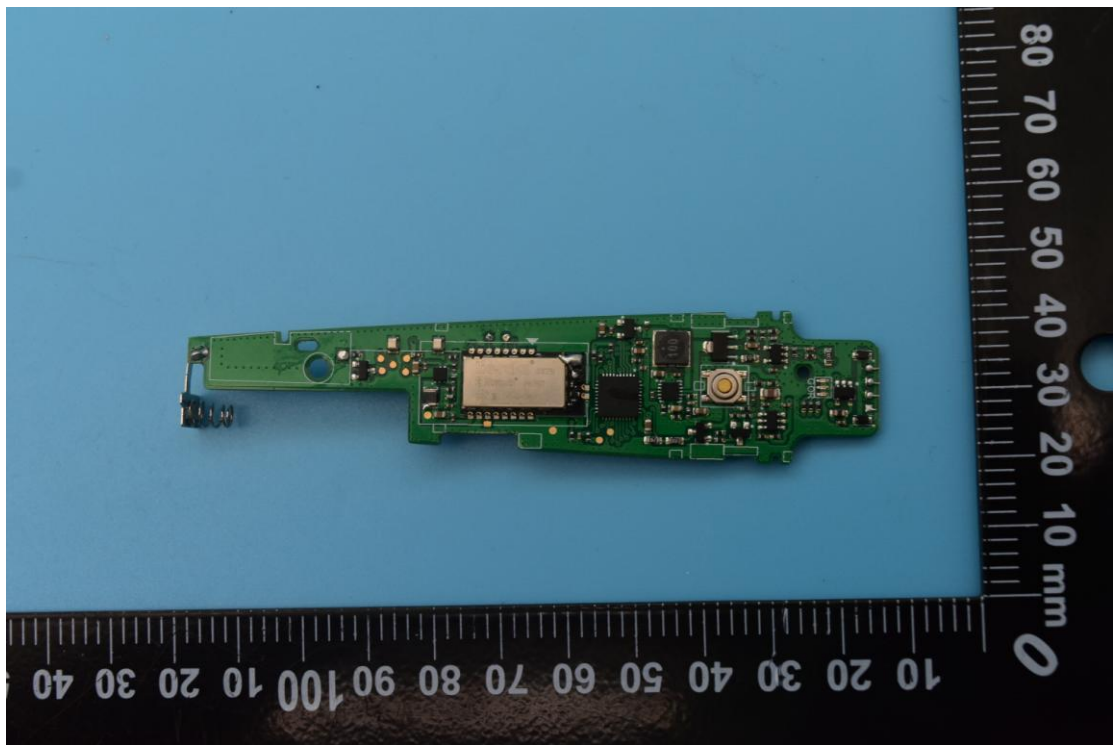

FCC ID: WAF-05601405, MODEL NAME: 0560 1405,

IC: 6127B-05601405

Internal Photos

1. EUT uncover view

2. Antenna view