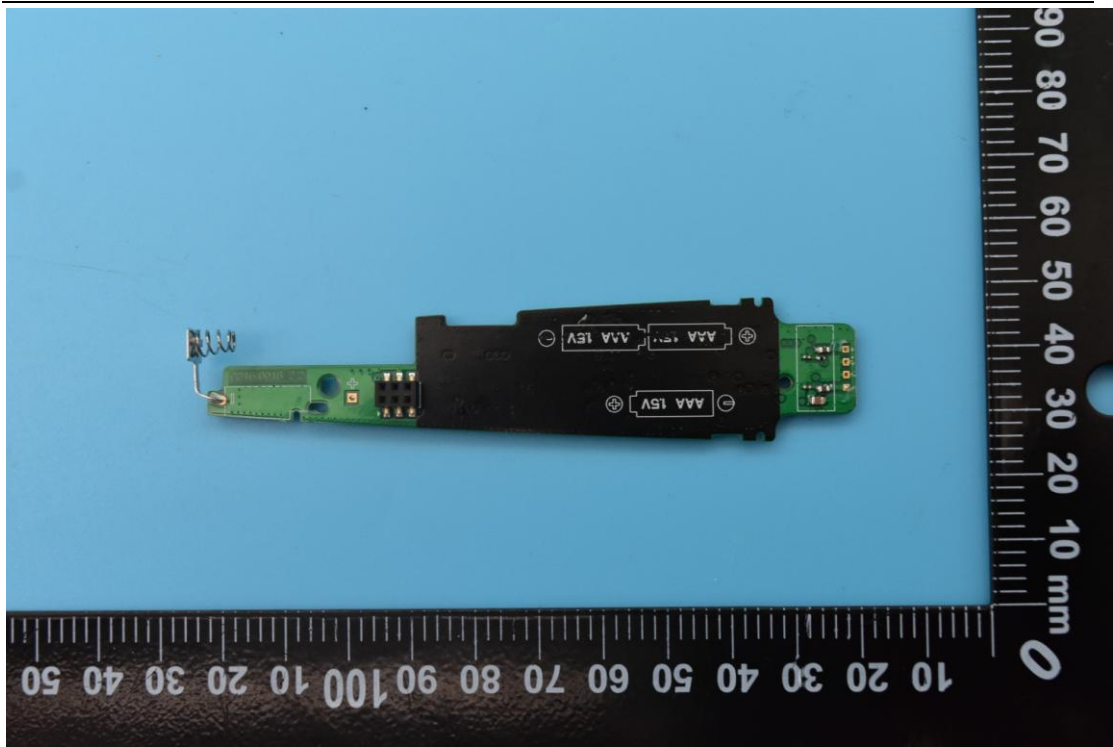

FCC ID: WAF-05601405, MODEL NAME: 0560 1405,

IC: 6127B-05601405

Internal Photos

1. EUT uncover view

2. Antenna view