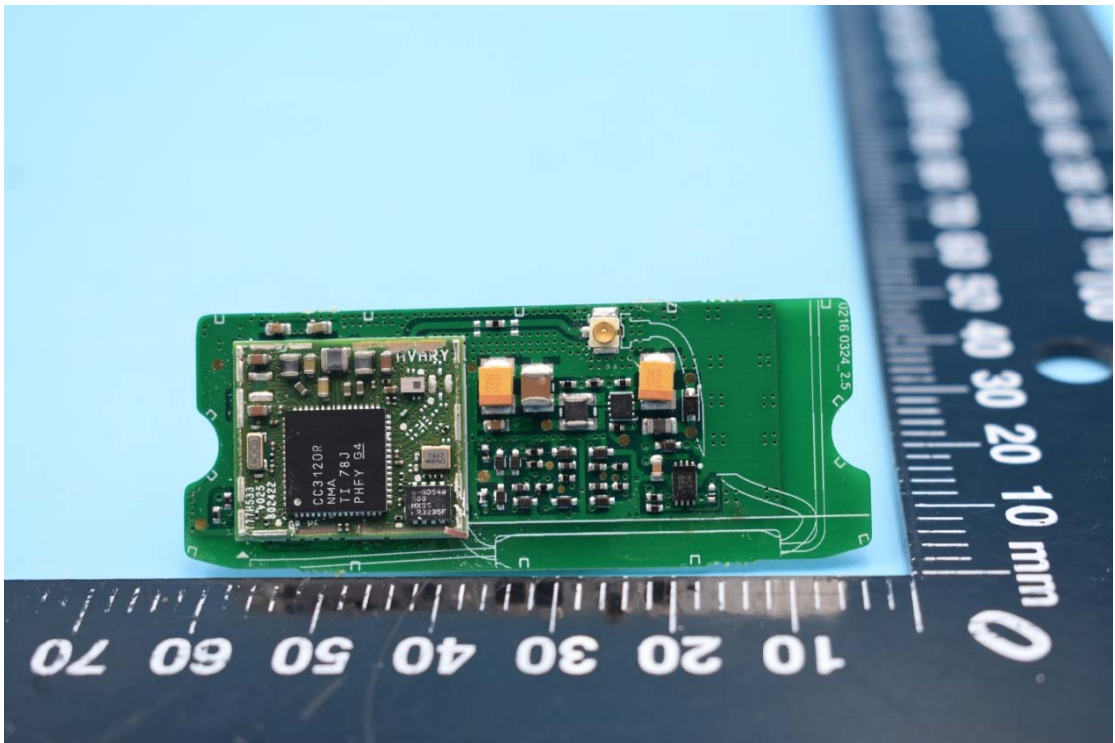

FCC ID:WAF-05549320

Internal Photos

1. EUT uncover view

2. Antenna view