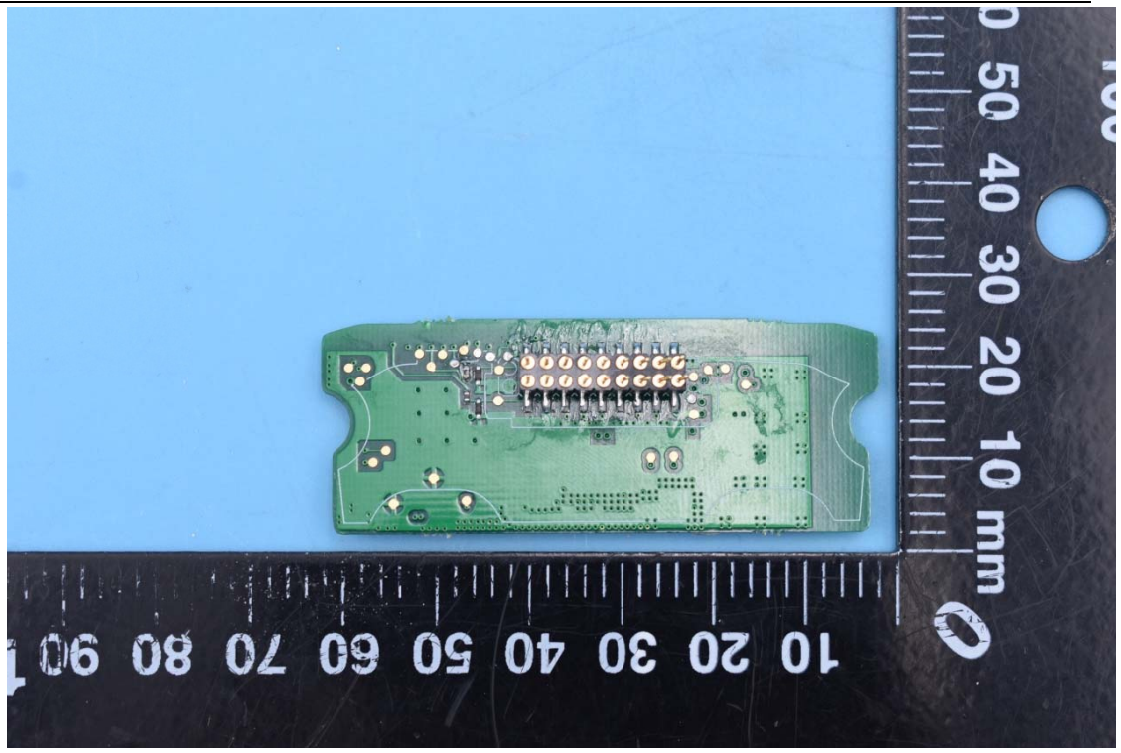

FCC ID:WAF-05549320

Internal Photos

1. EUT uncover view

2. Antenna view