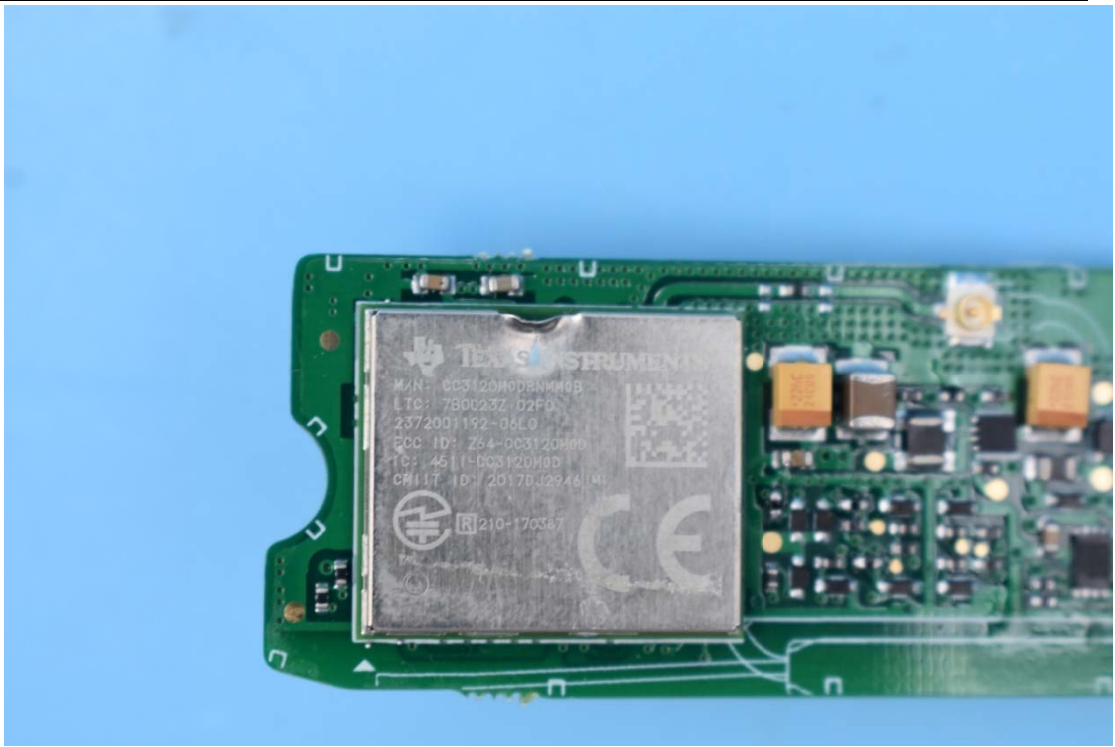

FCC ID:WAF-05549320

Internal Photos

1. EUT uncover view

2. Antenna view