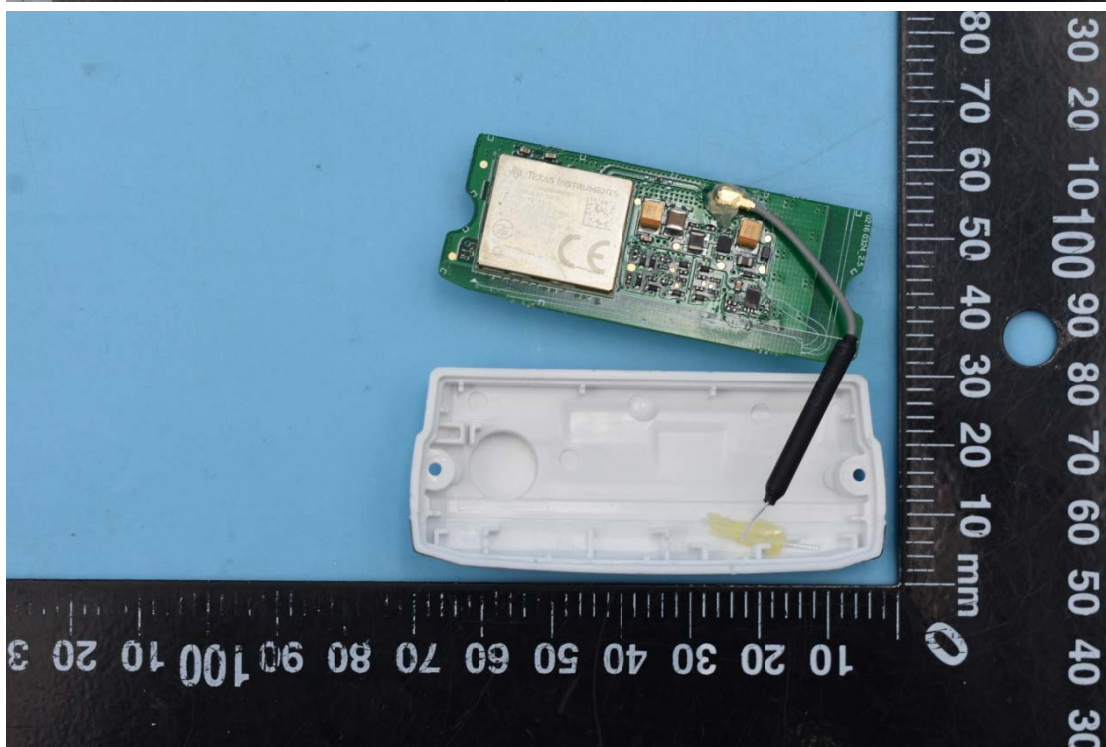

FCC ID:WAF-05549320

Internal Photos

1. EUT uncover view

2. Antenna view