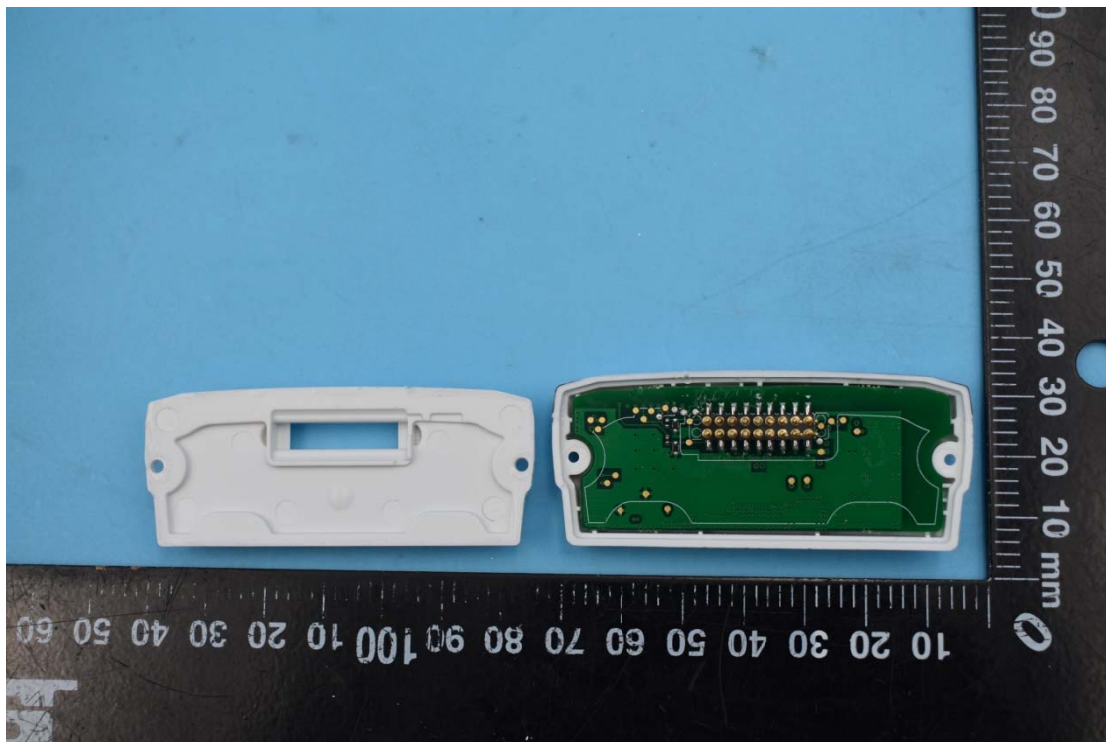

FCC ID:WAF-05549320

Internal Photos

1. EUT uncover view

2. Antenna view