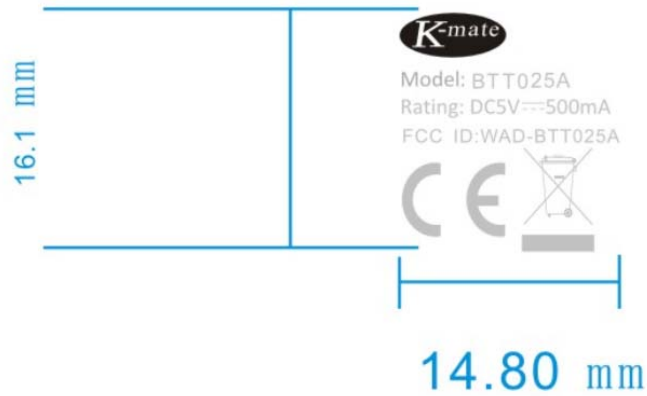

EXHIBIT A - FCC ID LABELING AND LOCATION

FCC ID Label

Proposed FCC ID Label Location

Label Here

The label shown shall be permanently affixed at a conspicuous location on the device and be readily visible to the user at the time purchase (Labeling requirements per 2.925)