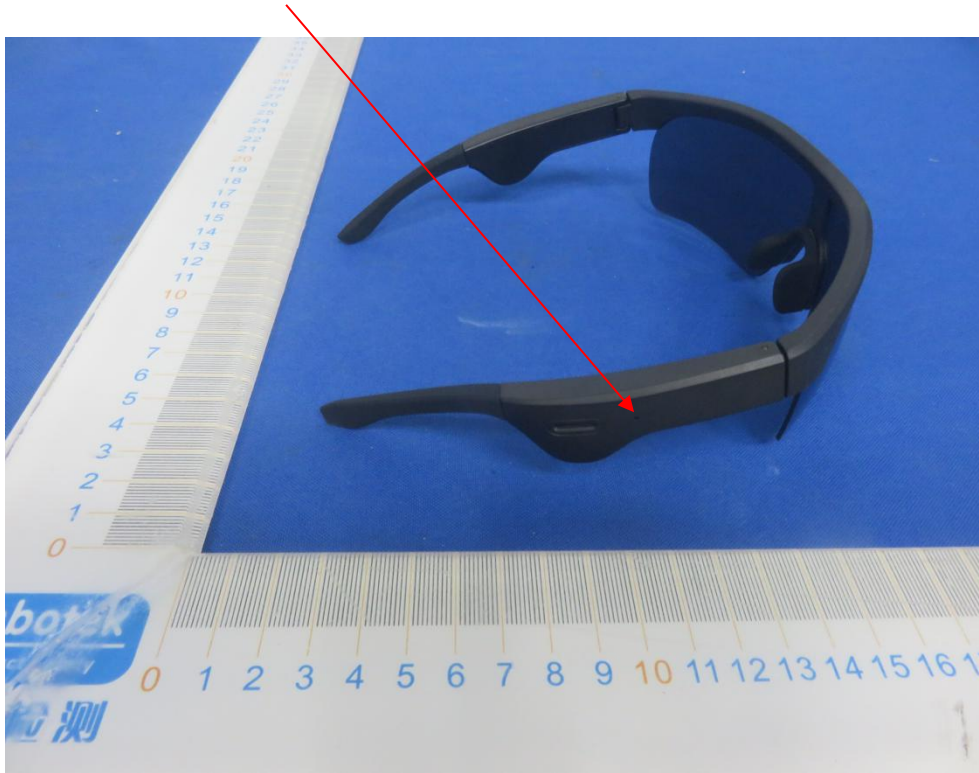

Label Location On EUT

Label

FCC ID: WADBTH188Q