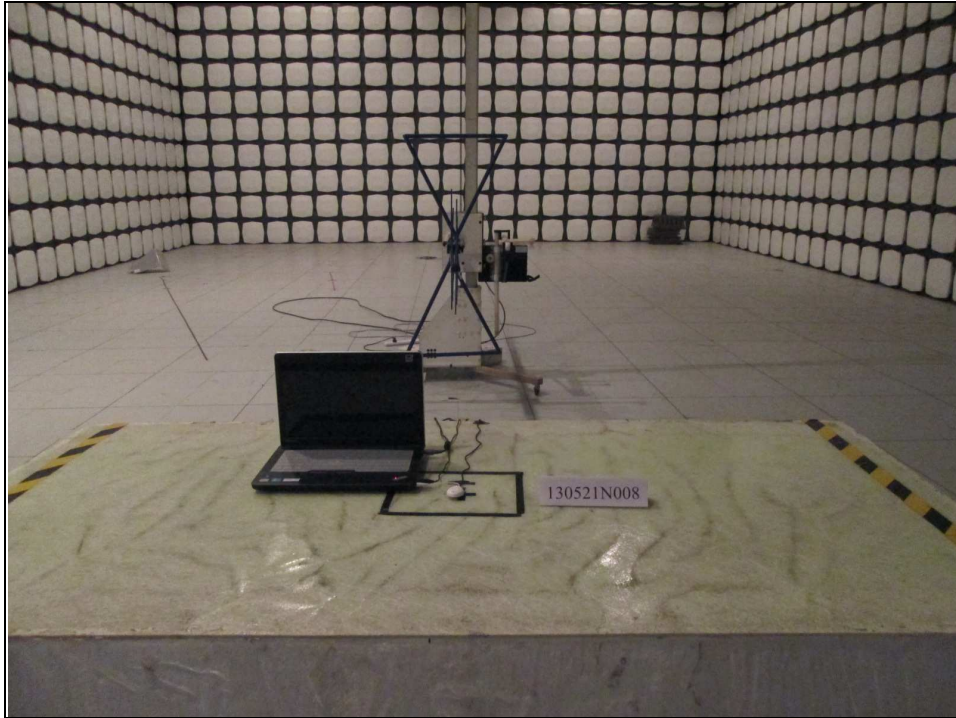

**BUREAU
VERITAS**

Test Report No.: RF130521N008

SET-UP FOR CONDUCTED EMISSION TEST

**BUREAU
VERITAS**

Test Report No.: RF130521N008

SET-UP FOR RADIATED EMISSION TEST

Frequency Range < 30MHz~1GHz >

Frequency Range < Above 1GHz >