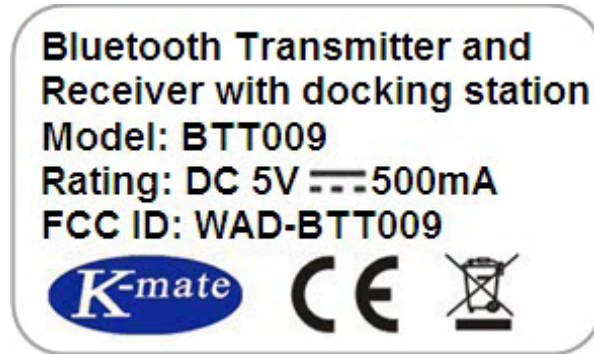

EXHIBIT A - FCC ID LABELING AND LOCATION

FCC ID Label

FCC ID Label Location

The label shown shall be permanently affixed at a conspicuous location on the device and be readily visible to the user at the time purchase (Labeling requirements per 2.925)