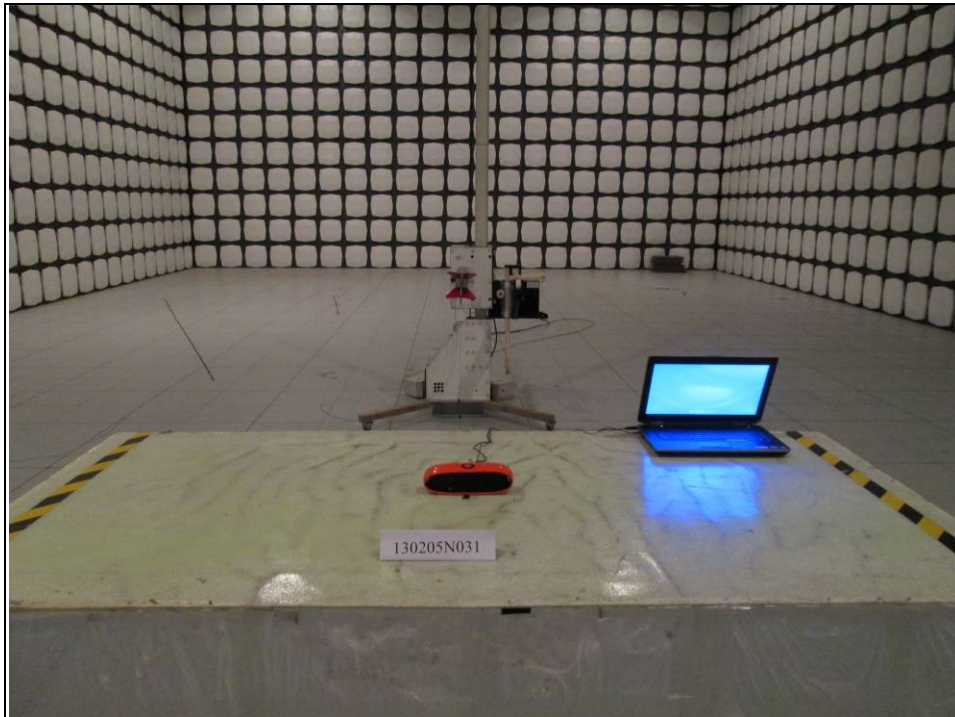

**BUREAU
VERITAS**

Test Report No.: RC130205N031

SET-UP FOR RADIATED EMISSION TEST

Frequency Range < 30MHz~1GHz >

Frequency Range < Above 1GHz >

**BUREAU
VERITAS**

Test Report No.: RC130205N031

SET-UP FOR CONDUCTED EMISSION TEST