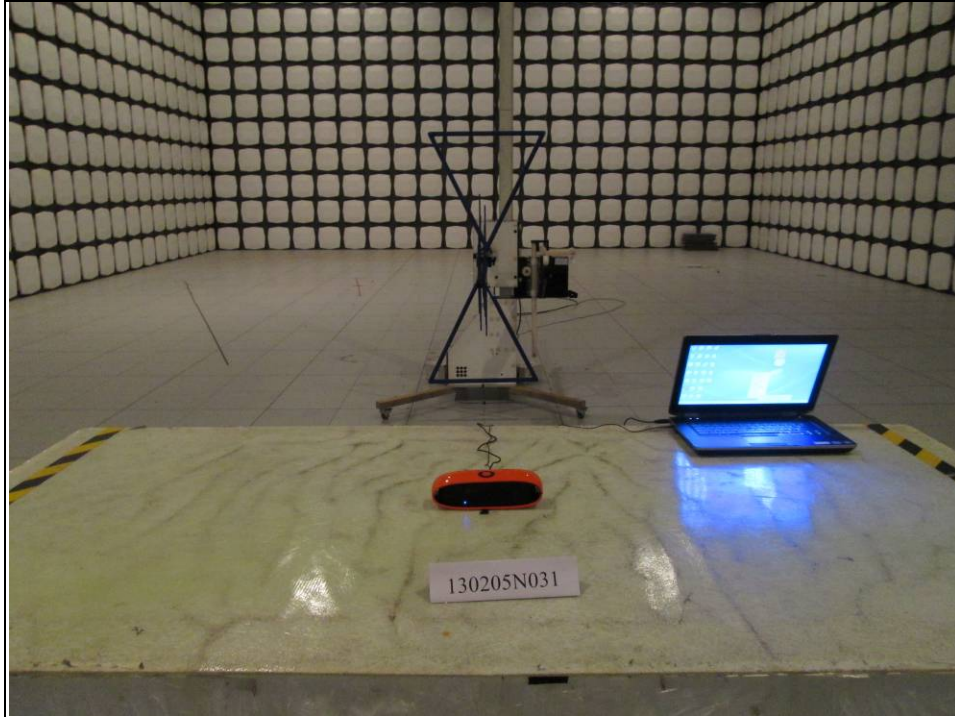

**BUREAU
VERITAS**

Test Report No.: RC130205N031

SET-UP FOR RADIATED EMISSION TEST

Frequency Range < 30MHz~1GHz >

Frequency Range < Above 1GHz >

**BUREAU
VERITAS**

Test Report No.: RC130205N031

SET-UP FOR CONDUCTED EMISSION TEST