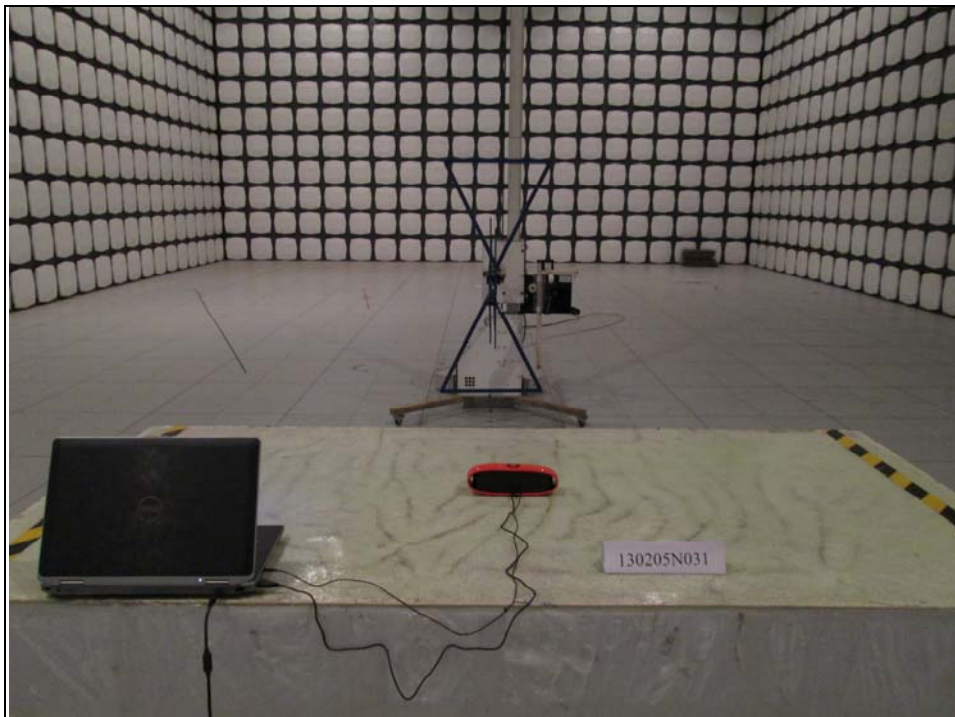

**BUREAU
VERITAS**

Test Report No.: RC130205N031

SET-UP FOR RADIATED EMISSION TEST

Frequency Range < 30MHz~1GHz >

Frequency Range < Above 1GHz >

**BUREAU
VERITAS**

Test Report No.: RC130205N031

SET-UP FOR CONDUCTED EMISSION TEST