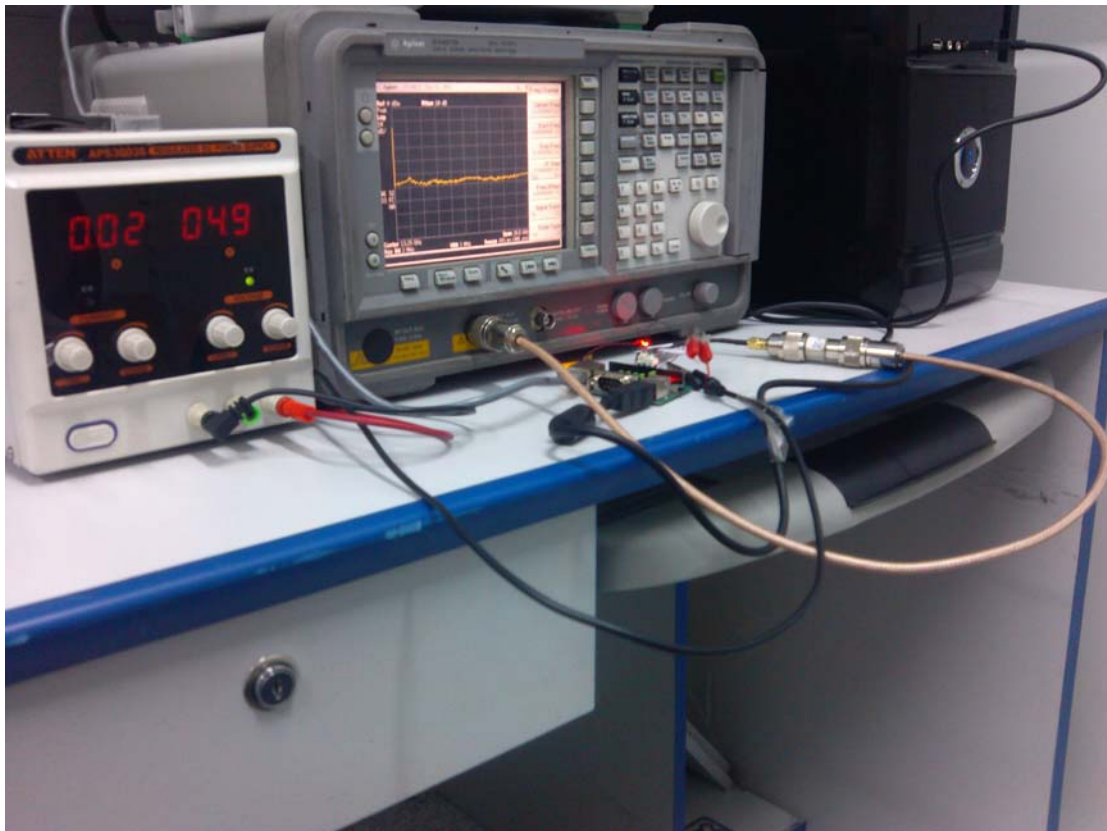

Test Setup Photos

1. Radiated emission (9KHz-30MHz)

2. Radiated emission (30MHz-1GHz)

3. Radiated emission (above 1GHz)

4. Conducted emission antenna's port

5. Conducted emission at Mains port