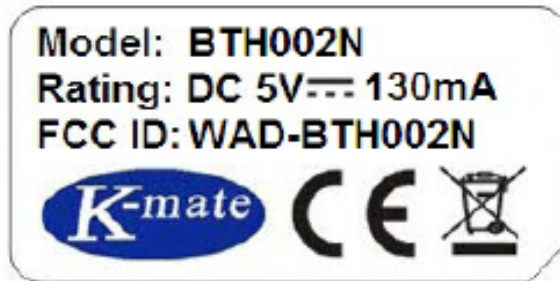

EXHIBIT A - FCC ID LABELING AND LOCATION

FCC ID Label

FCC ID Label Location

Label Here

The label shown shall be permanently affixed at a conspicuous location on the device and be readily visible to the user at the time purchase (Labeling requirements per 2.925)