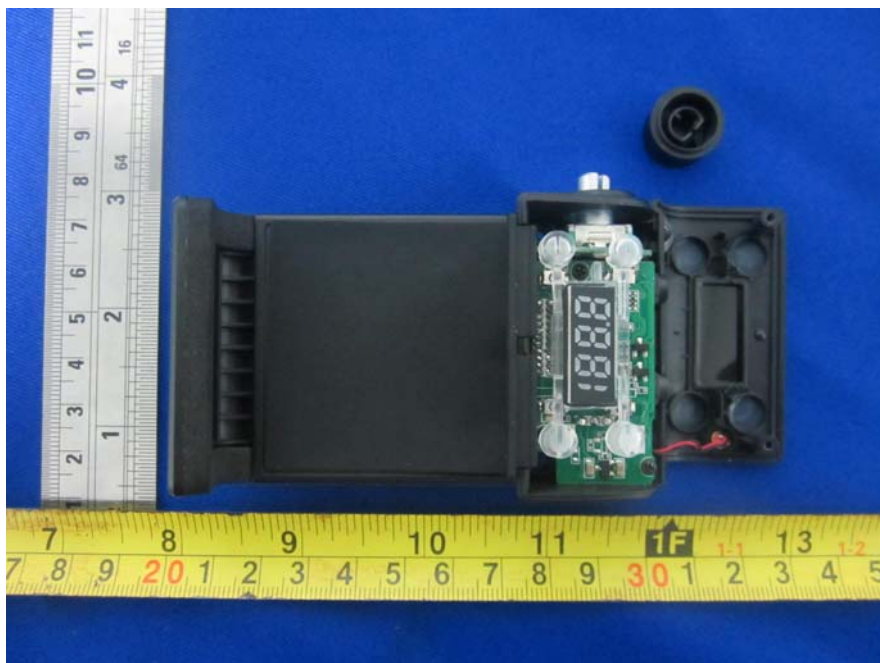

EXHIBIT C - EUT INTERNAL PHOTOGRAPHS

EUT –Cigarette adaptor off View

EUT – Top Cover Off View

EUT –Flexible holder Cover Off View

EUT – LED Board Top View

EUT –LED Board Bottom View

EUT –Knob Board Top View

EUT –Knob Board Bottom View

EUT –Main Board Top View

EUT –Main Board Bottom View

EUT –FM Antenna View

EUT -BT Antenna View