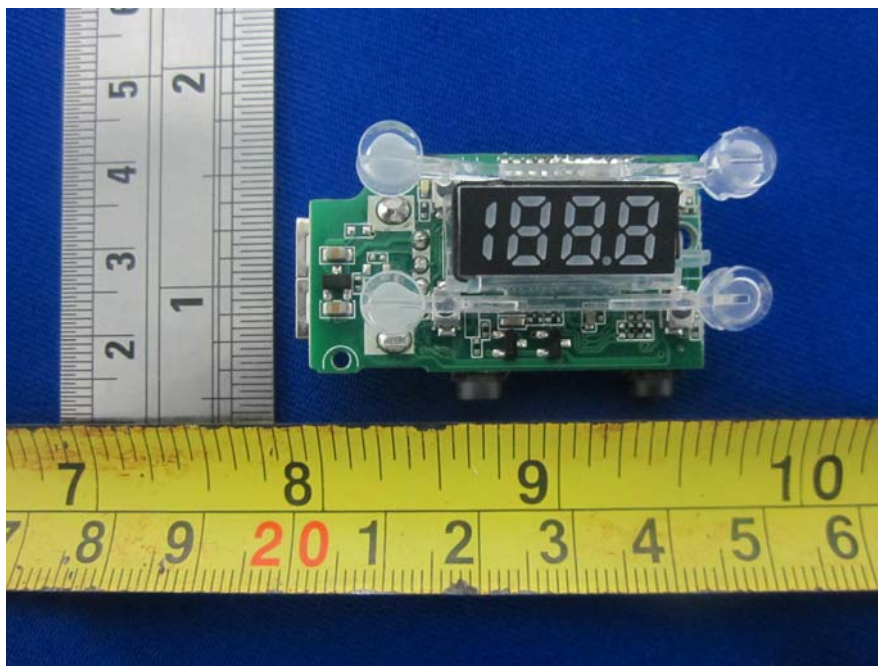

EXHIBIT C - EUT INTERNAL PHOTOGRAPHS

EUT –Cigarette adaptor off View

EUT – Top Cover Off View

EUT –Flexible holder Cover Off View

EUT – LED Board Top View

EUT –LED Board Bottom View

EUT –Knob Board Top View

EUT –Knob Board Bottom View

EUT –Main Board Top View

EUT –Main Board Bottom View

EUT –FM Antenna View

EUT -BT Antenna View