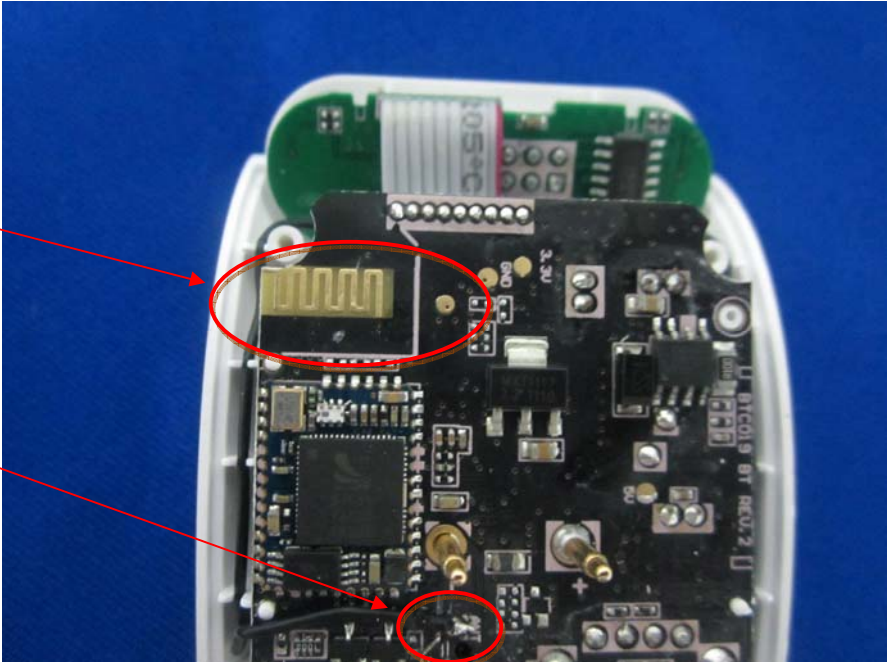

EXHIBIT C - EUT INTERNAL PHOTOGRAPHS

EUT – Cigarette adaptor off View

EUT – Cover off View

EUT –Antenna View

Bluetooth
Antenna

FM
Antenna
connector

EUT – PCB off View

FM Antenna

EUT – LED Board Top View

EUT –LED Board Bottom View

EUT –Main Board Top View

EUT –Main Board Bottom View