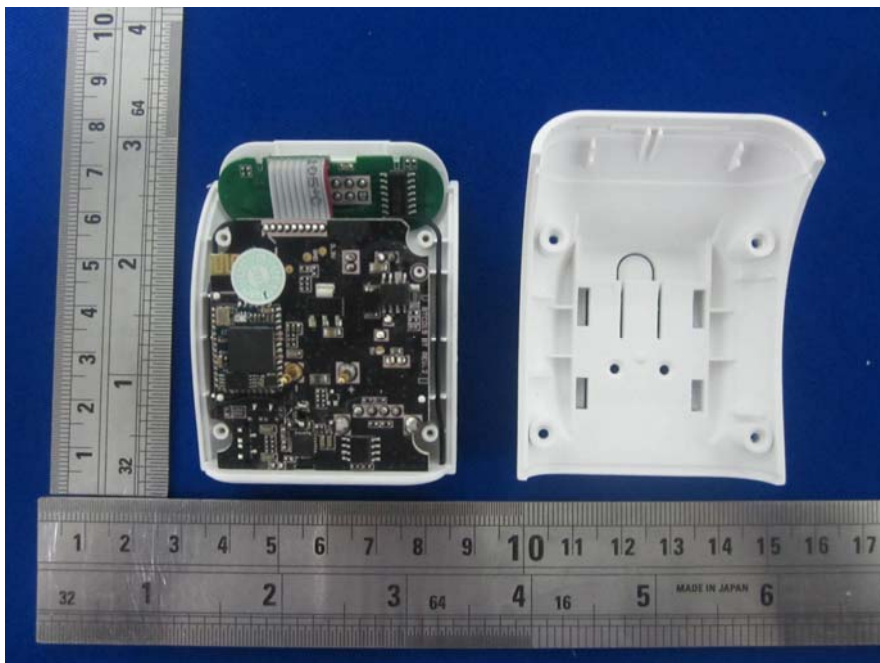

EXHIBIT C - EUT INTERNAL PHOTOGRAPHS

EUT – Cigarette adaptor off View

EUT – Cover off View

EUT –Antenna View

Bluetooth
Antenna

FM
Antenna
connector

EUT – PCB off View

FM Antenna

EUT – LED Board Top View

EUT –LED Board Bottom View

EUT –Main Board Top View

EUT –Main Board Bottom View