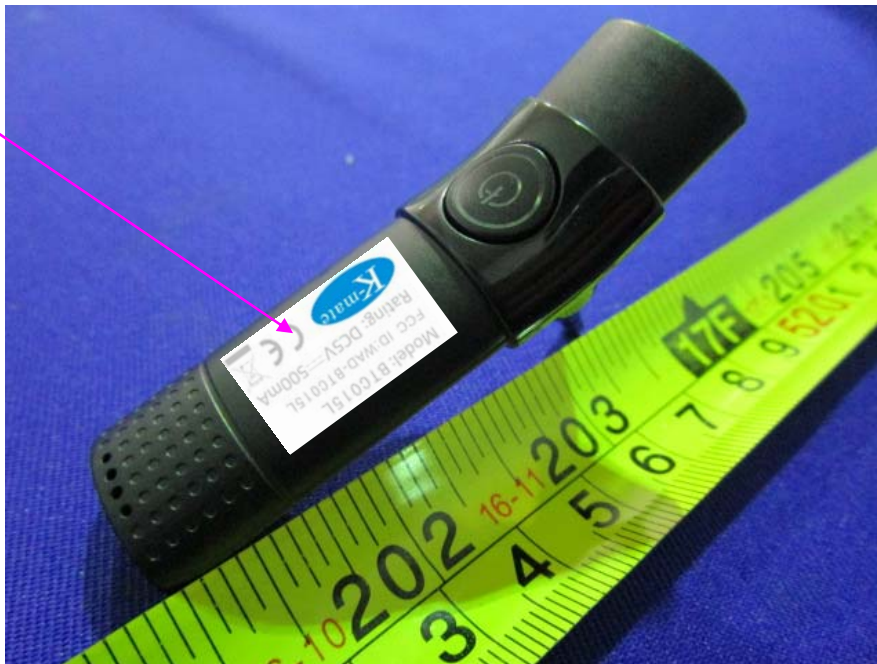

EXHIBIT A - FCC ID LABELING AND LOCATION

FCC ID Label

Proposed FCC ID Label Location

Label Here

The label shown shall be permanently affixed at a conspicuous location on the device and be readily visible to the user at the time purchase (Labeling requirements per 2.925)