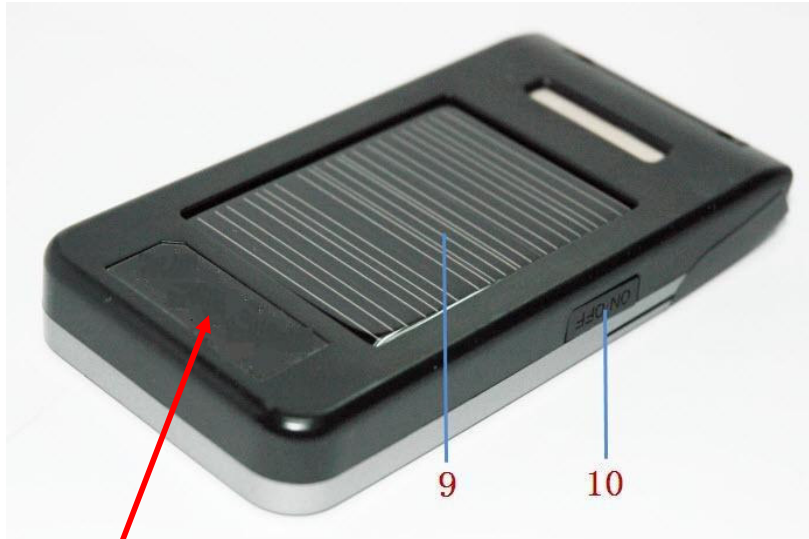

## Label location

Solar Bluetooth Car Kit  
Model: BTC003  
INPUT: DC 5V  500mA  
FCC ID: WAD-BTC003