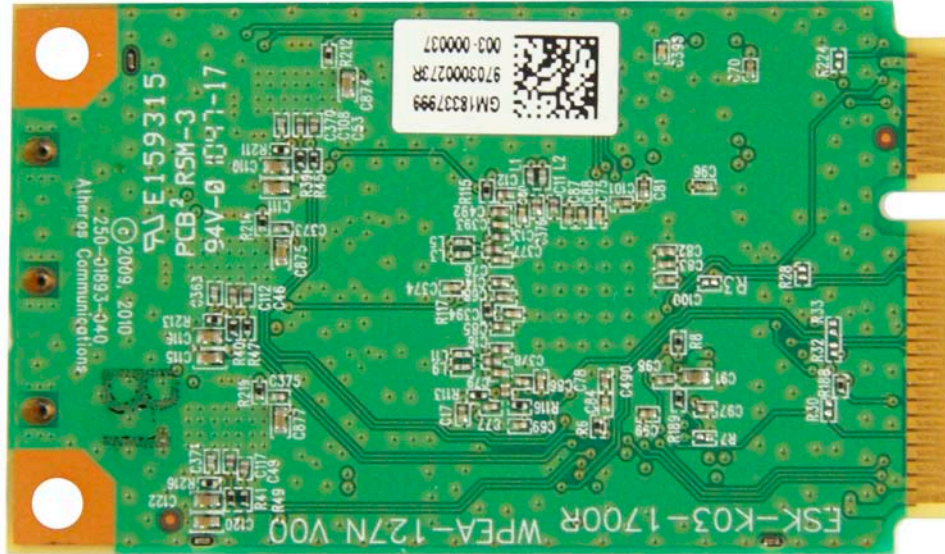

Figure 1: Internal Photo of OptiView XG PCA with LCD Display

OPTIVIEW XG PCA Top No Display 302.7mm X 225.53 mm

Figure 2: Internal Photo of OptiView XG PCA - (Top Side)

Figure 3: Internal Photo of OptiView XG - (Bottom View)

Figure 4: Internal Photo of OptiView XG –RF Module with RF Shielding.

Figure 5: Internal Photo of OptiView XG RF Module – Top View

Figure 6: Internal Photo of OptiView XG RF Module – Bottom View