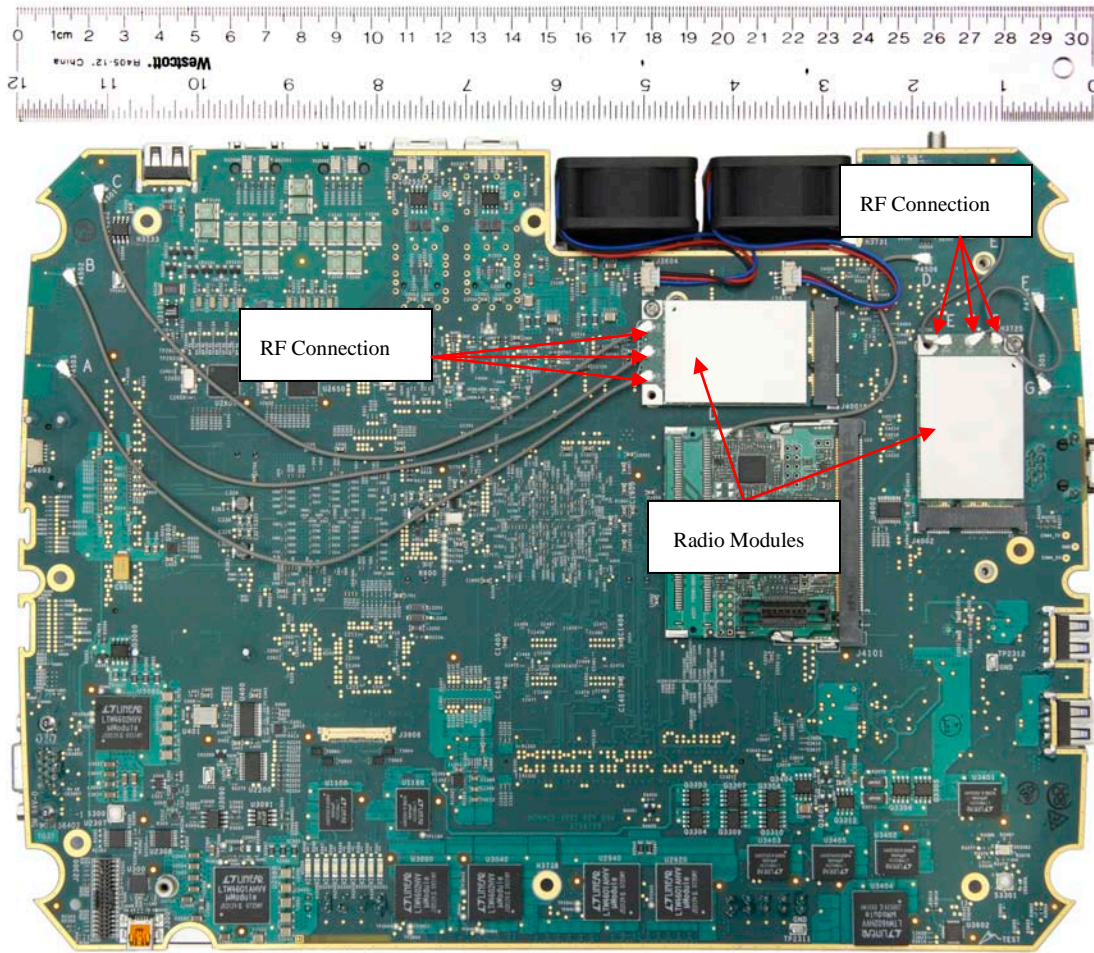

Figure 1: Internal Photo of OptiView XG PCA with LCD Display

OPTIVIEW XG PCA Top No Display 302.7mm X 225.53 mm

Figure 2: Internal Photo of OptiView XG PCA - (Top Side)

Figure 3: Internal Photo of OptiView XG - (Bottom View)

Figure 4: Internal Photo of OptiView XG –RF Module with RF Shielding.

Figure 5: Internal Photo of OptiView XG RF Module – Top View

Figure 6: Internal Photo of OptiView XG RF Module – Bottom View