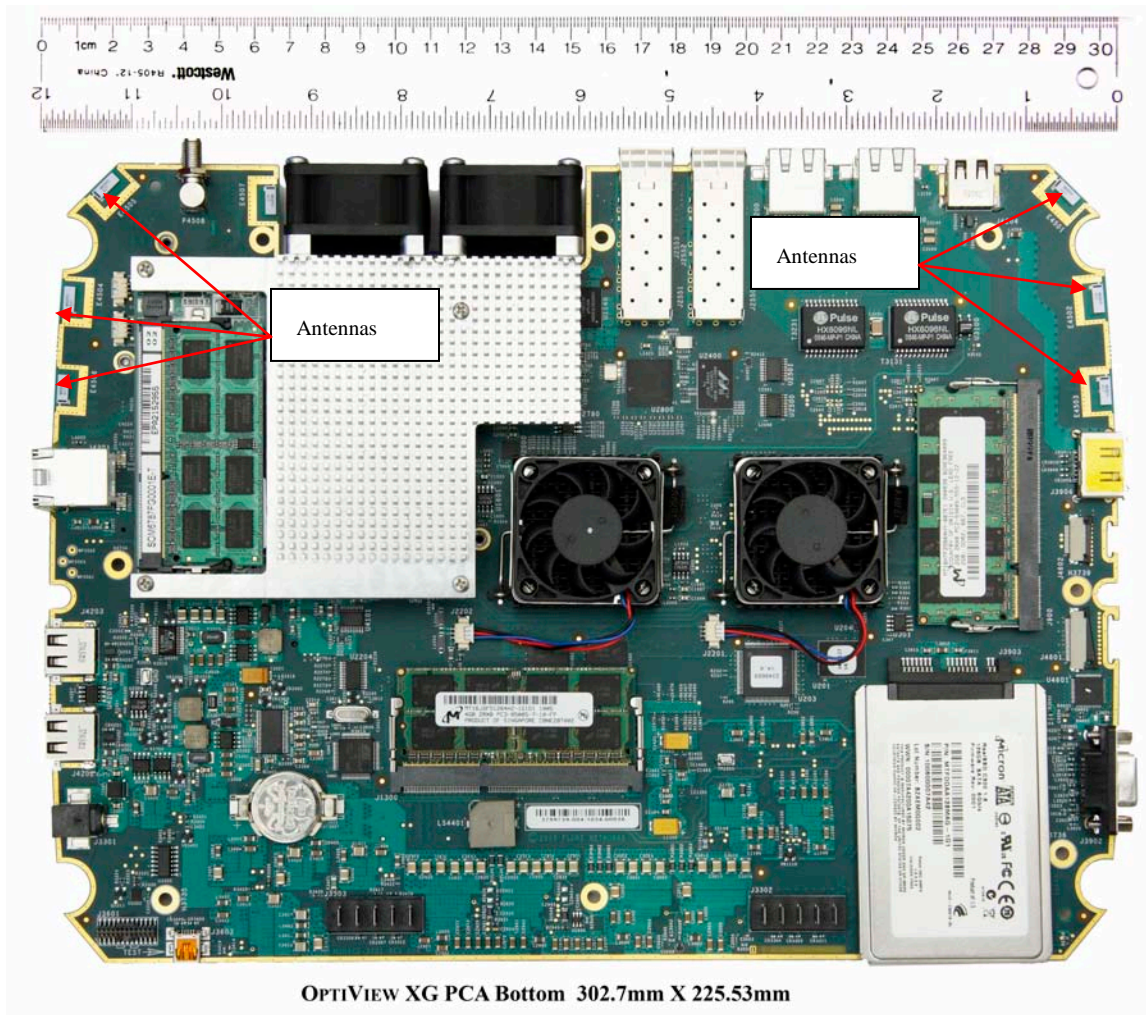

Figure 1: Internal Photo of OptiView XG PCA with LCD Display

OPTIVIEW XG PCA Top No Display 302.7mm X 225.53 mm

Figure 2: Internal Photo of OptiView XG PCA - (Top Side)

Figure 3: Internal Photo of OptiView XG - (Bottom View)

Figure 4: Internal Photo of OptiView XG –RF Module with RF Shielding.

Figure 5: Internal Photo of OptiView XG RF Module – Top View

Figure 6: Internal Photo of OptiView XG RF Module – Bottom View