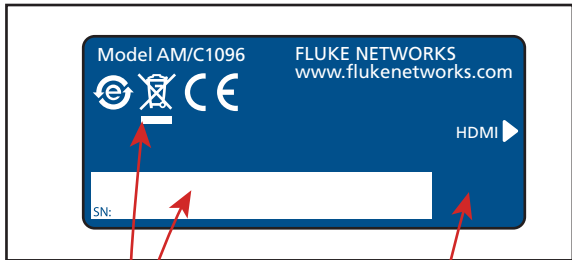

Express card adapter

Text color: white

"networks"
color: Pantone PMS 1235C

Background
color: Pantone PMS 534C

Top

Bottom

Text color: white

Background
color: Pantone PMS 534C

Antenna module
MR11(A0077)

Exterior view (out facing)

HDMI / Power (down facing)

Silkscreen- black on silver surface

Label antennas-silkscreen

Interior view (inside facing)

Text color: white

Background
color: Pantone PMS 534C