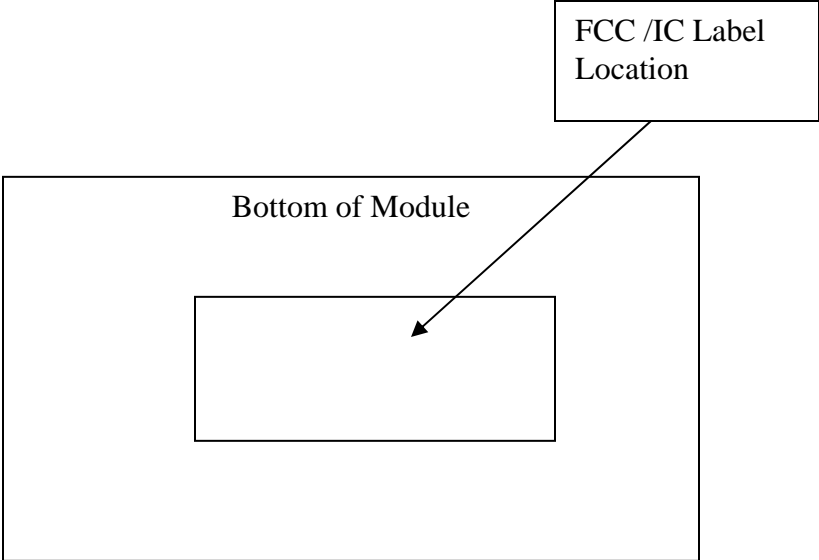

PROPOSED FCC/IC ID LABEL AND LOCATION

PROPOSED FCC ID LABEL FOR HOST DEVICE

FLUKE NETWORKS

**This device contains FCC ID: : WA7-AR5BHB112
contains IC: 6627C-AR5BHB112**