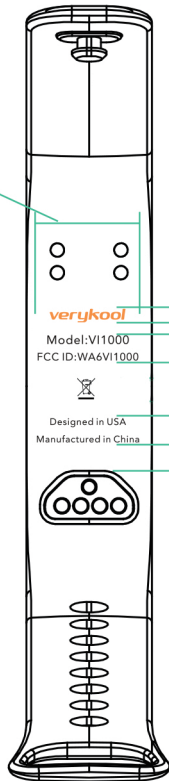

17.7mm

verykool

Model: V11000

FCC ID: WA6V11000

Designed in USA

Manufactured in China

1.8mm

3.4mm

3.26mm

3.5mm