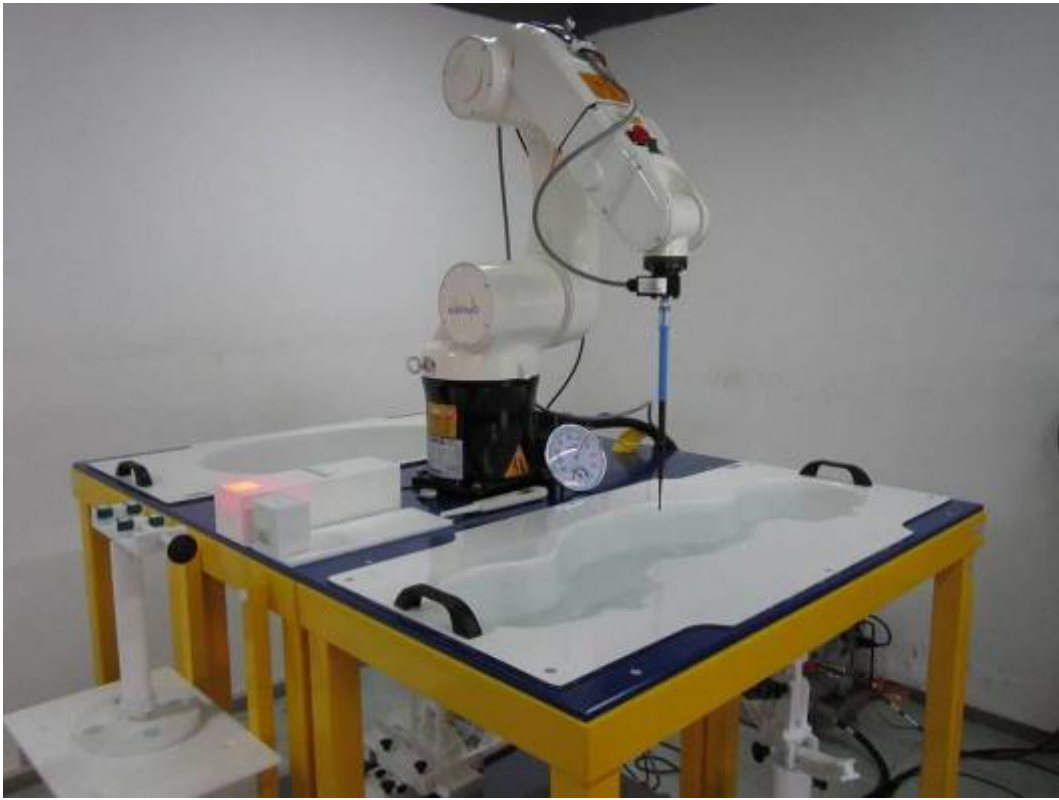

Annex B SAR System PHOTOGRAPHS

Liquid depth \geq 15cm

Annex C SETUP PHOTOGRAPHS

Right Head Cheek

Right Head Tilt

Left Head Cheek (Back)

Left Head Tilt

Body Setup Photo (Back)

Body Setup Photo (Left Side)

Body Setup Photo (Top Side)

Annex D EUT PHOTOGRAPHS

EUT-Front Side View

EUT-Back Side View

EUT-Accessory-Sleeves