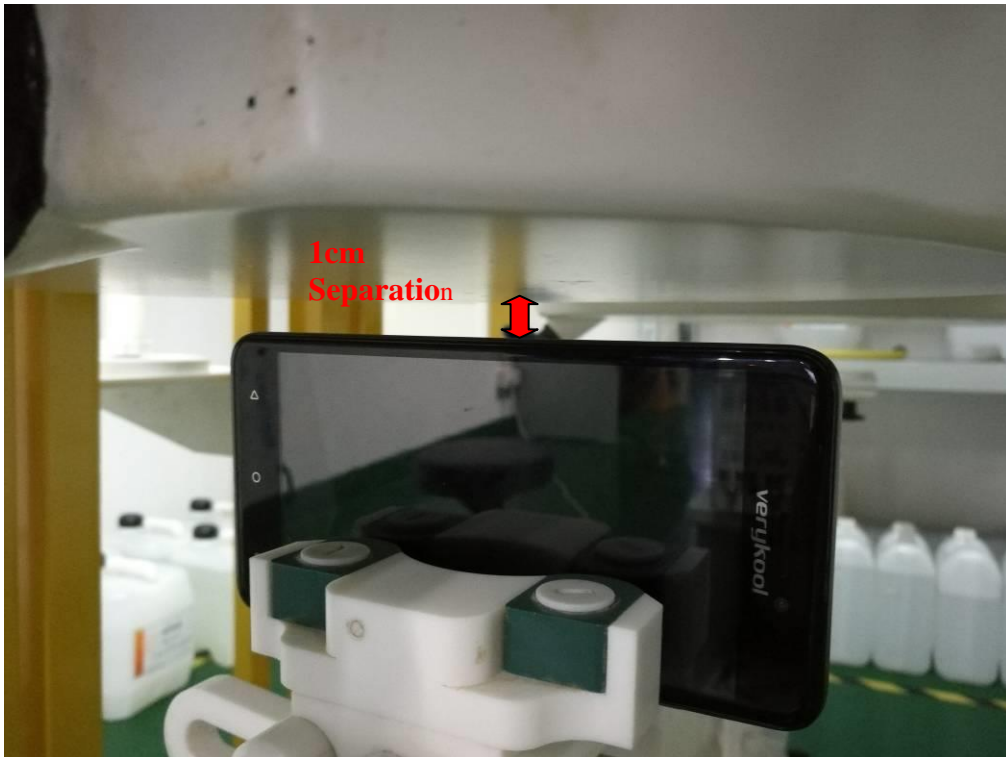

**Annex B SAR System PHOTOGRAPHS**

Liquid depth  $\geq 15\text{cm}$

**Annex C SETUP PHOTOGRAPHS**

**Right Head Touch View**

**Right Head Tilt View**

**Left Head Touch View**

**Left Head Tilt View**

Body Setup Photo (LCD UP)

Body Setup Photo (LCD DOWN)

**Body Setup Photo (BOTTOM EDGE)**

**Body Setup Photo (LEFT EDGE)**

**Body Setup Photo (RIGHT EDGE)**