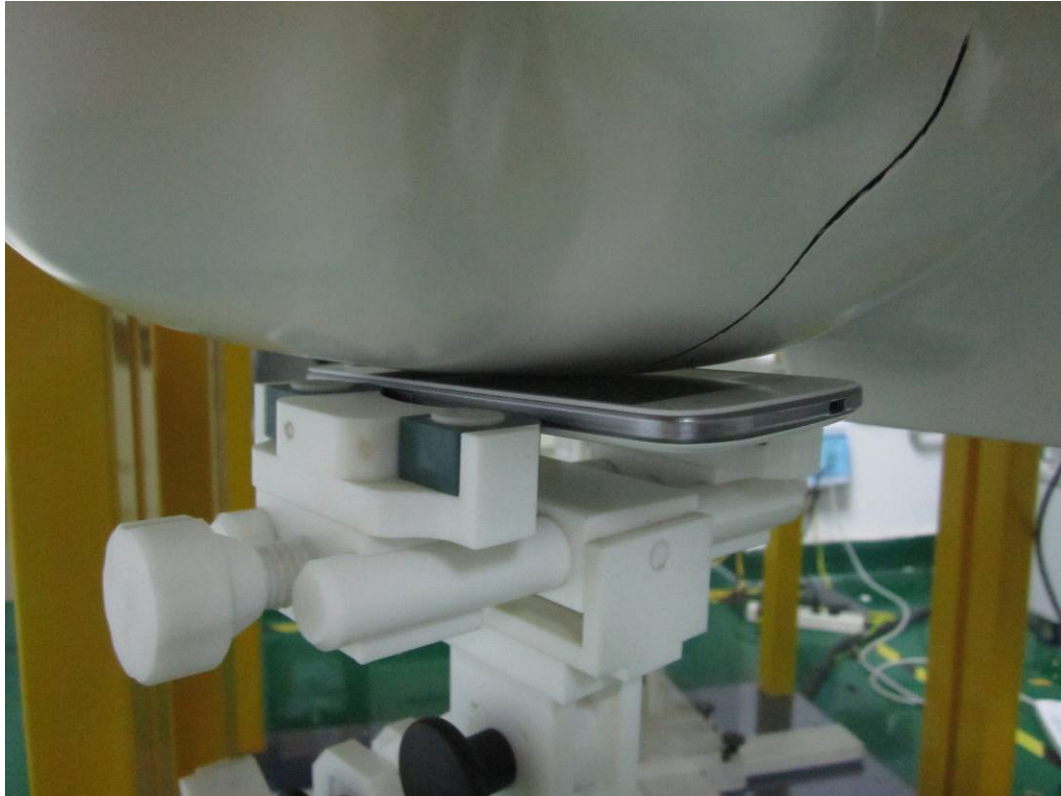

Annex B SAR System PHOTOGRAPHS

Liquid depth $\geq 15\text{cm}$

Annex C SETUP PHOTOGRAPHS

Right Head Touch View

Right Head Tilt View

Left Head Touch View

Left Head Tilt View

Body Setup Photo (LCD UP)

Body Setup Photo (LCD DOWN)