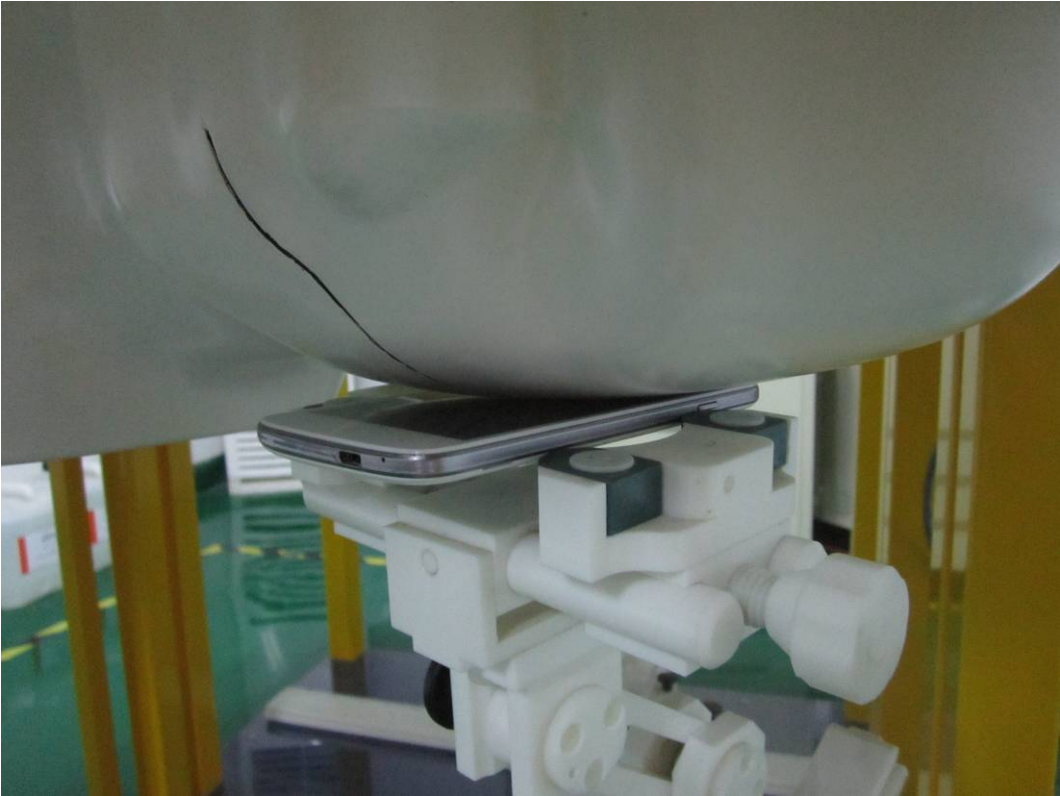

Annex B SAR System PHOTOGRAPHS

Liquid depth $\geq 15\text{cm}$

Annex C SETUP PHOTOGRAPHS

Right Head Touch View

Right Head Tilt View

Left Head Touch View

Left Head Tilt View

Body Setup Photo (LCD UP)

Body Setup Photo (LCD DOWN)