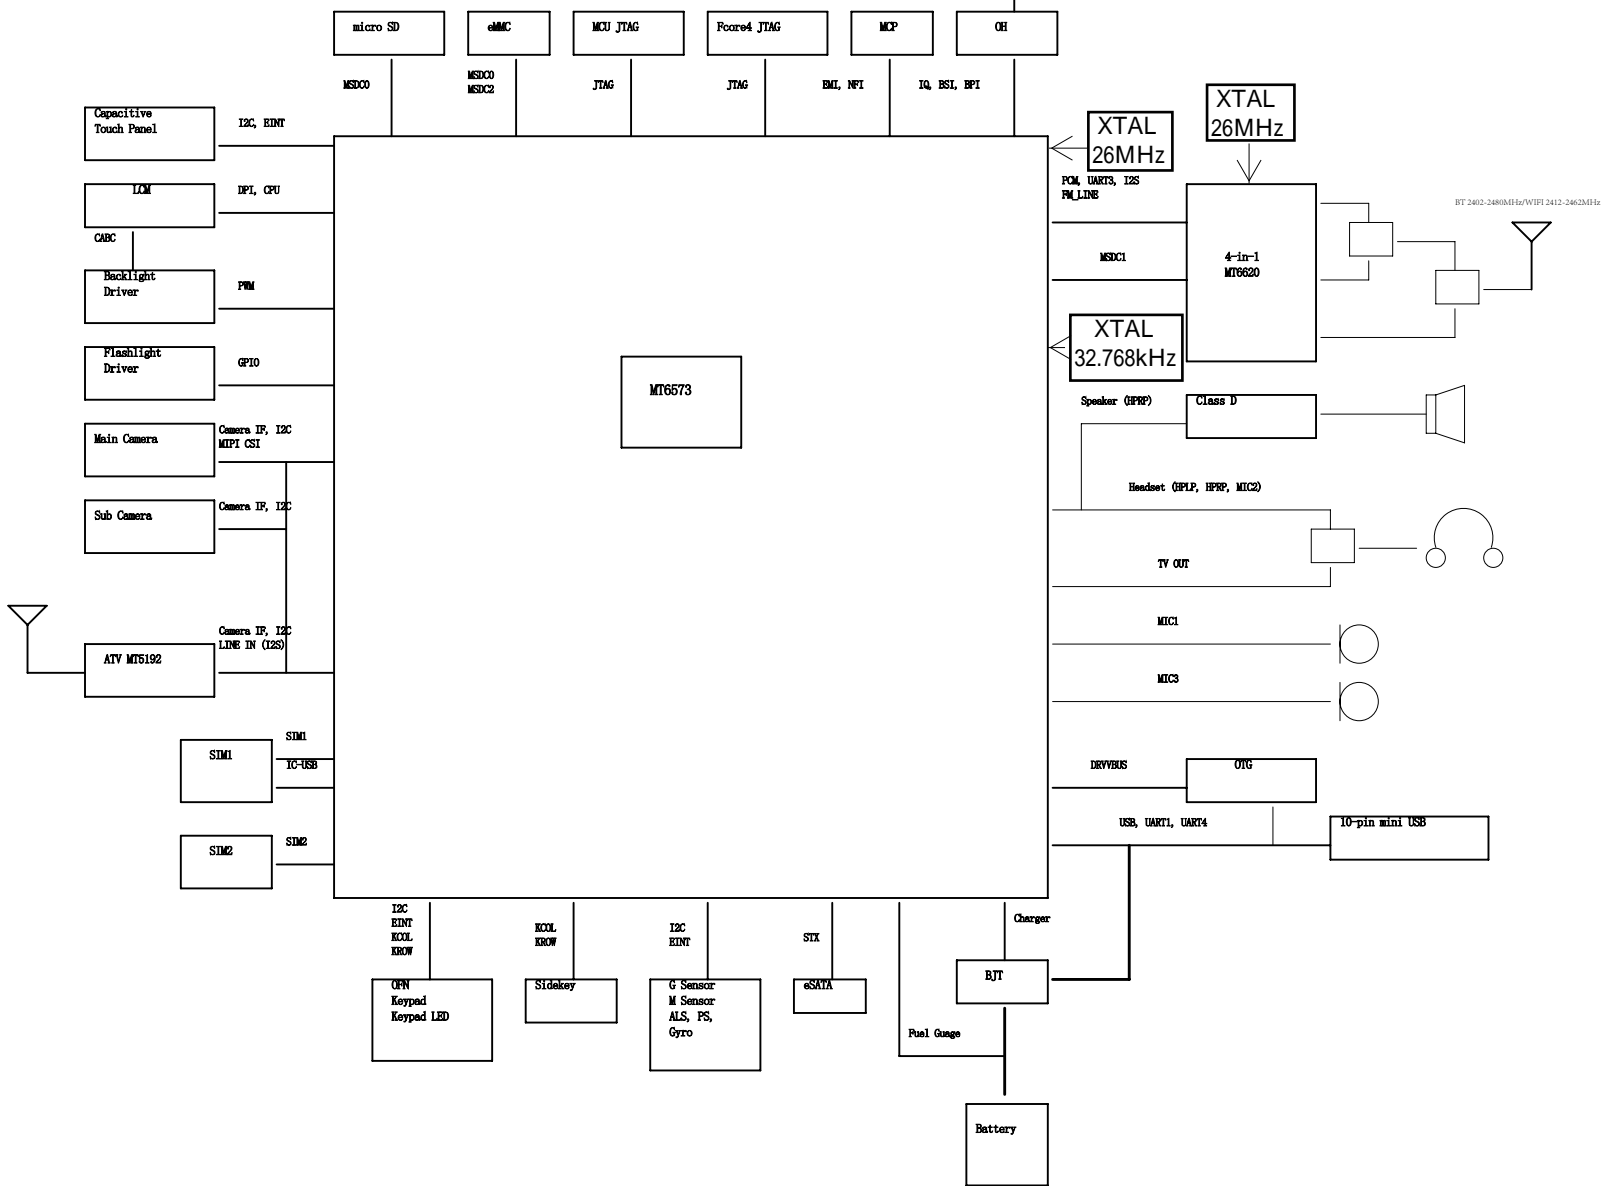

GSM/WCDMA824-849/1850-1910MHz

PULID F3		
Title	01 Block Diagram	
Size	Document Number	Rev
A2		V1.0
Date:	Friday, April 25, 2011	Sheet 1 of 14