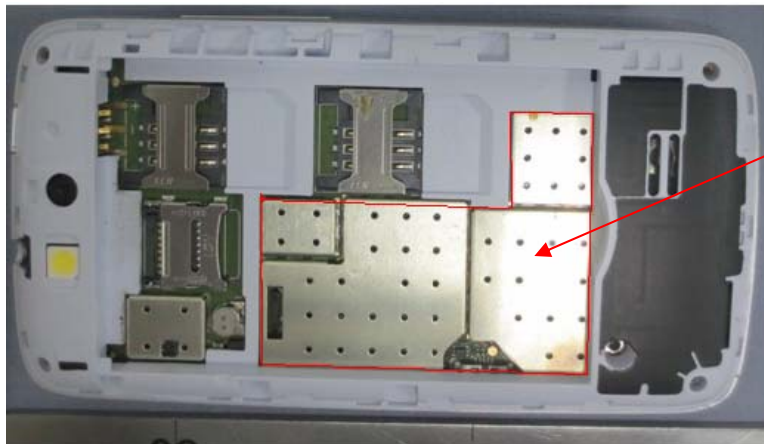

## Label and label location

Size: 65mm X 30 mm

Label location