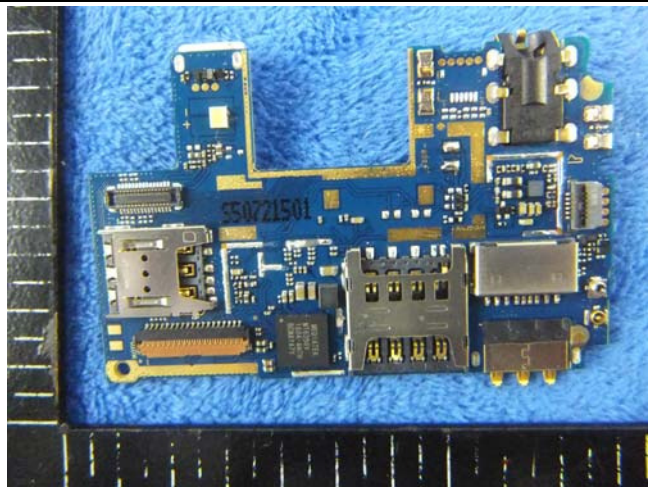

Annex B.ii. Photograph: EUT Internal Photo

Cover Off - Top View

Battery - Front View

Battery - Rear View

Mainboard with Shielding - Front View

Mainboard without Shielding - Front View

Mainboard with Shielding - Rear View

Mainboard without Shielding – Rear View

Small Mainboard - Front View

Small Mainboard - Front View

LCD – Front View

LCD – Rear View

GSM/PCS/UMTS-FDD Antenna View

Test Report	16070254-FCC-E
Page	25 of 31

WiFi/BT/BLE - Antenna View

GPS - Antenna View