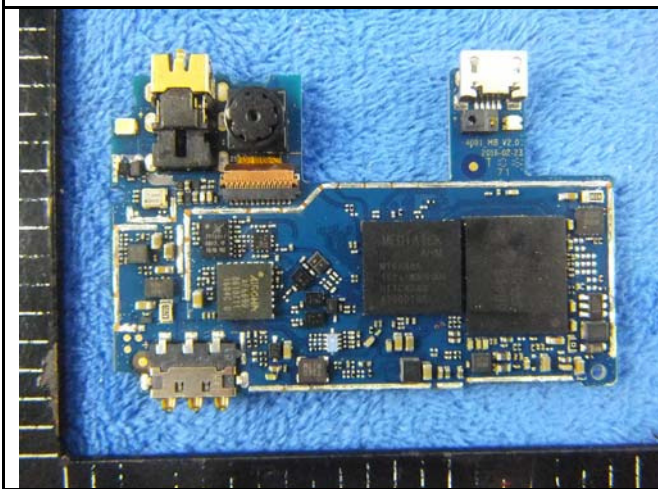

Annex B.ii. Photograph: EUT Internal Photo

Cover Off - Top View

Battery - Front View

Battery - Rear View

Mainboard with Shielding - Front View

Mainboard without Shielding - Front View

Mainboard with Shielding - Rear View

Mainboard without Shielding – Rear View

Small Mainboard - Front View

Small Mainboard - Front View

LCD – Front View

LCD – Rear View

GSM/PCS/UMTS-FDD Antenna View

Test Report	16070254-FCC-E
Page	25 of 31

WiFi/BT/BLE - Antenna View

GPS - Antenna View