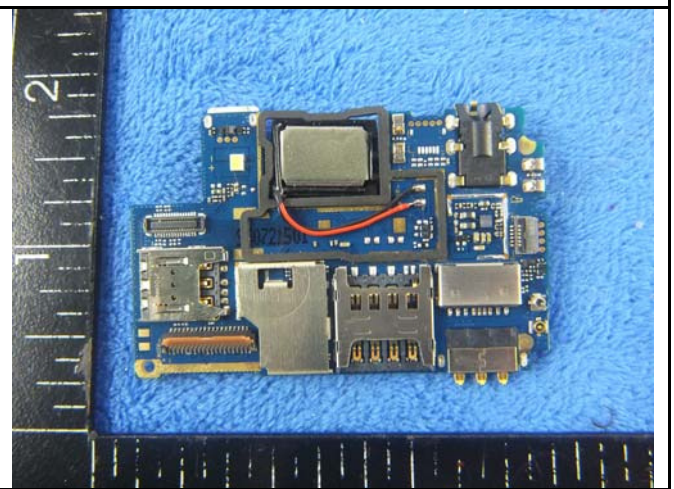

Annex B.ii. Photograph: EUT Internal Photo

Cover Off - Top View

Battery - Front View

Battery - Rear View

Mainboard with Shielding - Front View

Mainboard without Shielding - Front View

Mainboard with Shielding - Rear View

Mainboard without Shielding – Rear View

Small Mainboard - Front View

Small Mainboard - Front View

LCD – Front View

LCD – Rear View

GSM/PCS/UMTS-FDD Antenna View

Test Report	16070254-FCC-E
Page	25 of 31

WiFi/BT/BLE - Antenna View

GPS - Antenna View