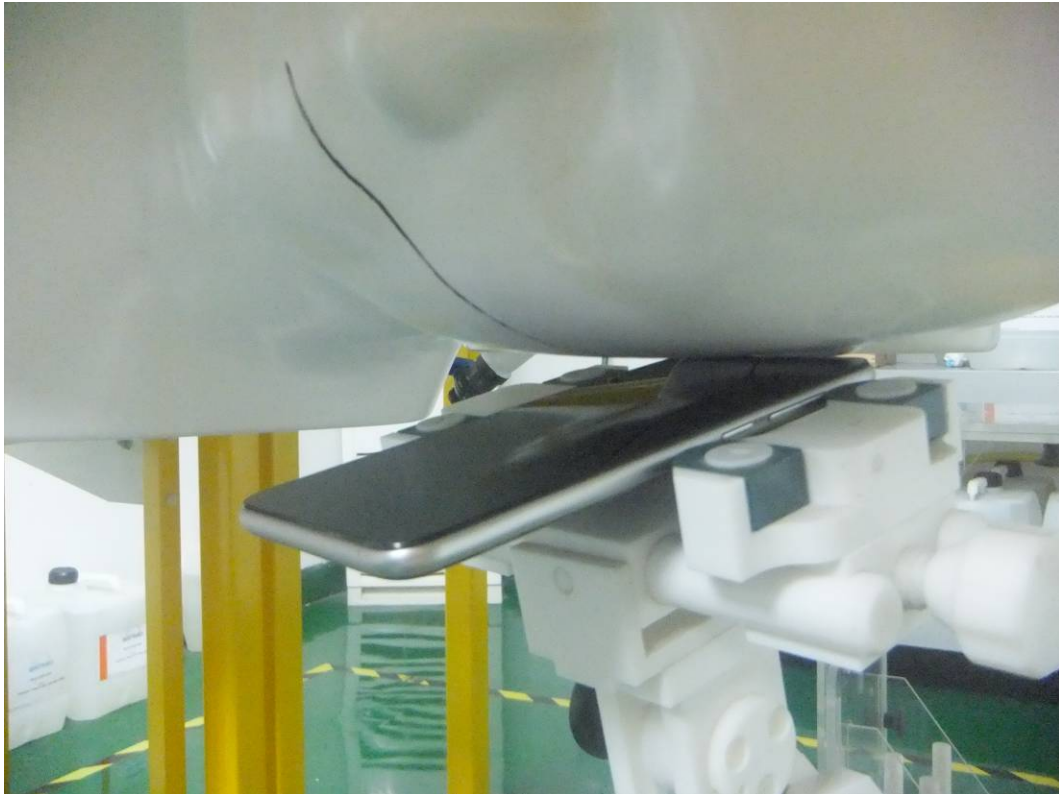

Annex B SAR System PHOTOGRAPHS

Liquid depth $\geq 15\text{cm}$

Annex C SETUP PHOTOGRAPHS

Right Head Touch View

Right Head Tilt View

Left Head Touch View

Left Head Tilt View

Body Setup Photo (LCD UP)

Body Setup Photo (LCD DOWN)

Body Setup Photo (RIGHT EDGE)

Body Setup Photo (BOTTOM EDGE)