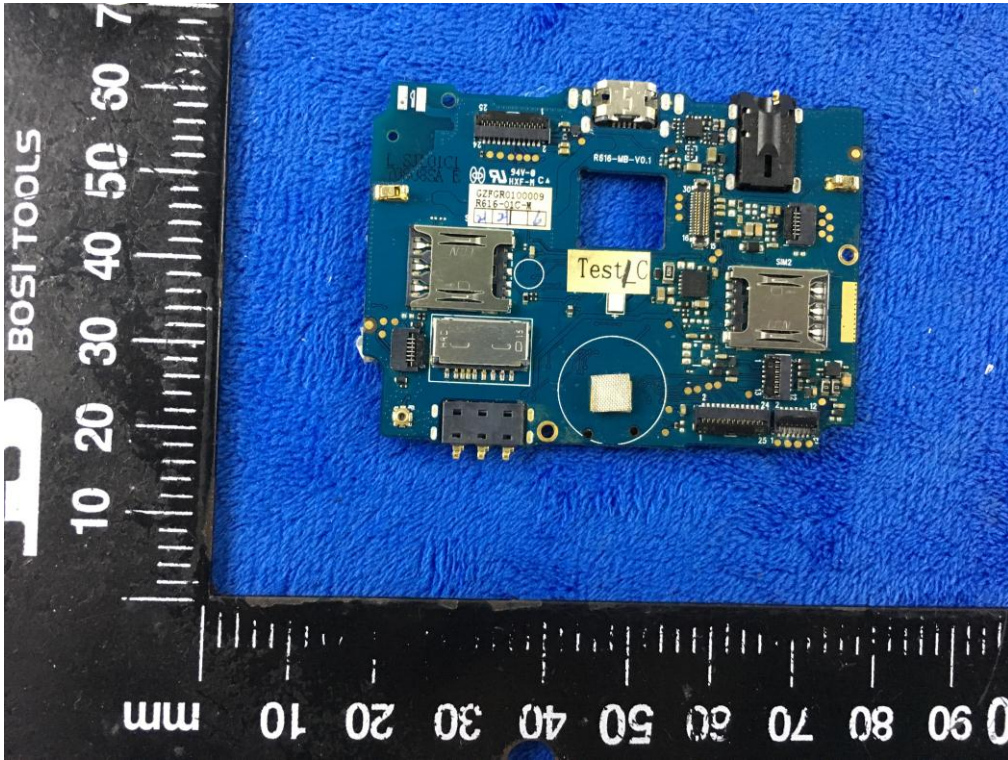

Annex B.ii. Photograph: EUT Internal Photo

Cover Off - Top View 1

Cover Off - Top View 2

Test Report	17070833-FCC-E
Page	26 of 36

Battery - Front View

Battery - Rear View

Mainboard with Shielding - Front View

Mainboard without Shielding - Front View

Mainboard- Rear View

LCD - Front View

LCD – Rear View

GSM/PCS/UMTS-FDD Antenna View

WiFi/BT/BLE/GPS - Antenna View