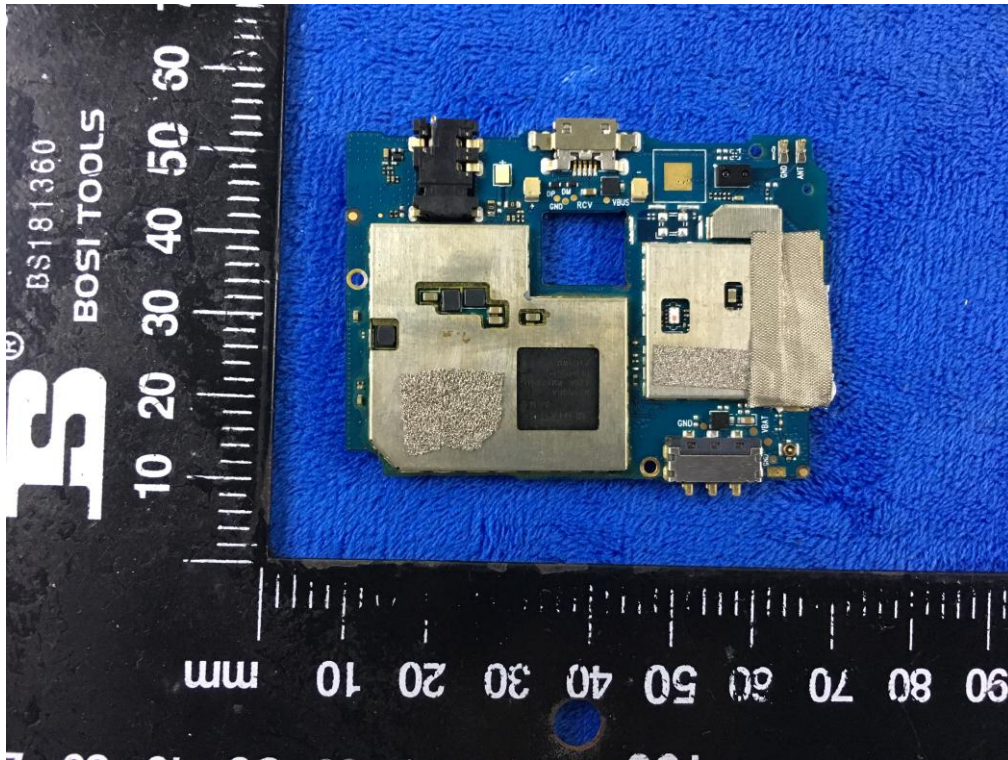

Annex B.ii. Photograph: EUT Internal Photo

Cover Off - Top View 1

Cover Off - Top View 2

Test Report	17070833-FCC-E
Page	26 of 36

Battery - Front View

Battery - Rear View

Mainboard with Shielding - Front View

Mainboard without Shielding - Front View

Mainboard- Rear View

LCD - Front View

LCD – Rear View

GSM/PCS/UMTS-FDD Antenna View

WiFi/BT/BLE/GPS - Antenna View