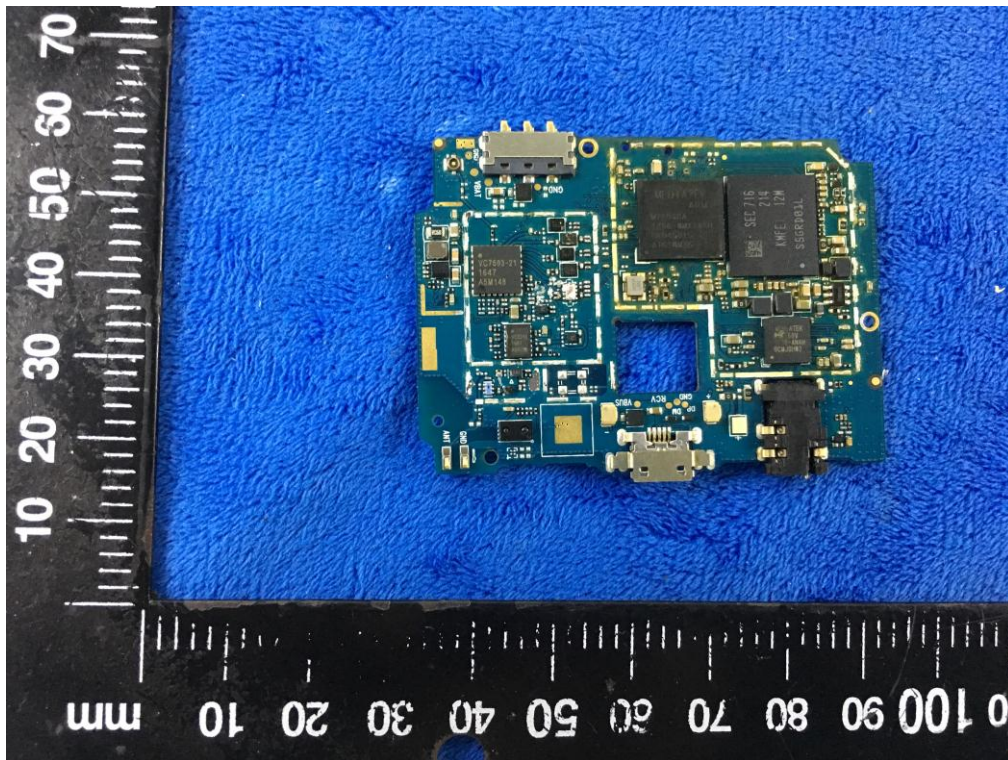

Annex B.ii. Photograph: EUT Internal Photo

Cover Off - Top View 1

Cover Off - Top View 2

Test Report	17070833-FCC-E
Page	26 of 36

Battery - Front View

Battery - Rear View

Mainboard with Shielding - Front View

Mainboard without Shielding - Front View

Mainboard- Rear View

LCD - Front View

LCD – Rear View

GSM/PCS/UMTS-FDD Antenna View

WiFi/BT/BLE/GPS - Antenna View