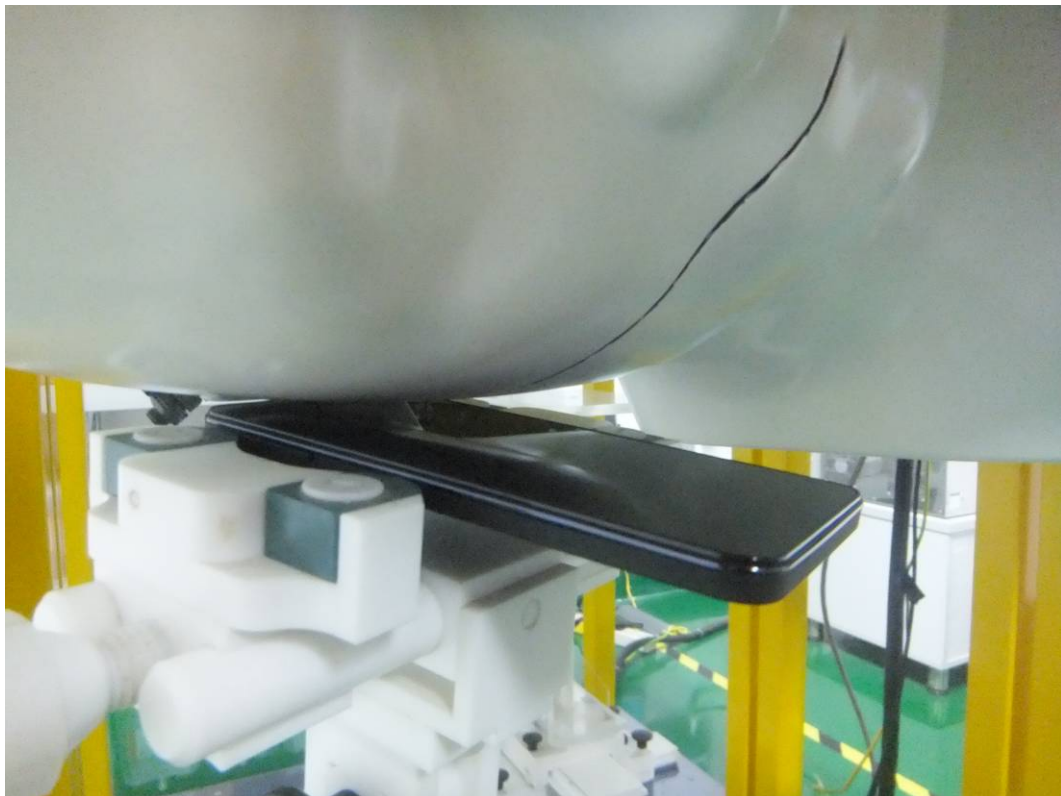

Annex B SAR System PHOTOGRAPHS

Liquid depth $\geq 15\text{cm}$

Annex C SETUP PHOTOGRAPHS

Right Head Touch View

Right Head Tilt View

Left Head Touch View

Left Head Tilt View

Body Setup Photo (LCD UP)

Body Setup Photo (LCD DOWN)

Annex D EUT PHOTOGRAPHS

EUT-Front Side View

EUT-Back Side View